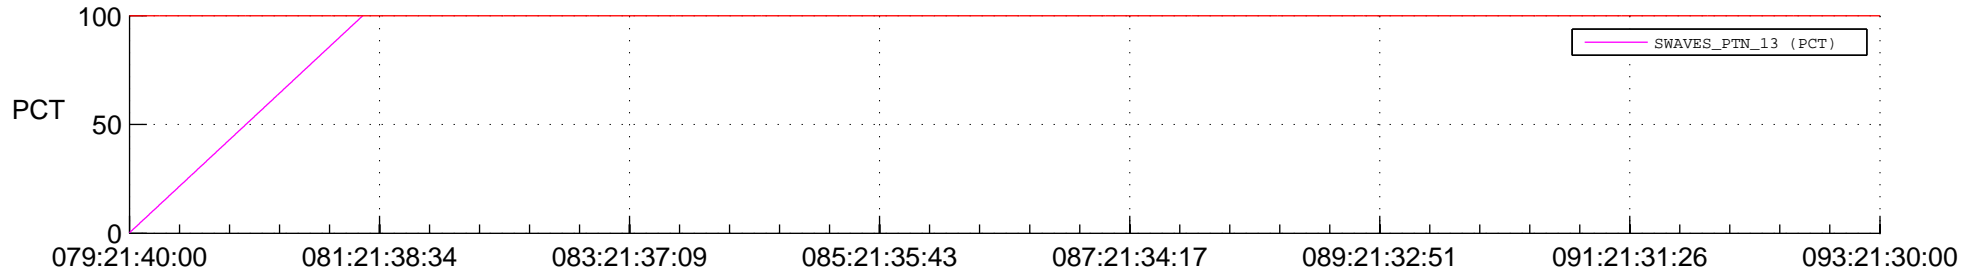

STEREO BEHIND SSR PCT Full Prediction

SWAVES_Percent_Full_Prediction