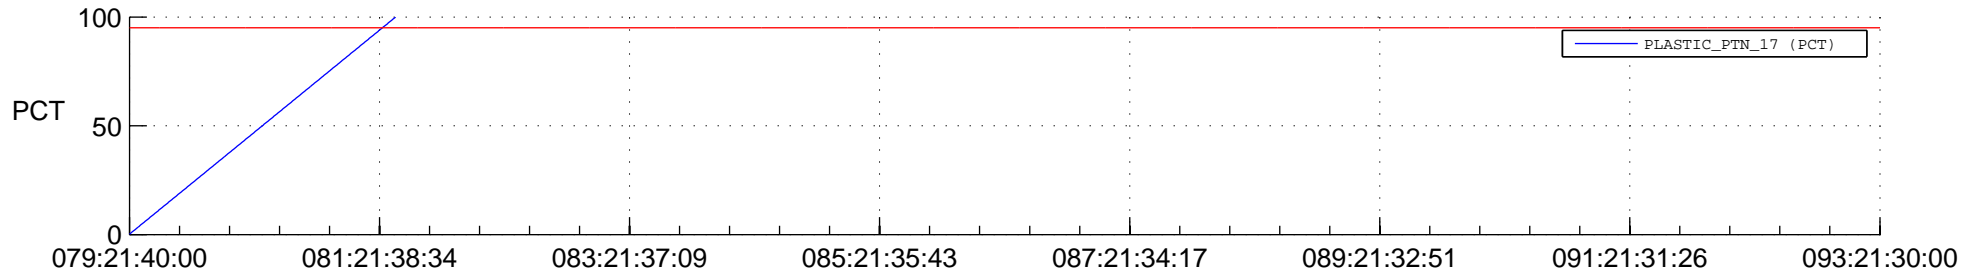

## Spacecraft\_DownLink\_Rate

Ground Time (2016:079:21:40:00.000 -2016:093:21:30:00.000)