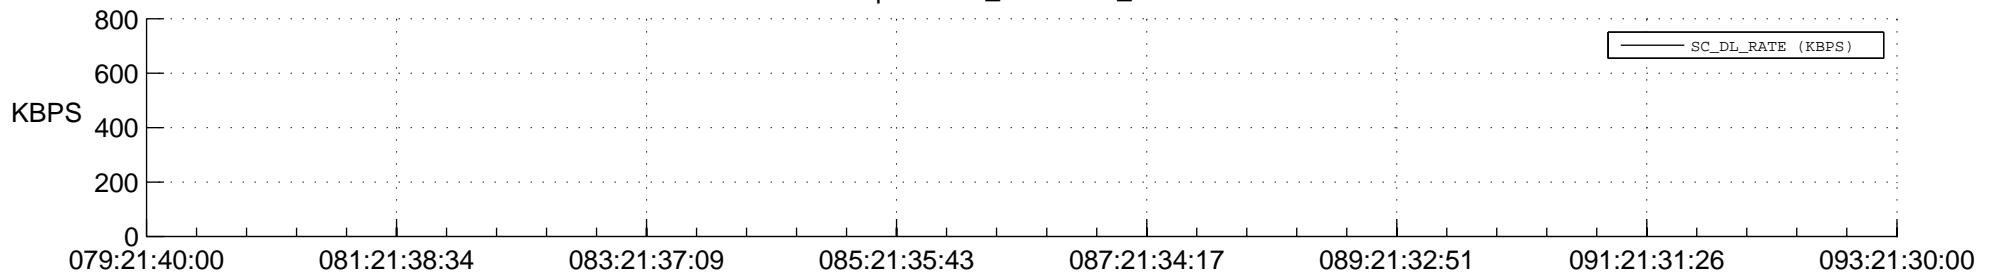

## Spacecraft\_DownLink\_Rate

Ground Time (2016:079:21:40:00.000 -2016:093:21:30:00.000)