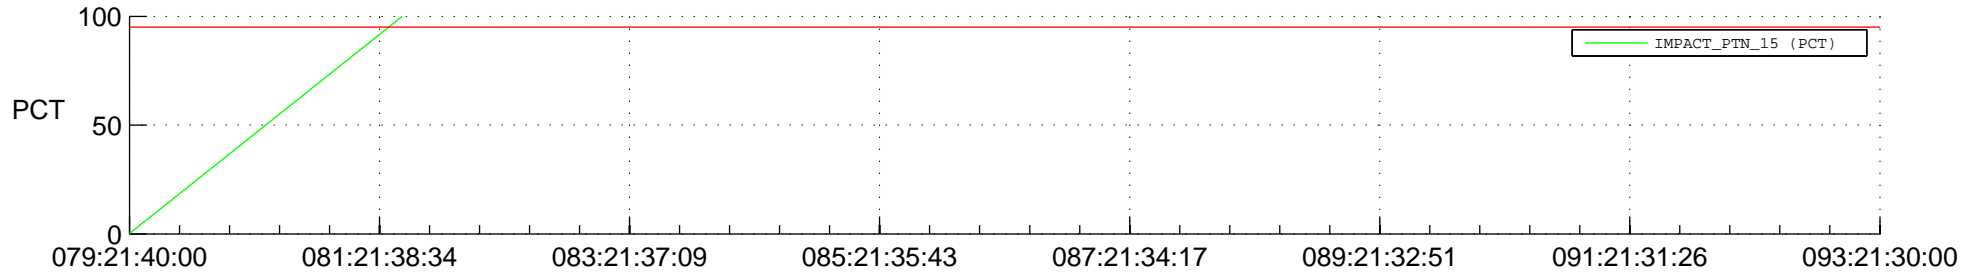

IMPACT_Percent_Full_Prediction