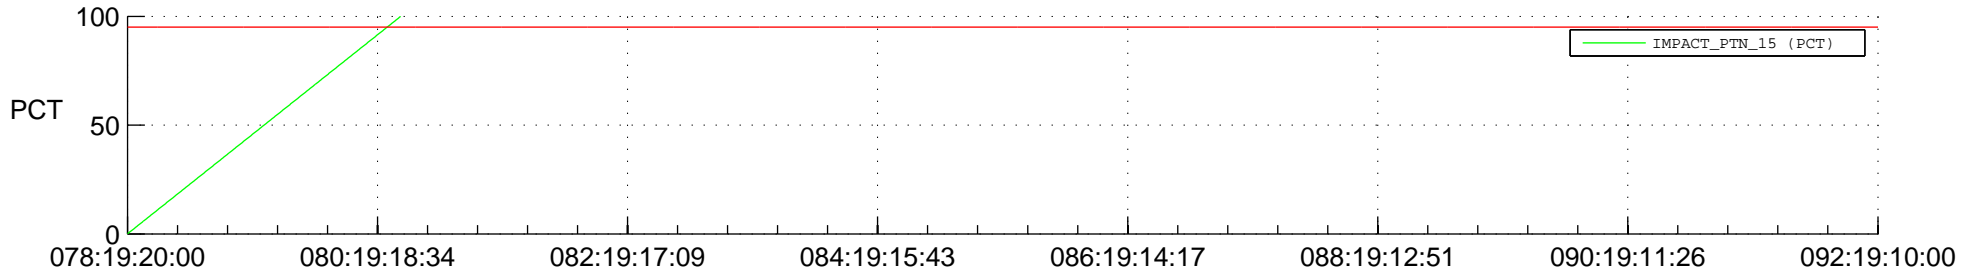

STEREO BEHIND SSR PCT Full Prediction

SWAVES_Percent_Full_Prediction

IMPACT_Percent_Full_Prediction

PLASTIC_Percent_Full_Prediction

Spacecraft_DownLink_Rate

Ground Time (2016:078:19:20:00.000 -2016:092:19:10:00.000)