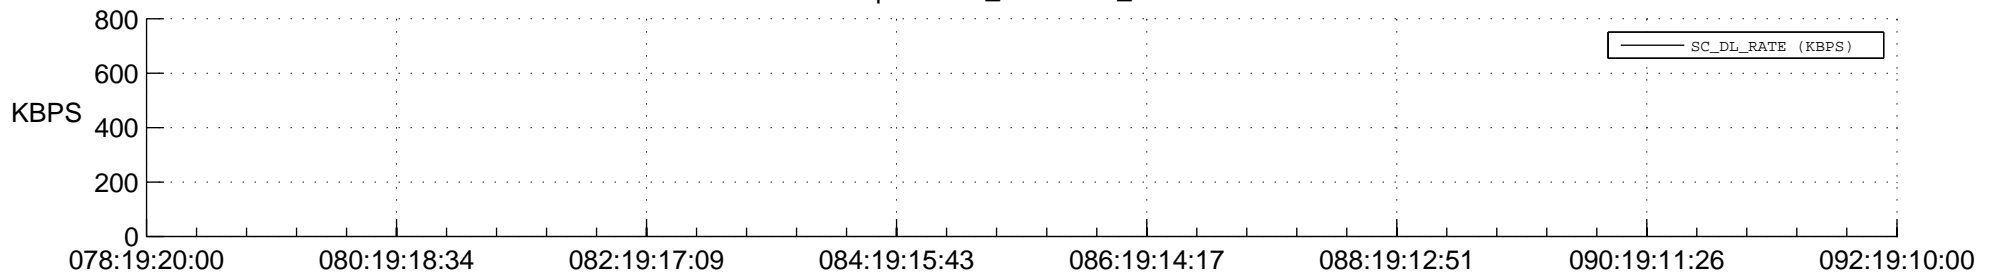

STEREO BEHIND SSR PCT Full Prediction

SWAVES_Percent_Full_Prediction

IMPACT_Percent_Full_Prediction

PLASTIC_Percent_Full_Prediction

Spacecraft_DownLink_Rate

Ground Time (2016:078:19:20:00.000 -2016:092:19:10:00.000)