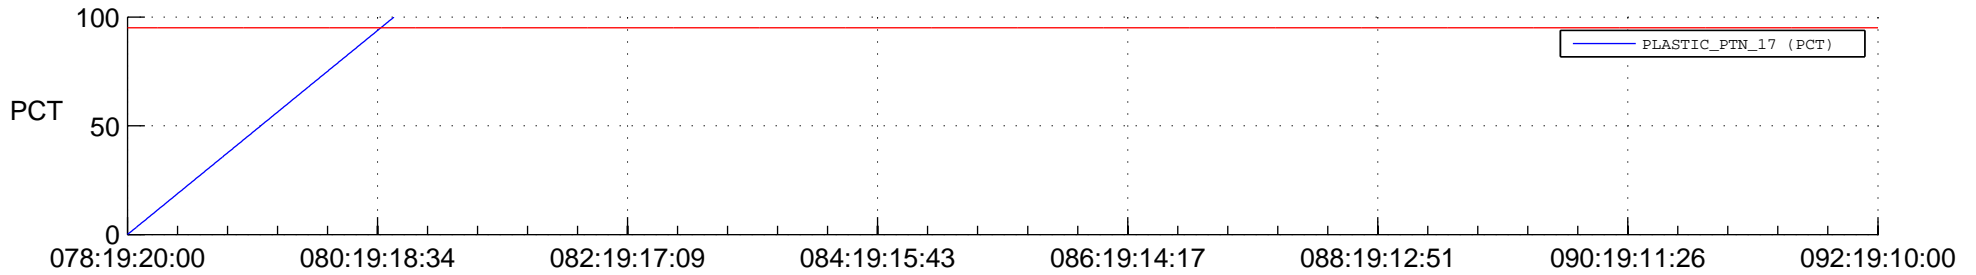

STEREO BEHIND SSR PCT Full Prediction

SWAVES_Percent_Full_Prediction

IMPACT_Percent_Full_Prediction

PLASTIC_Percent_Full_Prediction

Spacecraft_DownLink_Rate

Ground Time (2016:078:19:20:00.000 -2016:092:19:10:00.000)