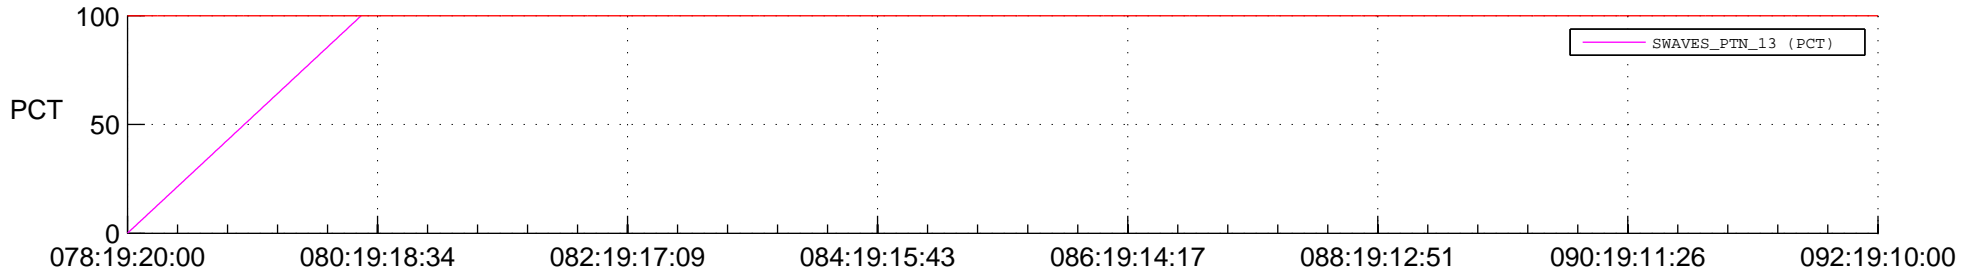

STEREO BEHIND SSR PCT Full Prediction

SWAVES_Percent_Full_Prediction

IMPACT_Percent_Full_Prediction

PLASTIC_Percent_Full_Prediction

Spacecraft_DownLink_Rate

Ground Time (2016:078:19:20:00.000 -2016:092:19:10:00.000)