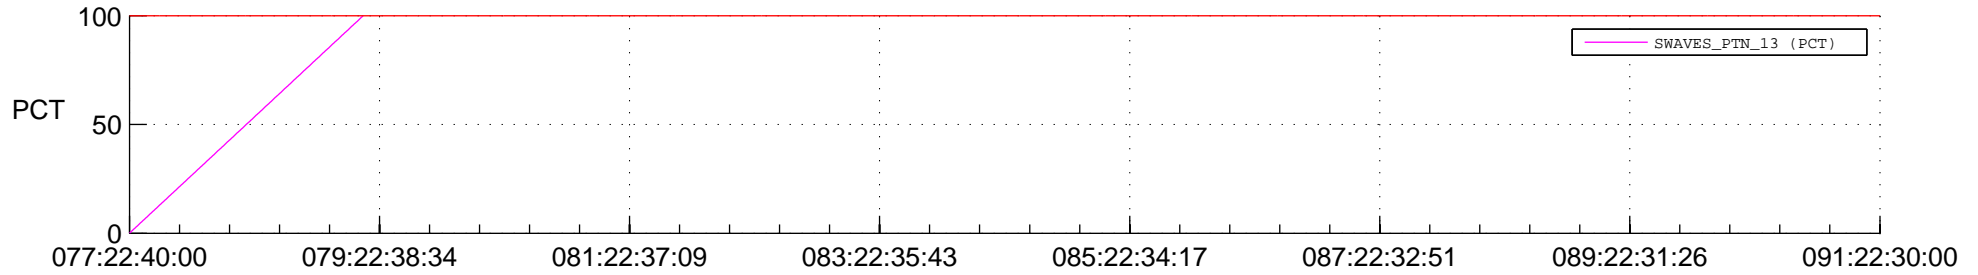

STEREO BEHIND SSR PCT Full Prediction

SWAVES_Percent_Full_Prediction