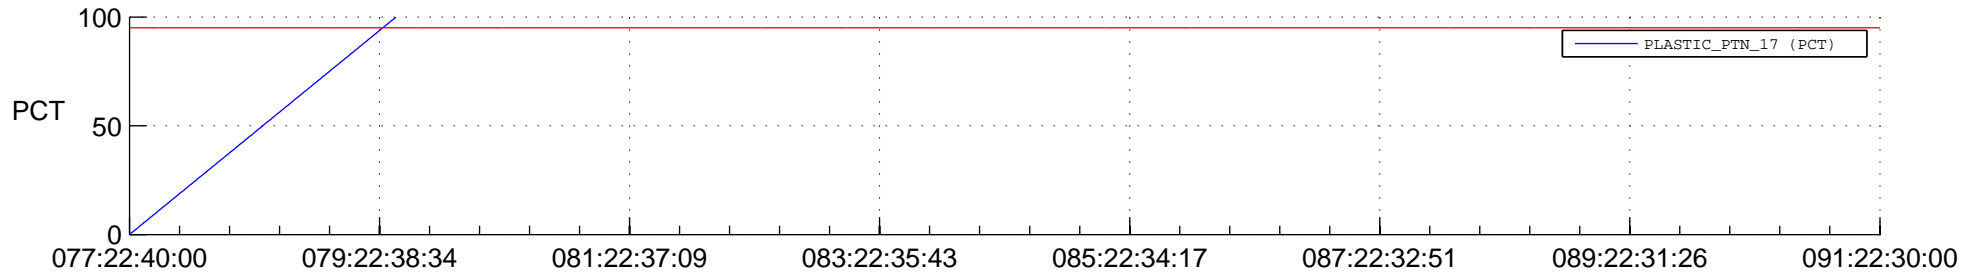

## Spacecraft\_DownLink\_Rate

Ground Time (2016:077:22:40:00.000 -2016:091:22:30:00.000)