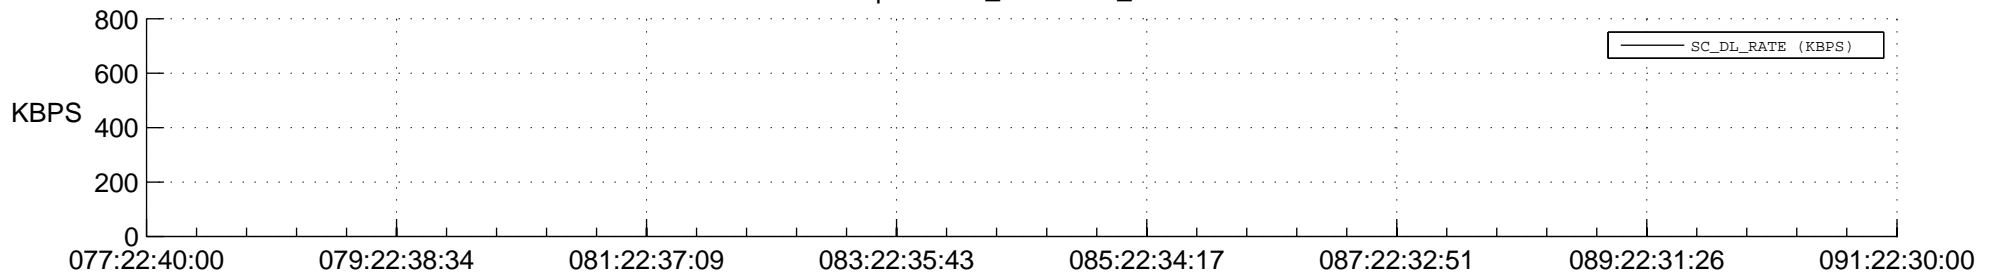

## Spacecraft\_DownLink\_Rate

Ground Time (2016:077:22:40:00.000 -2016:091:22:30:00.000)