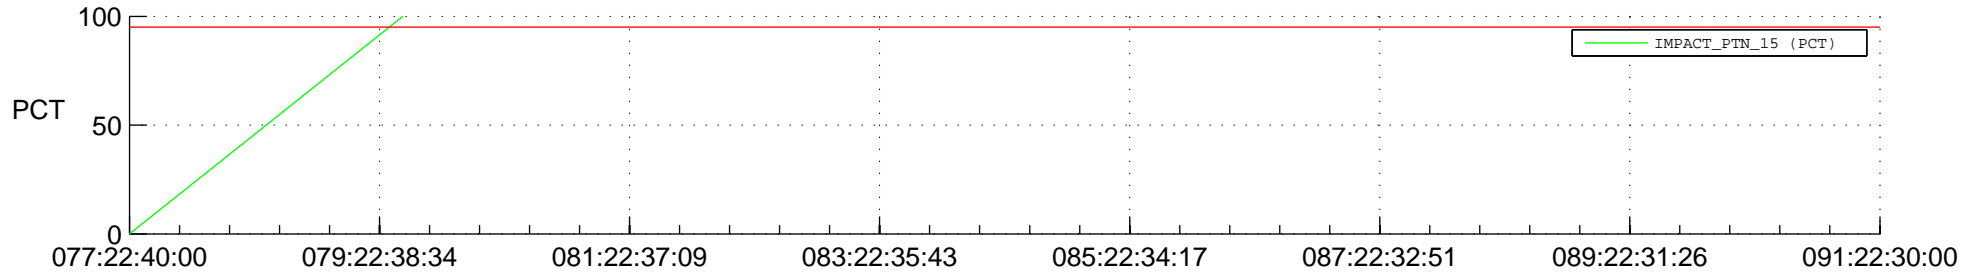

IMPACT_Percent_Full_Prediction