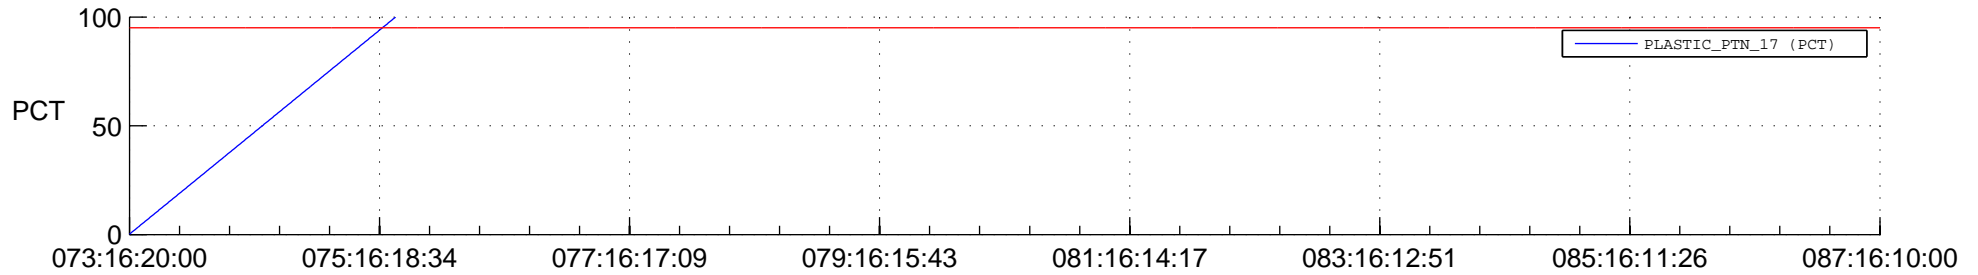

## Spacecraft\_DownLink\_Rate

Ground Time (2016:073:16:20:00.000 -2016:087:16:10:00.000)