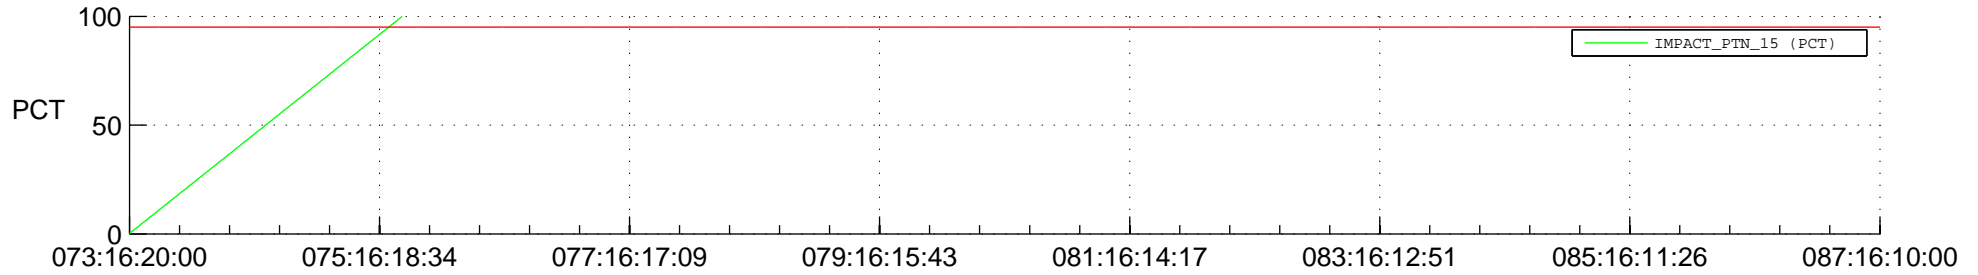

IMPACT_Percent_Full_Prediction