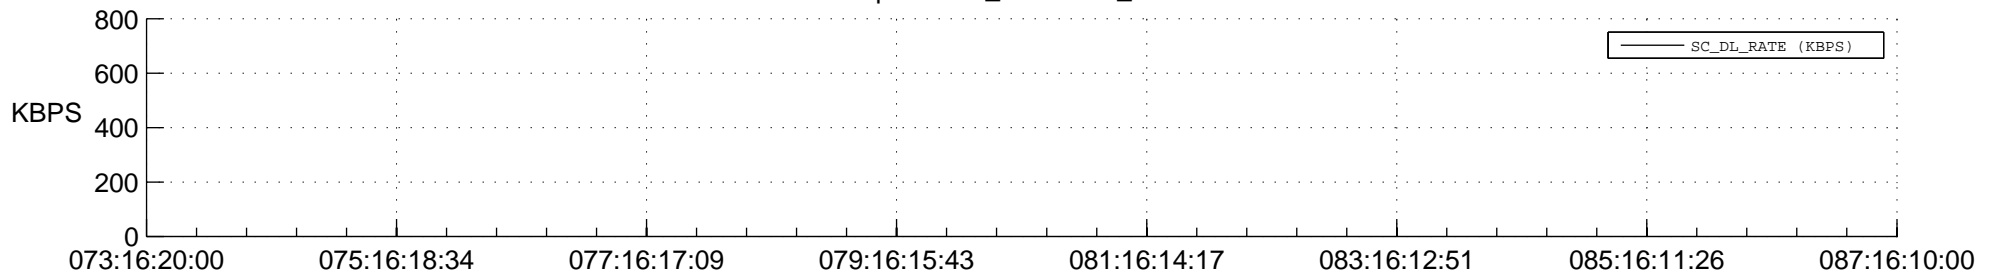

## Spacecraft\_DownLink\_Rate

Ground Time (2016:073:16:20:00.000 -2016:087:16:10:00.000)