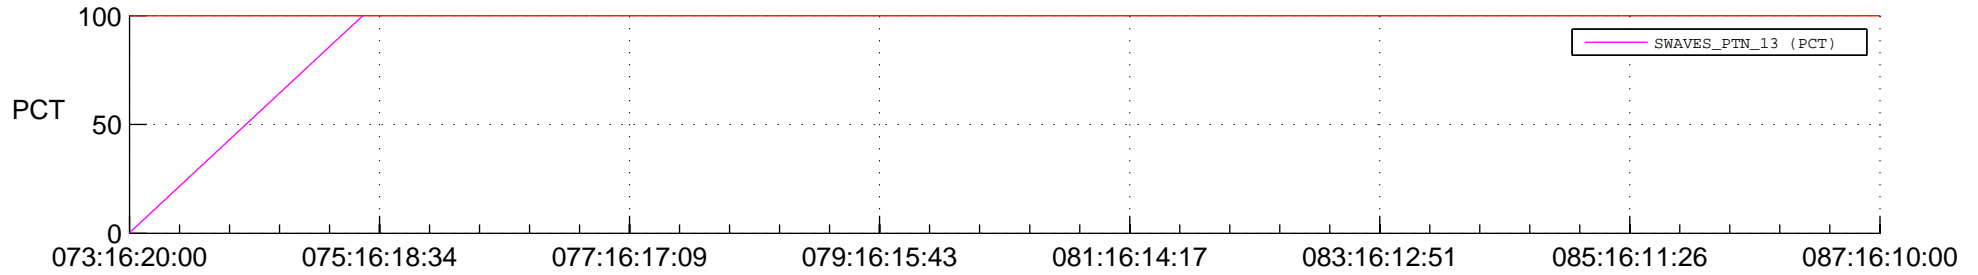

STEREO BEHIND SSR PCT Full Prediction

SWAVES_Percent_Full_Prediction