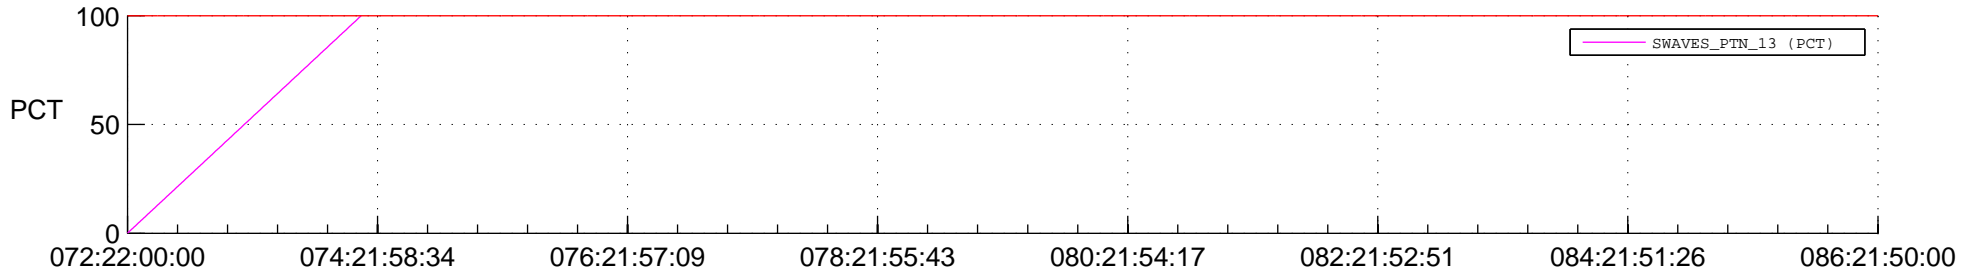

STEREO BEHIND SSR PCT Full Prediction

SWAVES_Percent_Full_Prediction

IMPACT_Percent_Full_Prediction

PLASTIC_Percent_Full_Prediction

Spacecraft_DownLink_Rate

Ground Time (2016:072:22:00:00.000 -2016:086:21:50:00.000)