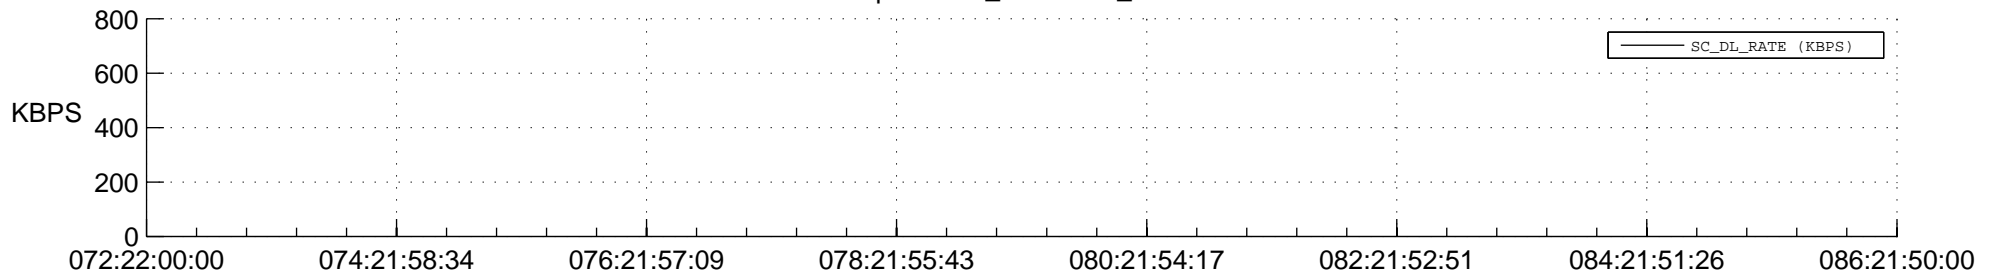

STEREO BEHIND SSR PCT Full Prediction

SWAVES_Percent_Full_Prediction

IMPACT_Percent_Full_Prediction

PLASTIC_Percent_Full_Prediction

Spacecraft_DownLink_Rate

Ground Time (2016:072:22:00:00.000 -2016:086:21:50:00.000)