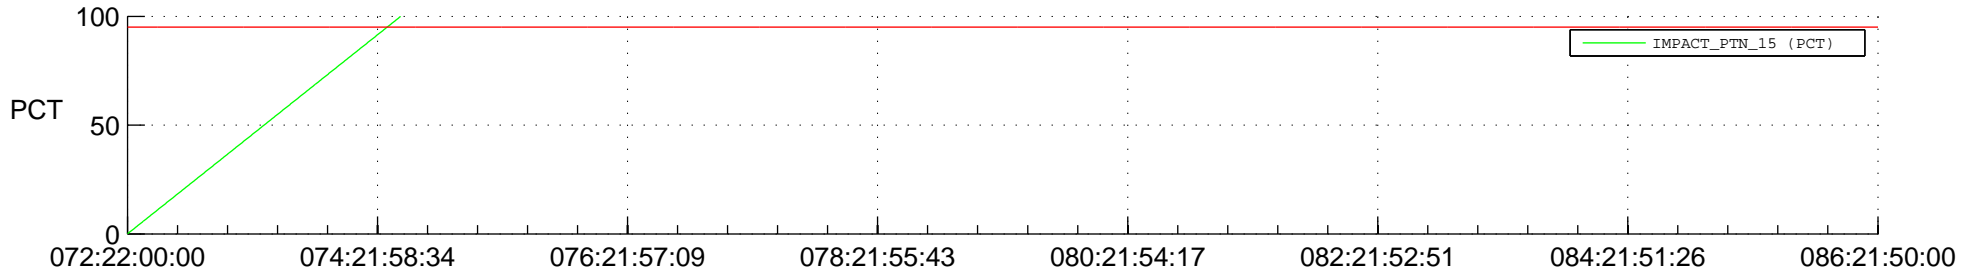

STEREO BEHIND SSR PCT Full Prediction

SWAVES_Percent_Full_Prediction

IMPACT_Percent_Full_Prediction

PLASTIC_Percent_Full_Prediction

Spacecraft_DownLink_Rate

Ground Time (2016:072:22:00:00.000 -2016:086:21:50:00.000)