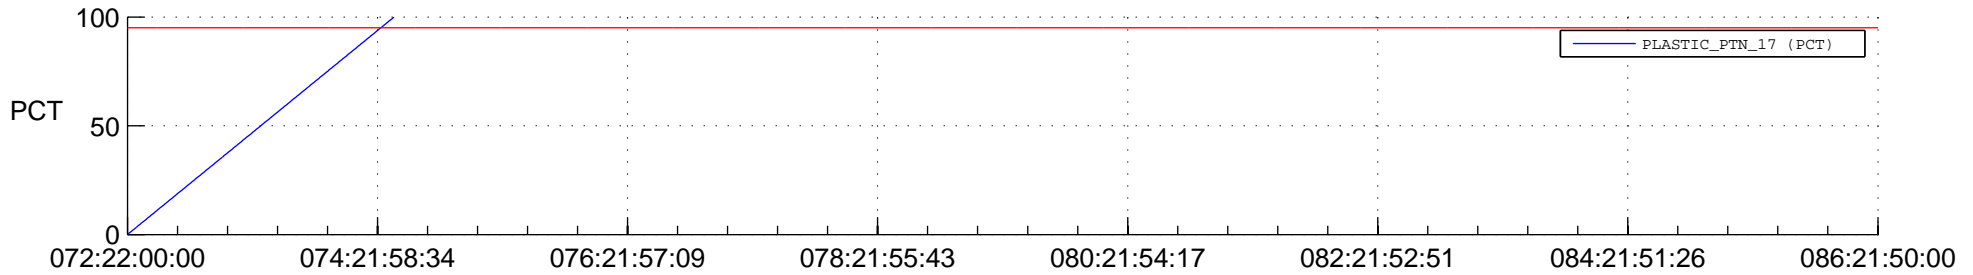

STEREO BEHIND SSR PCT Full Prediction

SWAVES_Percent_Full_Prediction

IMPACT_Percent_Full_Prediction

PLASTIC_Percent_Full_Prediction

Spacecraft_DownLink_Rate

Ground Time (2016:072:22:00:00.000 -2016:086:21:50:00.000)