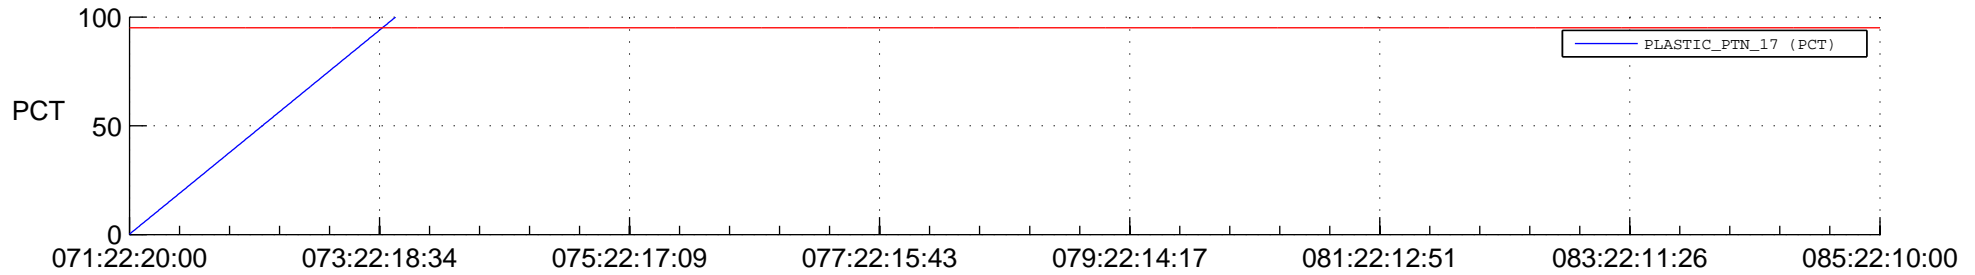

## Spacecraft\_DownLink\_Rate

Ground Time (2016:071:22:20:00.000 -2016:085:22:10:00.000)