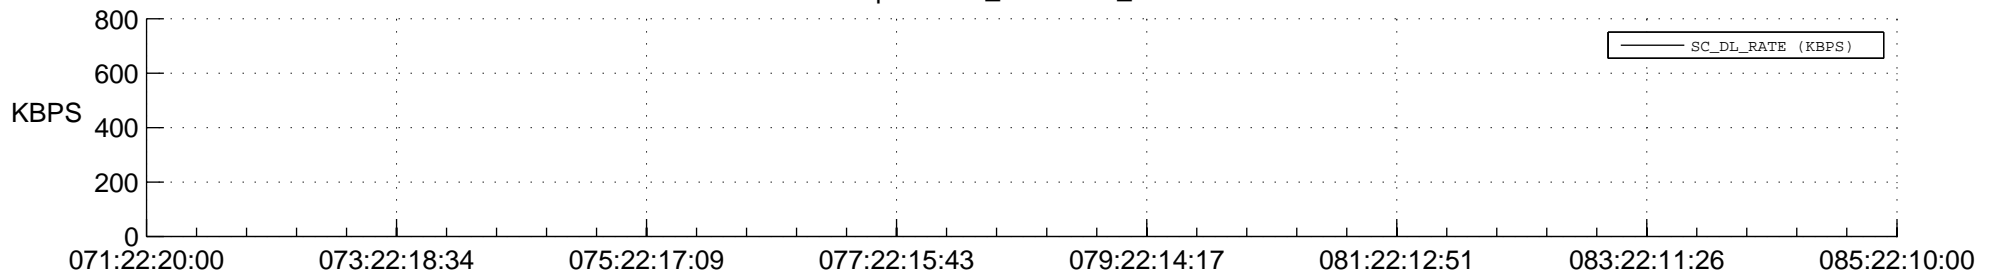

## Spacecraft\_DownLink\_Rate

Ground Time (2016:071:22:20:00.000 -2016:085:22:10:00.000)