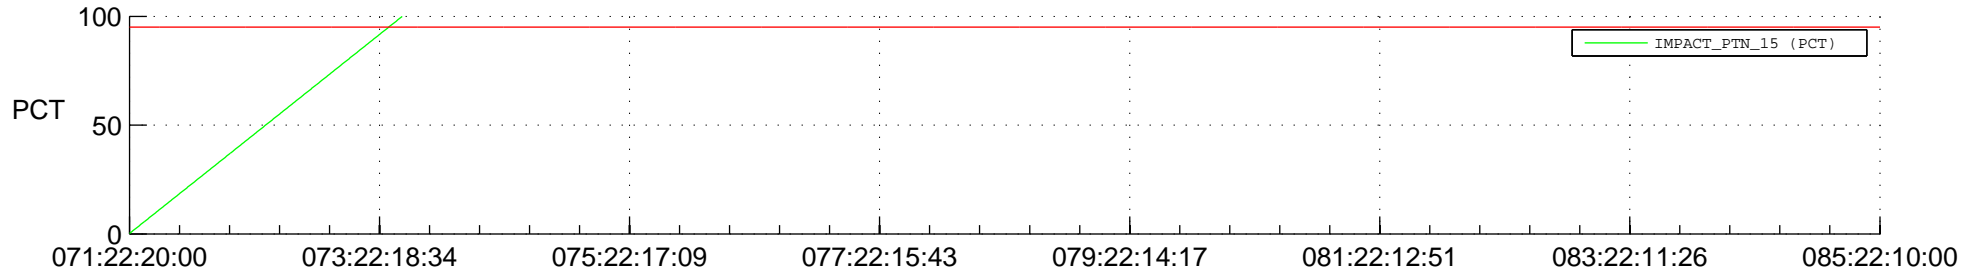

IMPACT_Percent_Full_Prediction