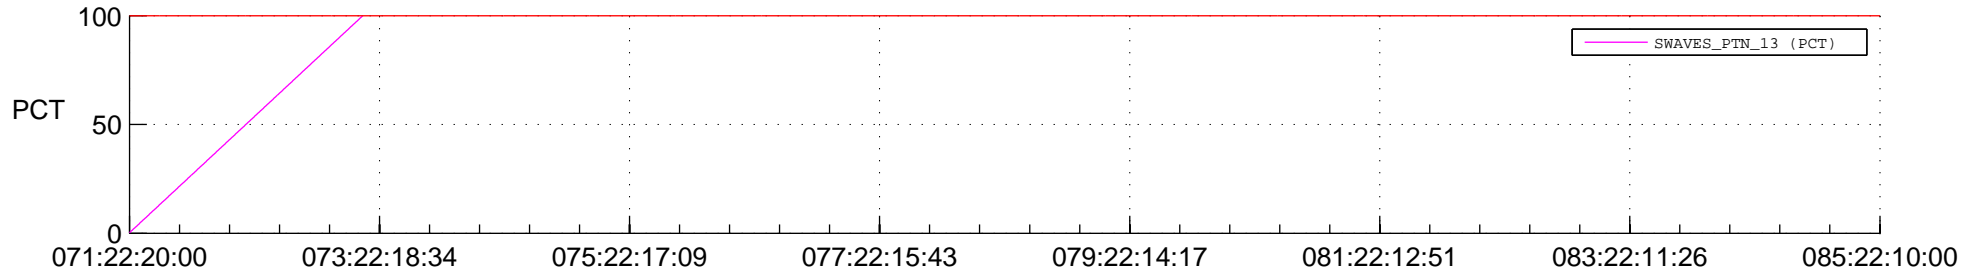

STEREO BEHIND SSR PCT Full Prediction

SWAVES_Percent_Full_Prediction