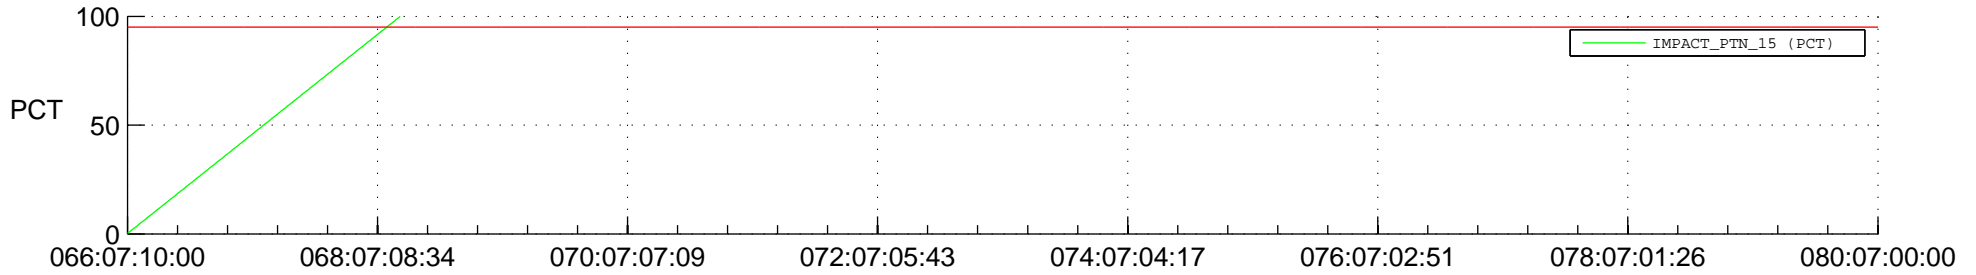

IMPACT_Percent_Full_Prediction