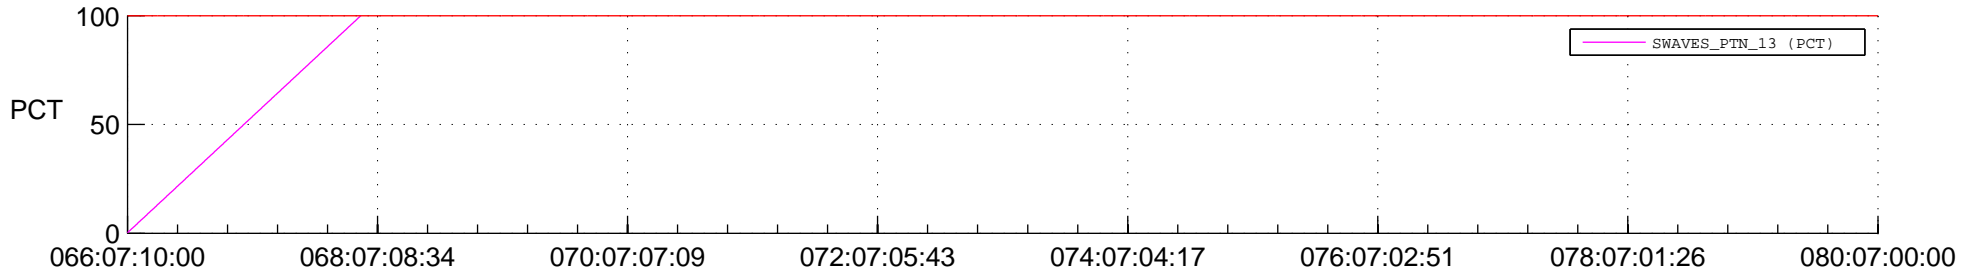

STEREO BEHIND SSR PCT Full Prediction

SWAVES_Percent_Full_Prediction