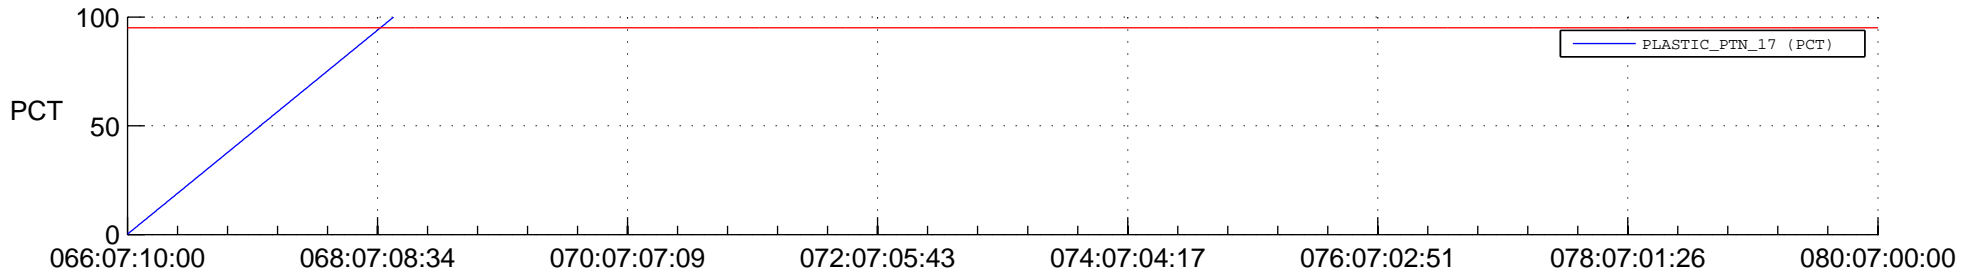

## Spacecraft\_DownLink\_Rate

Ground Time (2016:066:07:10:00.000 -2016:080:07:00:00.000)