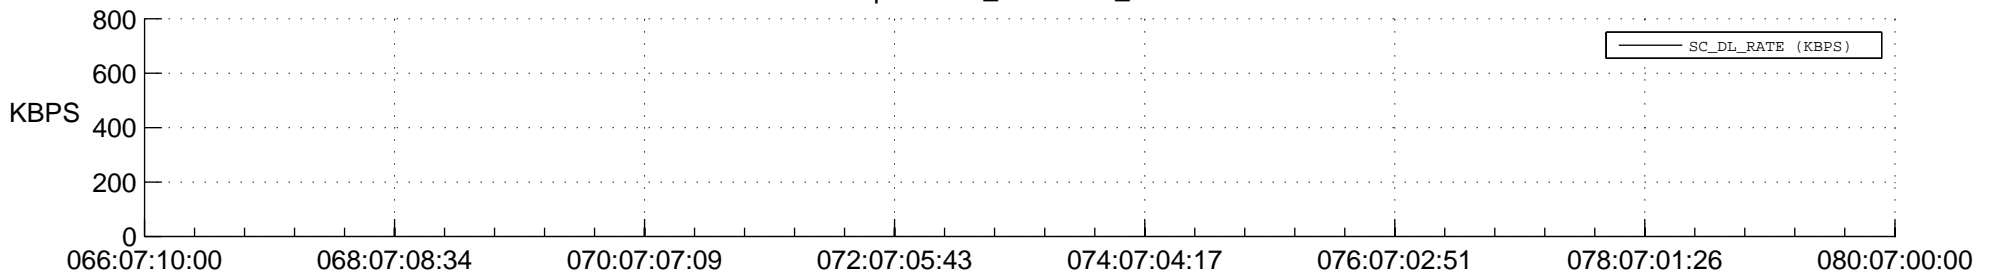

## Spacecraft\_DownLink\_Rate

Ground Time (2016:066:07:10:00.000 -2016:080:07:00:00.000)