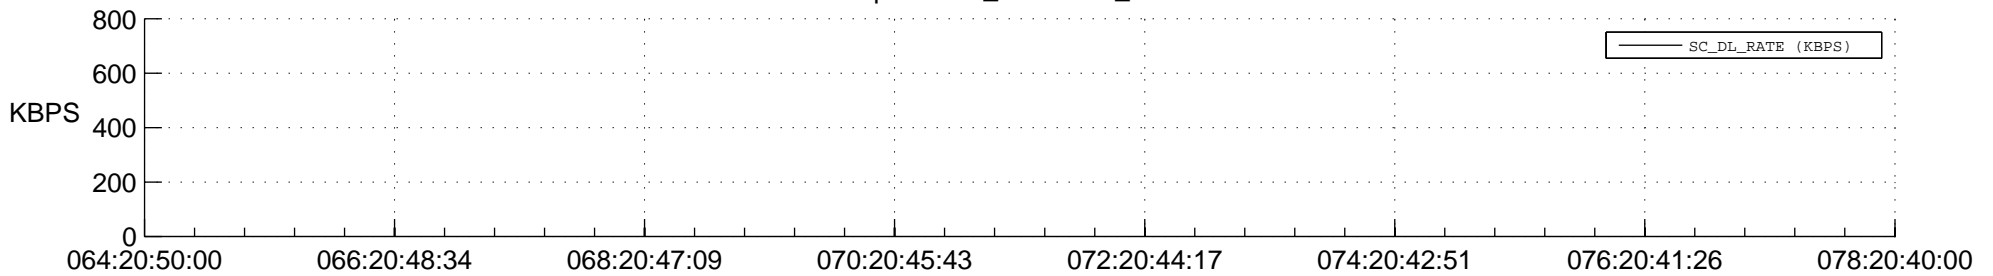

STEREO BEHIND SSR PCT Full Prediction

SWAVES_Percent_Full_Prediction

IMPACT_Percent_Full_Prediction

PLASTIC_Percent_Full_Prediction

Spacecraft_DownLink_Rate

Ground Time (2016:064:20:50:00.000 -2016:078:20:40:00.000)