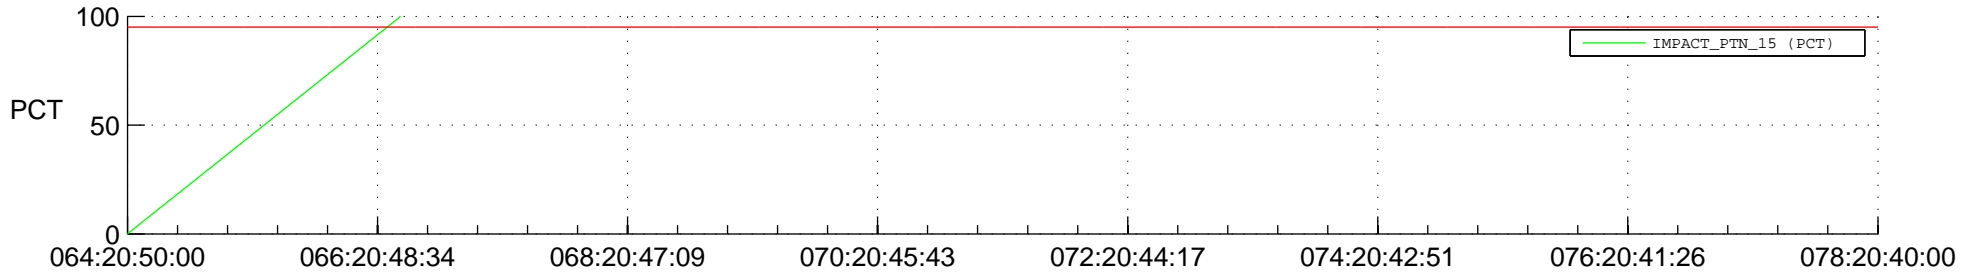

STEREO BEHIND SSR PCT Full Prediction

SWAVES_Percent_Full_Prediction

IMPACT_Percent_Full_Prediction

PLASTIC_Percent_Full_Prediction

Spacecraft_DownLink_Rate

Ground Time (2016:064:20:50:00.000 -2016:078:20:40:00.000)