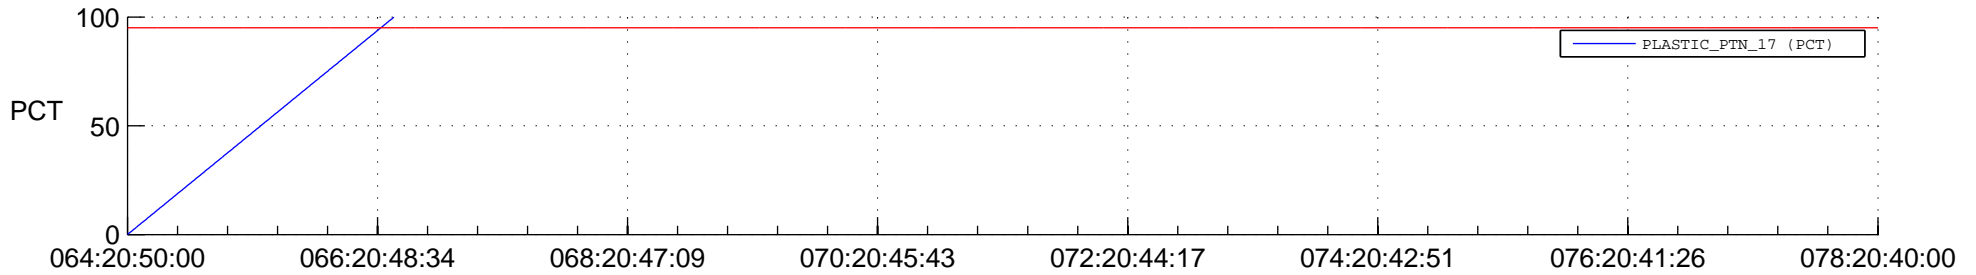

STEREO BEHIND SSR PCT Full Prediction

SWAVES_Percent_Full_Prediction

IMPACT_Percent_Full_Prediction

PLASTIC_Percent_Full_Prediction

Spacecraft_DownLink_Rate

Ground Time (2016:064:20:50:00.000 -2016:078:20:40:00.000)