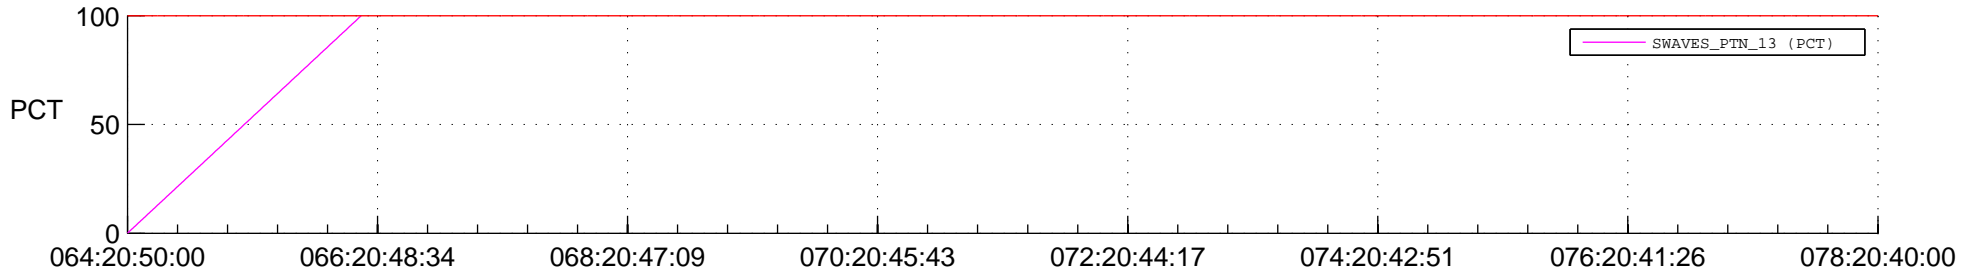

STEREO BEHIND SSR PCT Full Prediction

SWAVES_Percent_Full_Prediction

IMPACT_Percent_Full_Prediction

PLASTIC_Percent_Full_Prediction

Spacecraft_DownLink_Rate

Ground Time (2016:064:20:50:00.000 -2016:078:20:40:00.000)