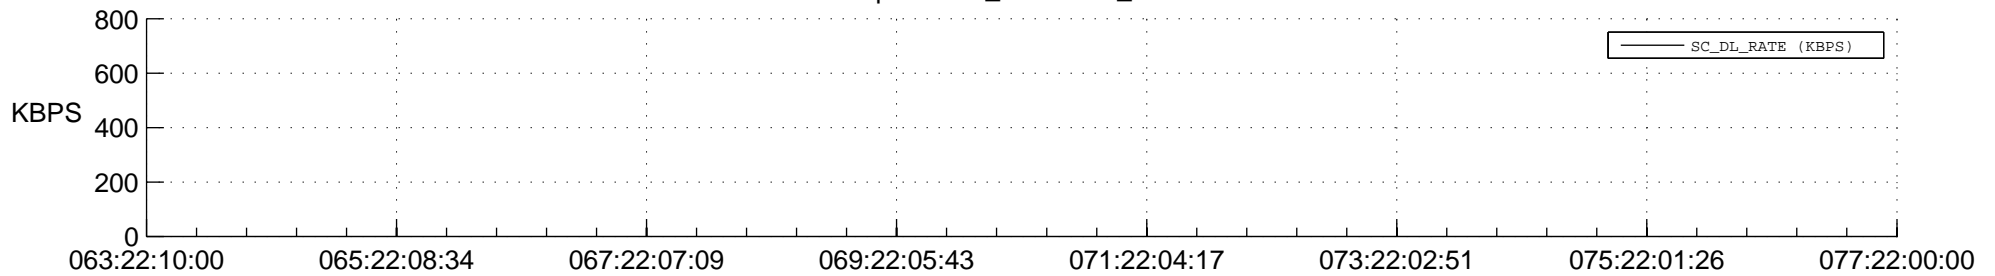

STEREO BEHIND SSR PCT Full Prediction

SWAVES_Percent_Full_Prediction

IMPACT_Percent_Full_Prediction

PLASTIC_Percent_Full_Prediction

Spacecraft_DownLink_Rate

Ground Time (2016:063:22:10:00.000 -2016:077:22:00:00.000)