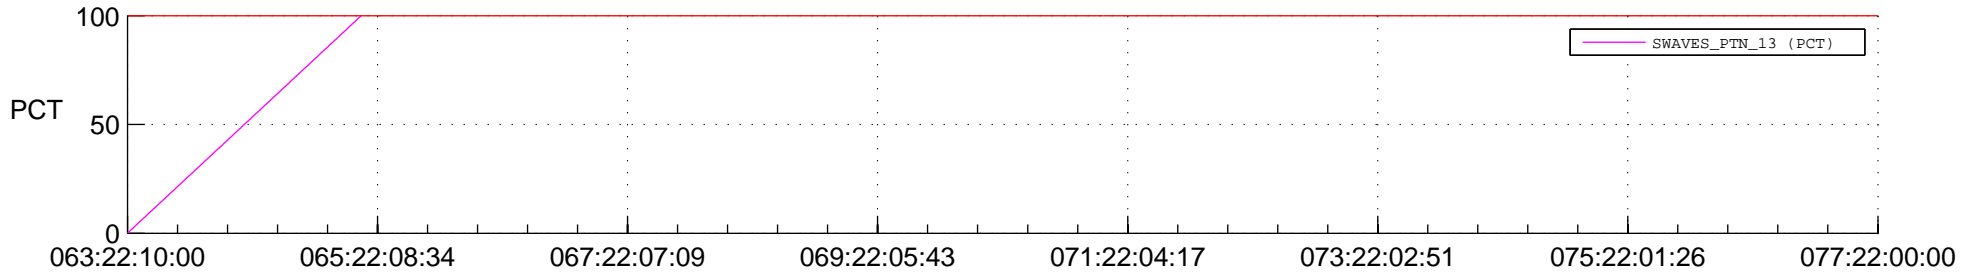

STEREO BEHIND SSR PCT Full Prediction

SWAVES_Percent_Full_Prediction

IMPACT_Percent_Full_Prediction

PLASTIC_Percent_Full_Prediction

Spacecraft_DownLink_Rate

Ground Time (2016:063:22:10:00.000 -2016:077:22:00:00.000)