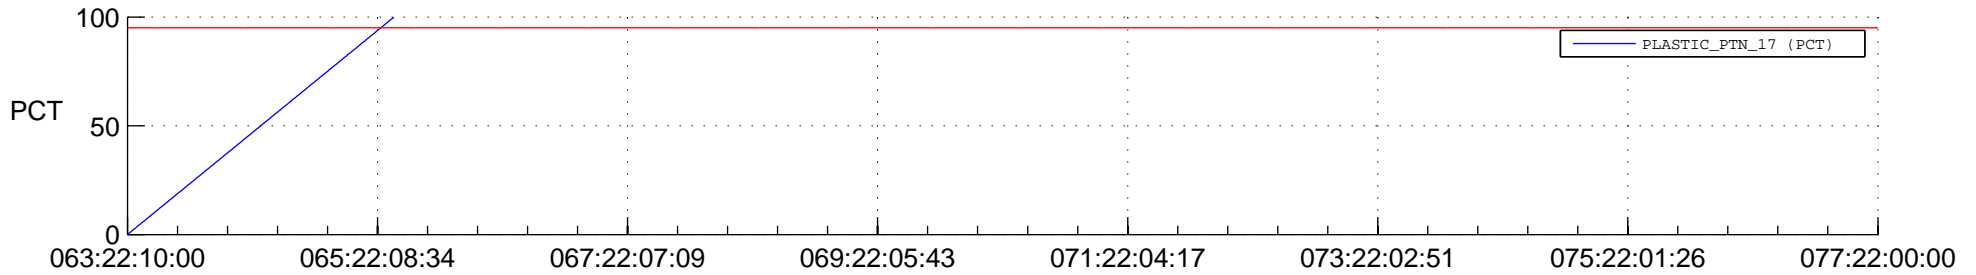

STEREO BEHIND SSR PCT Full Prediction

SWAVES_Percent_Full_Prediction

IMPACT_Percent_Full_Prediction

PLASTIC_Percent_Full_Prediction

Spacecraft_DownLink_Rate

Ground Time (2016:063:22:10:00.000 -2016:077:22:00:00.000)