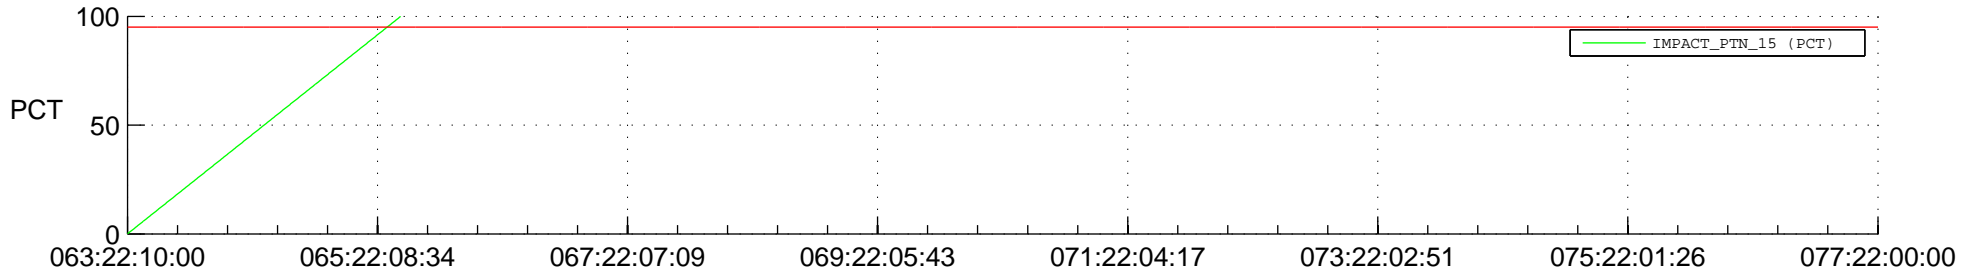

STEREO BEHIND SSR PCT Full Prediction

SWAVES_Percent_Full_Prediction

IMPACT_Percent_Full_Prediction

PLASTIC_Percent_Full_Prediction

Spacecraft_DownLink_Rate

Ground Time (2016:063:22:10:00.000 -2016:077:22:00:00.000)