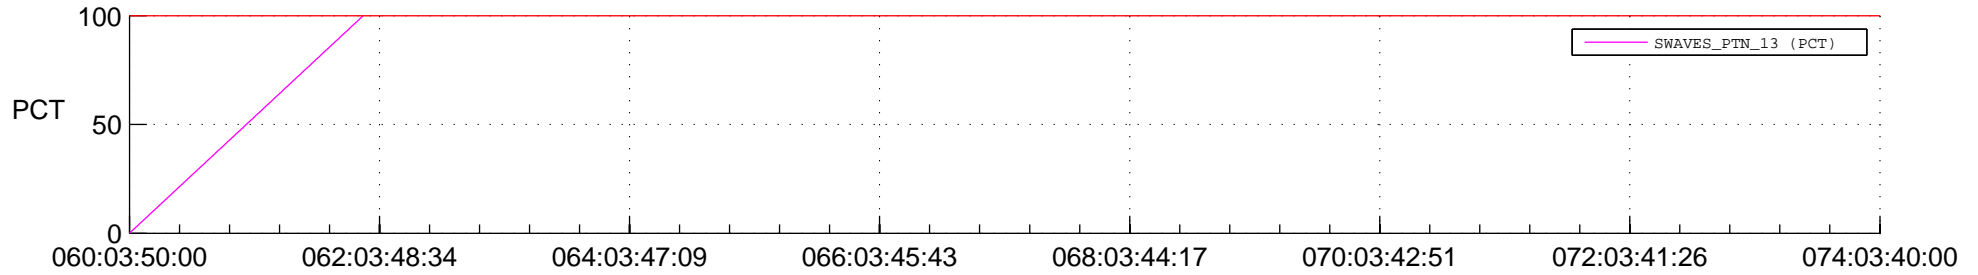

STEREO BEHIND SSR PCT Full Prediction

SWAVES_Percent_Full_Prediction

IMPACT_Percent_Full_Prediction

PLASTIC_Percent_Full_Prediction

Spacecraft_DownLink_Rate

Ground Time (2016:060:03:50:00.000 -2016:074:03:40:00.000)