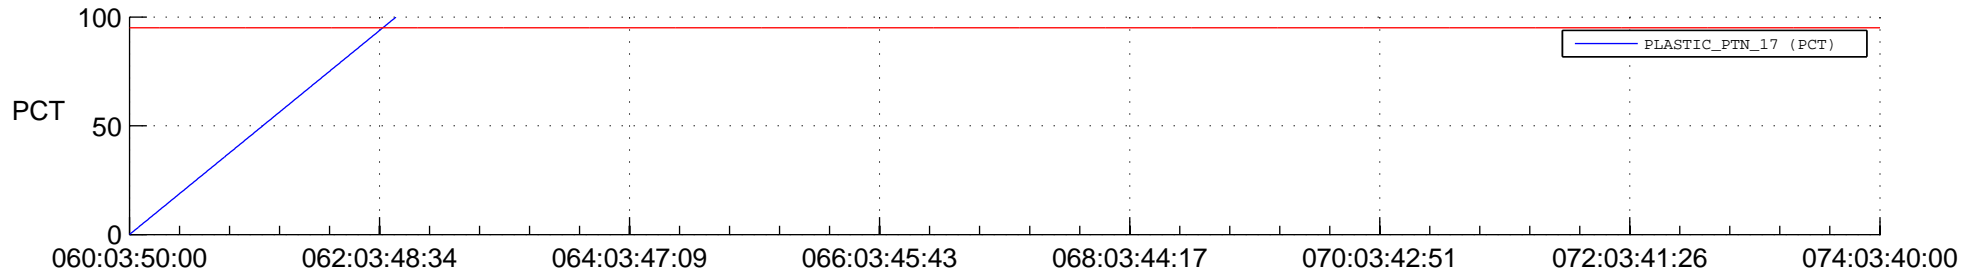

STEREO BEHIND SSR PCT Full Prediction

SWAVES_Percent_Full_Prediction

IMPACT_Percent_Full_Prediction

PLASTIC_Percent_Full_Prediction

Spacecraft_DownLink_Rate

Ground Time (2016:060:03:50:00.000 -2016:074:03:40:00.000)