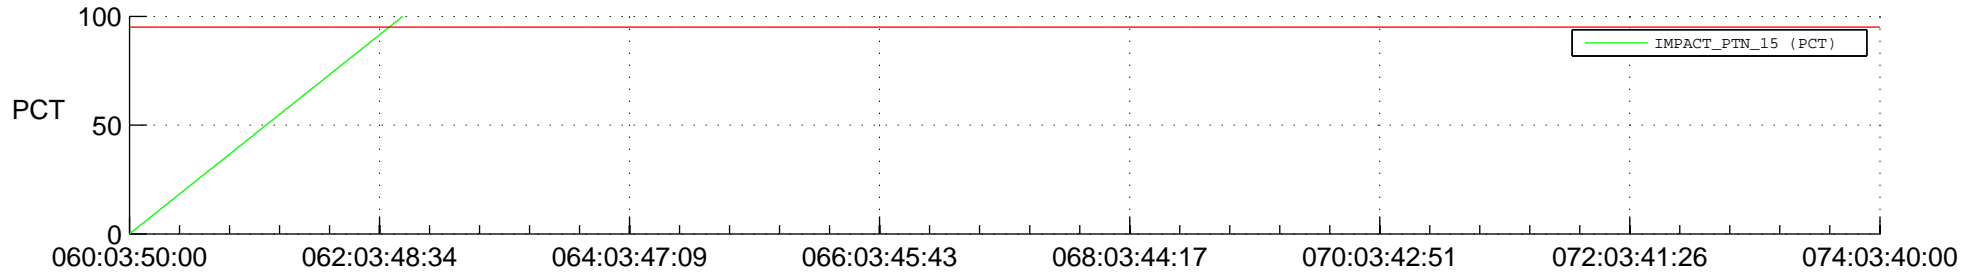

STEREO BEHIND SSR PCT Full Prediction

SWAVES_Percent_Full_Prediction

IMPACT_Percent_Full_Prediction

PLASTIC_Percent_Full_Prediction

Spacecraft_DownLink_Rate

Ground Time (2016:060:03:50:00.000 -2016:074:03:40:00.000)