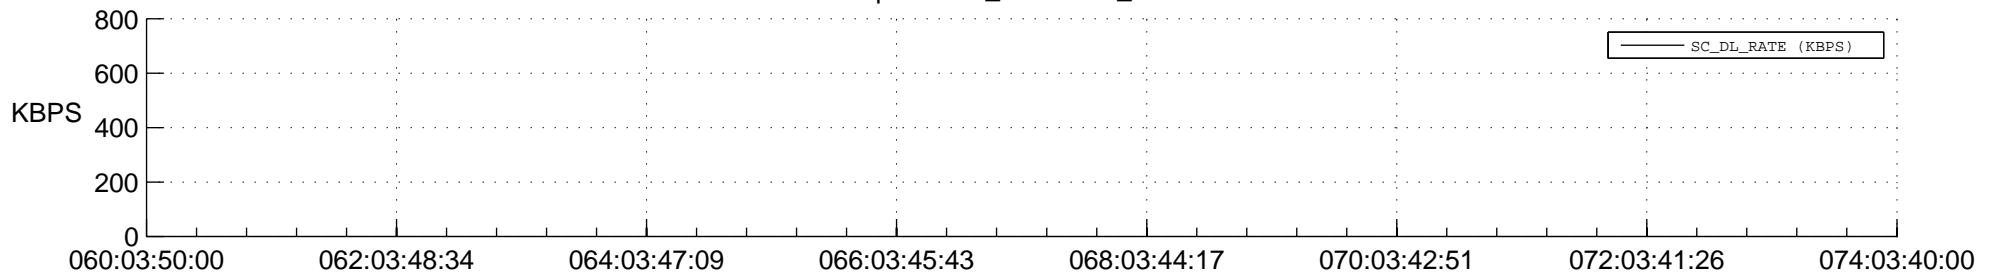

STEREO BEHIND SSR PCT Full Prediction

SWAVES_Percent_Full_Prediction

IMPACT_Percent_Full_Prediction

PLASTIC_Percent_Full_Prediction

Spacecraft_DownLink_Rate

Ground Time (2016:060:03:50:00.000 -2016:074:03:40:00.000)