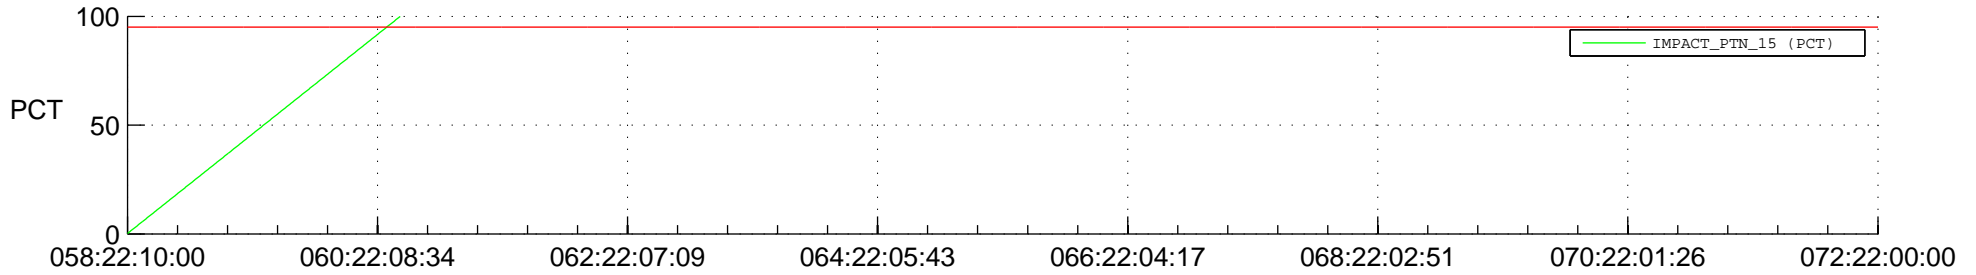

STEREO BEHIND SSR PCT Full Prediction

SWAVES_Percent_Full_Prediction

IMPACT_Percent_Full_Prediction

PLASTIC_Percent_Full_Prediction

Spacecraft_DownLink_Rate

Ground Time (2016:058:22:10:00.000 -2016:072:22:00:00.000)