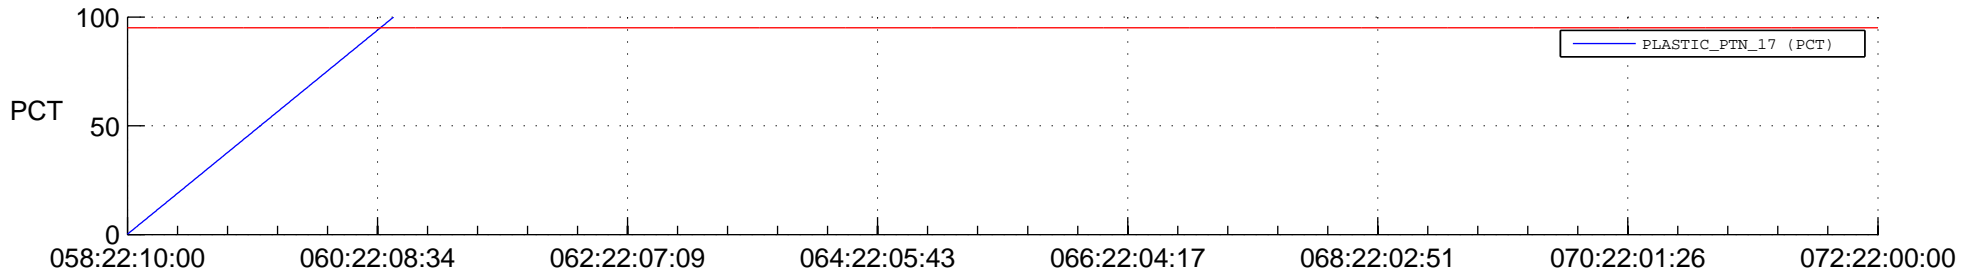

STEREO BEHIND SSR PCT Full Prediction

SWAVES_Percent_Full_Prediction

IMPACT_Percent_Full_Prediction

PLASTIC_Percent_Full_Prediction

Spacecraft_DownLink_Rate

Ground Time (2016:058:22:10:00.000 -2016:072:22:00:00.000)