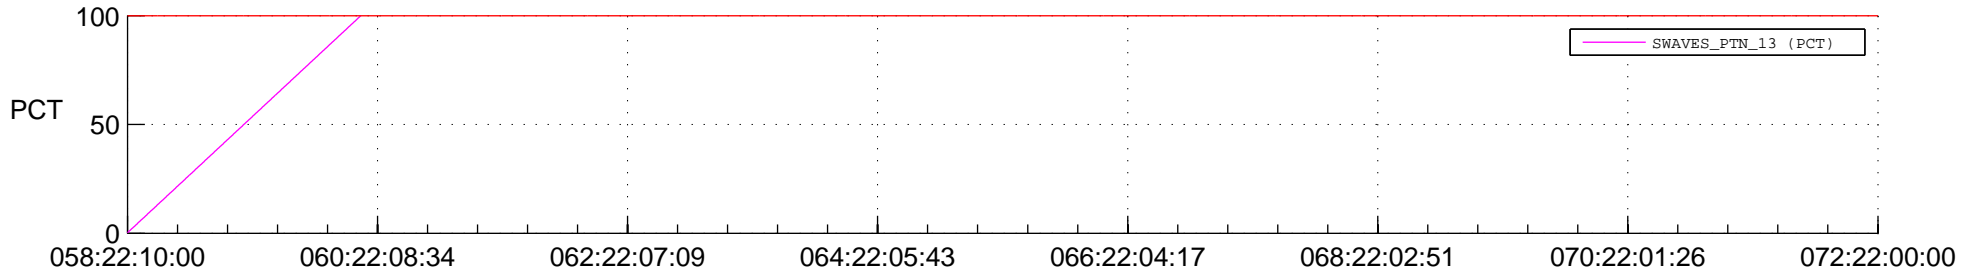

STEREO BEHIND SSR PCT Full Prediction

SWAVES_Percent_Full_Prediction

IMPACT_Percent_Full_Prediction

PLASTIC_Percent_Full_Prediction

Spacecraft_DownLink_Rate

Ground Time (2016:058:22:10:00.000 -2016:072:22:00:00.000)