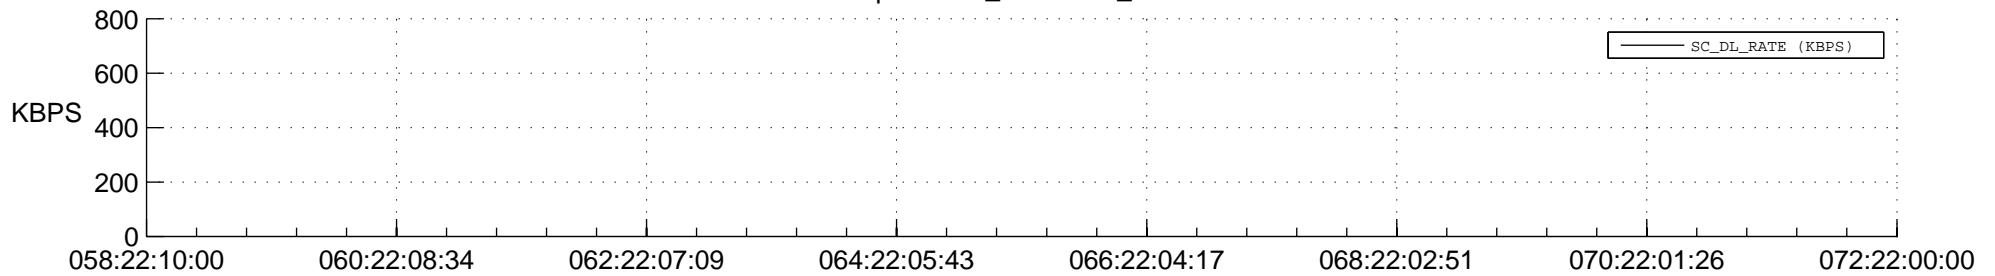

STEREO BEHIND SSR PCT Full Prediction

SWAVES_Percent_Full_Prediction

IMPACT_Percent_Full_Prediction

PLASTIC_Percent_Full_Prediction

Spacecraft_DownLink_Rate

Ground Time (2016:058:22:10:00.000 -2016:072:22:00:00.000)