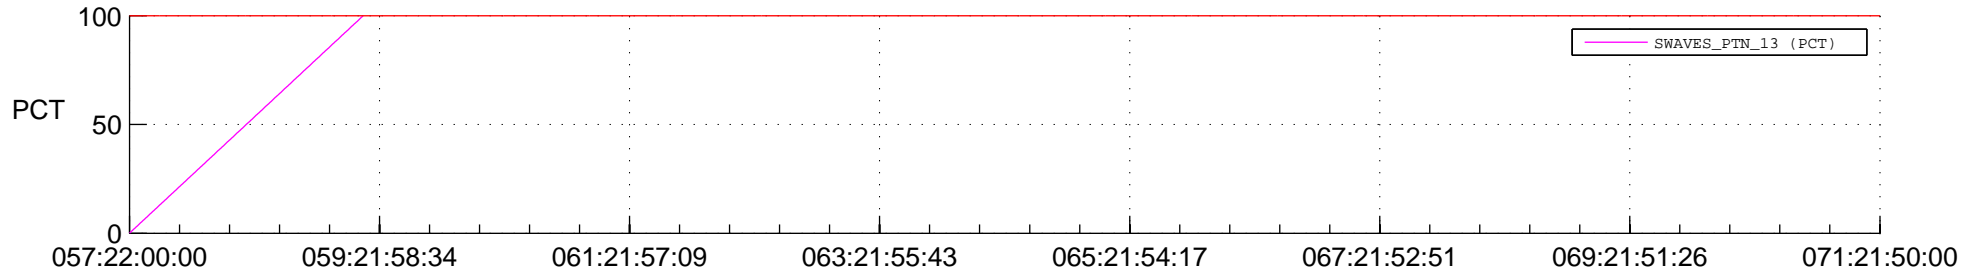

STEREO BEHIND SSR PCT Full Prediction

SWAVES_Percent_Full_Prediction

IMPACT_Percent_Full_Prediction

PLASTIC_Percent_Full_Prediction

Spacecraft_DownLink_Rate

Ground Time (2016:057:22:00:00.000 -2016:071:21:50:00.000)