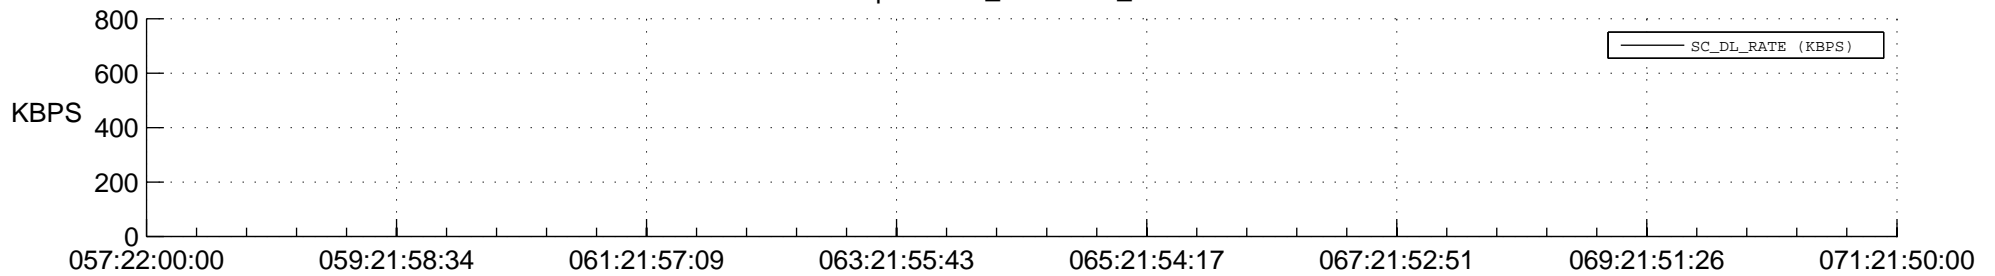

STEREO BEHIND SSR PCT Full Prediction

SWAVES_Percent_Full_Prediction

IMPACT_Percent_Full_Prediction

PLASTIC_Percent_Full_Prediction

Spacecraft_DownLink_Rate

Ground Time (2016:057:22:00:00.000 -2016:071:21:50:00.000)