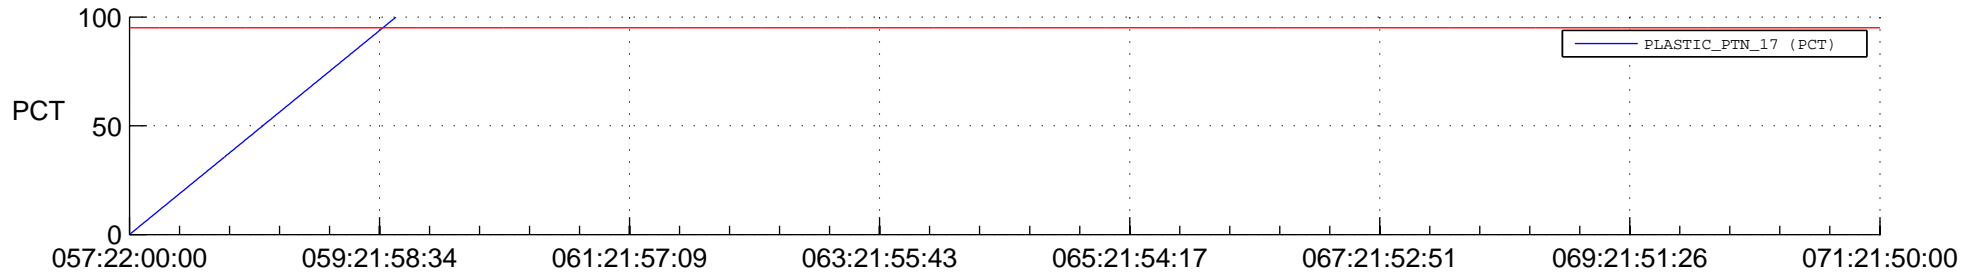

STEREO BEHIND SSR PCT Full Prediction

SWAVES_Percent_Full_Prediction

IMPACT_Percent_Full_Prediction

PLASTIC_Percent_Full_Prediction

Spacecraft_DownLink_Rate

Ground Time (2016:057:22:00:00.000 -2016:071:21:50:00.000)