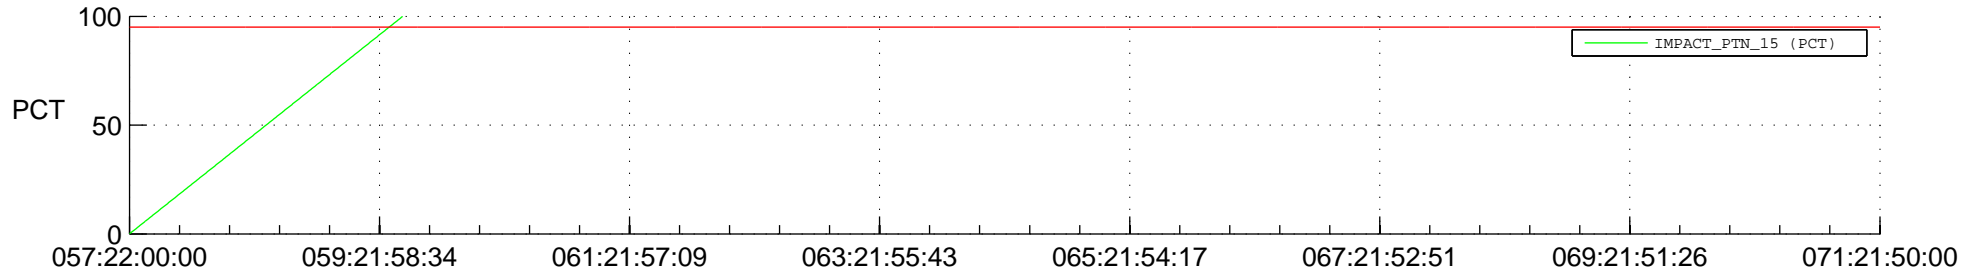

STEREO BEHIND SSR PCT Full Prediction

SWAVES_Percent_Full_Prediction

IMPACT_Percent_Full_Prediction

PLASTIC_Percent_Full_Prediction

Spacecraft_DownLink_Rate

Ground Time (2016:057:22:00:00.000 -2016:071:21:50:00.000)