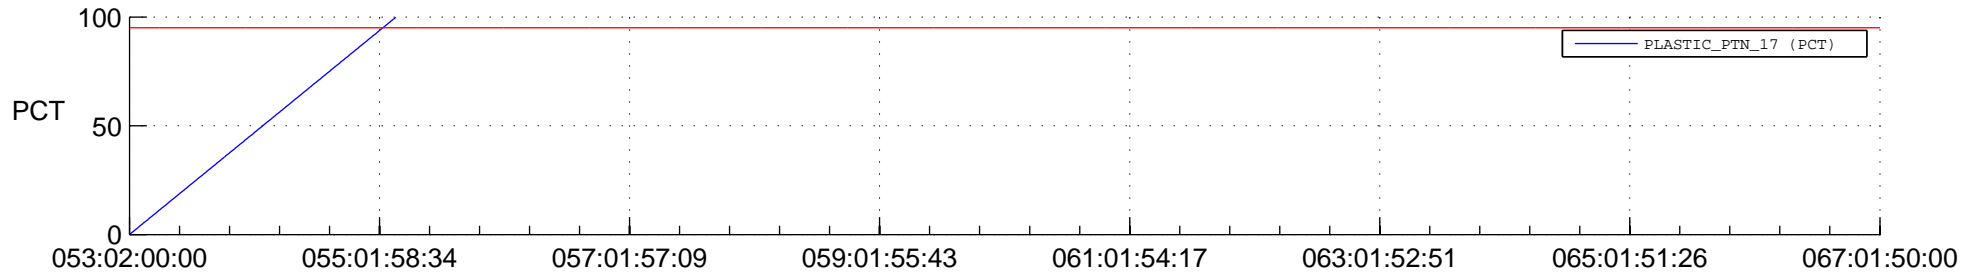

STEREO BEHIND SSR PCT Full Prediction

SWAVES_Percent_Full_Prediction

IMPACT_Percent_Full_Prediction

PLASTIC_Percent_Full_Prediction

Spacecraft_DownLink_Rate

Ground Time (2016:053:02:00:00.000 -2016:067:01:50:00.000)