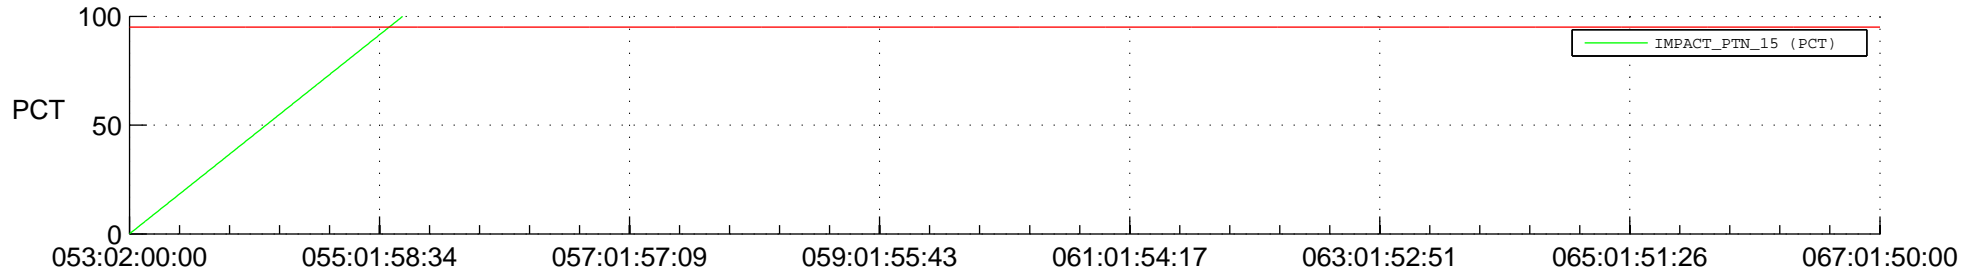

STEREO BEHIND SSR PCT Full Prediction

SWAVES_Percent_Full_Prediction

IMPACT_Percent_Full_Prediction

PLASTIC_Percent_Full_Prediction

Spacecraft_DownLink_Rate

Ground Time (2016:053:02:00:00.000 -2016:067:01:50:00.000)