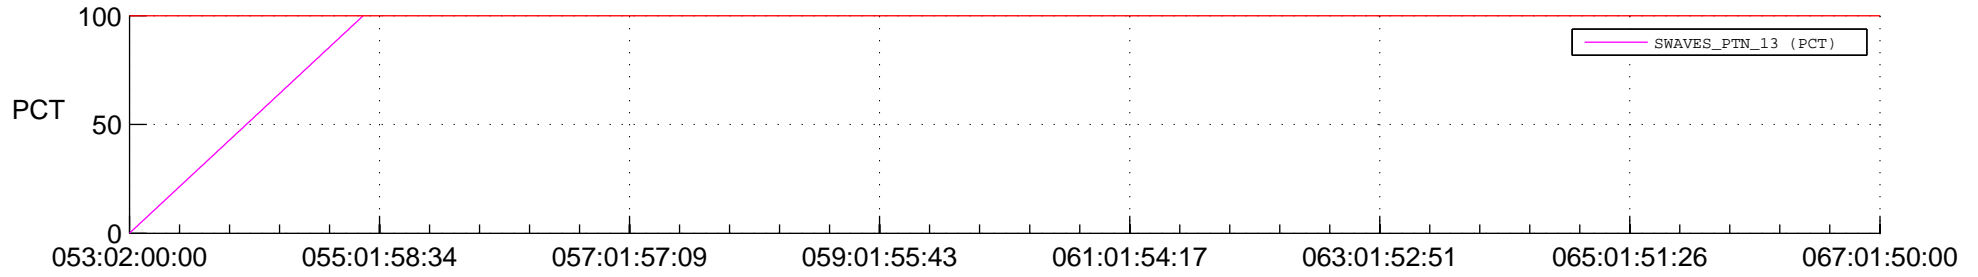

STEREO BEHIND SSR PCT Full Prediction

SWAVES_Percent_Full_Prediction

IMPACT_Percent_Full_Prediction

PLASTIC_Percent_Full_Prediction

Spacecraft_DownLink_Rate

Ground Time (2016:053:02:00:00.000 -2016:067:01:50:00.000)