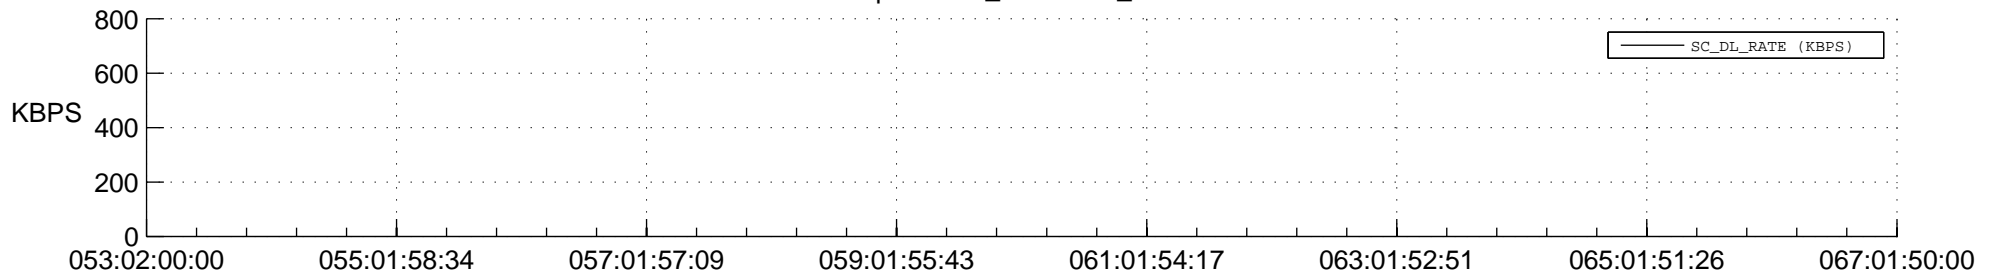

STEREO BEHIND SSR PCT Full Prediction

SWAVES_Percent_Full_Prediction

IMPACT_Percent_Full_Prediction

PLASTIC_Percent_Full_Prediction

Spacecraft_DownLink_Rate

Ground Time (2016:053:02:00:00.000 -2016:067:01:50:00.000)