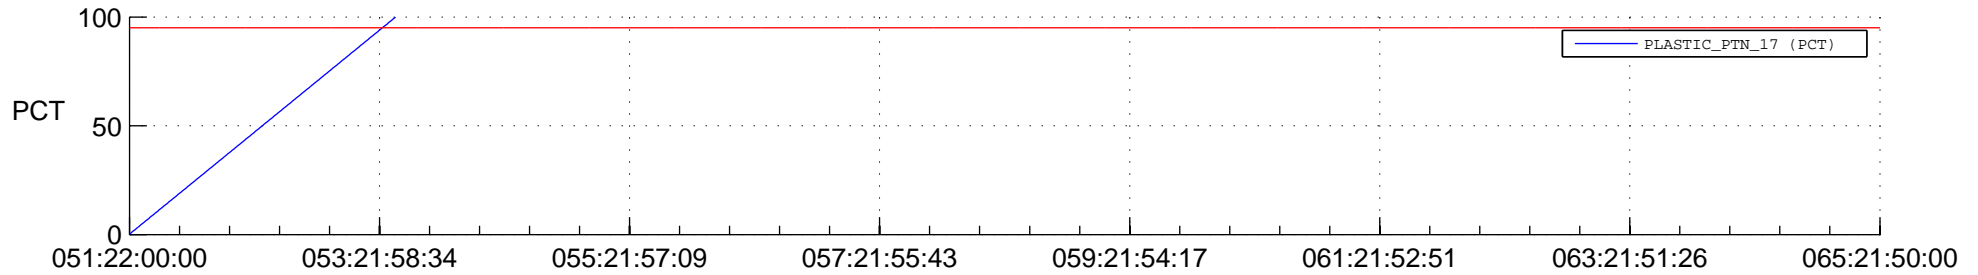

STEREO BEHIND SSR PCT Full Prediction

SWAVES_Percent_Full_Prediction

IMPACT_Percent_Full_Prediction

PLASTIC_Percent_Full_Prediction

Spacecraft_DownLink_Rate

Ground Time (2016:051:22:00:00.000 -2016:065:21:50:00.000)