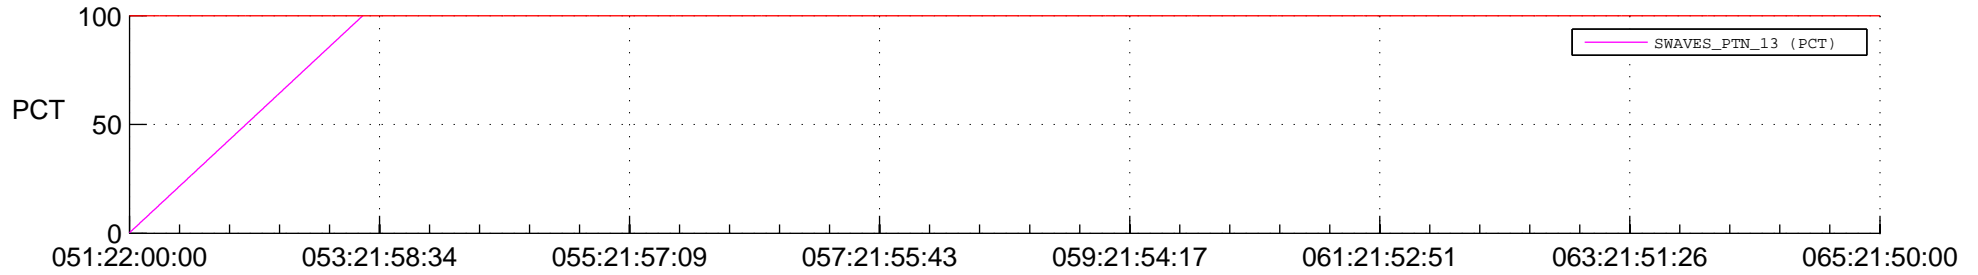

STEREO BEHIND SSR PCT Full Prediction

SWAVES_Percent_Full_Prediction

IMPACT_Percent_Full_Prediction

PLASTIC_Percent_Full_Prediction

Spacecraft_DownLink_Rate

Ground Time (2016:051:22:00:00.000 -2016:065:21:50:00.000)