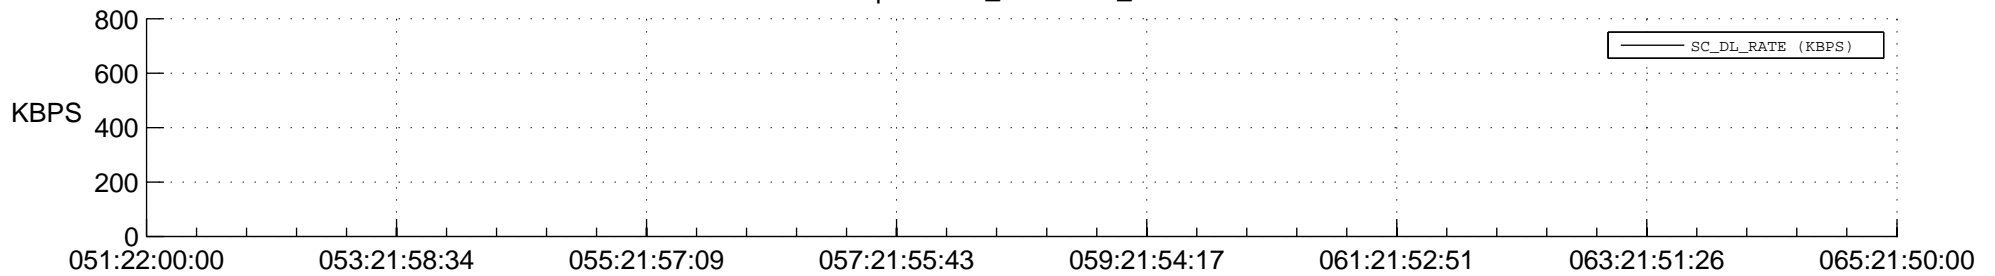

STEREO BEHIND SSR PCT Full Prediction

SWAVES_Percent_Full_Prediction

IMPACT_Percent_Full_Prediction

PLASTIC_Percent_Full_Prediction

Spacecraft_DownLink_Rate

Ground Time (2016:051:22:00:00.000 -2016:065:21:50:00.000)