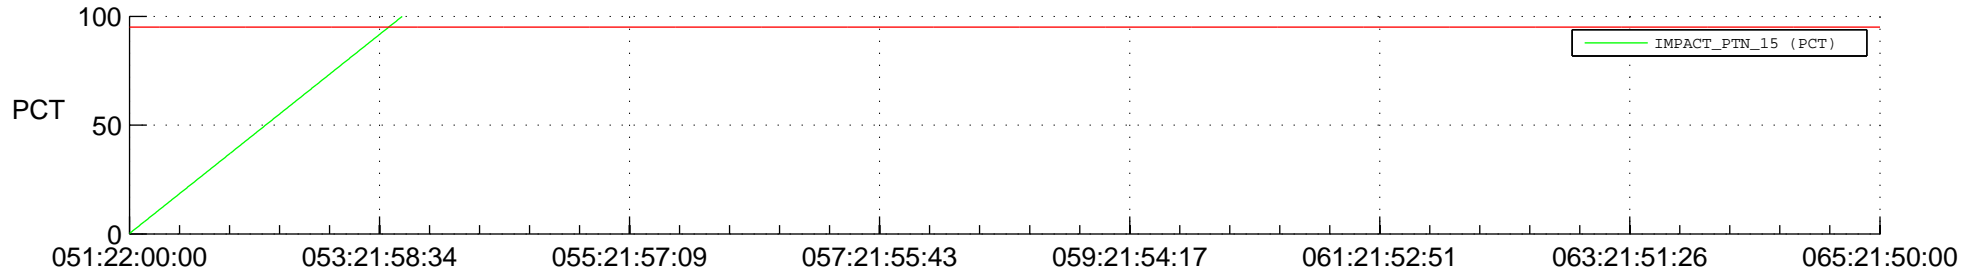

STEREO BEHIND SSR PCT Full Prediction

SWAVES_Percent_Full_Prediction

IMPACT_Percent_Full_Prediction

PLASTIC_Percent_Full_Prediction

Spacecraft_DownLink_Rate

Ground Time (2016:051:22:00:00.000 -2016:065:21:50:00.000)