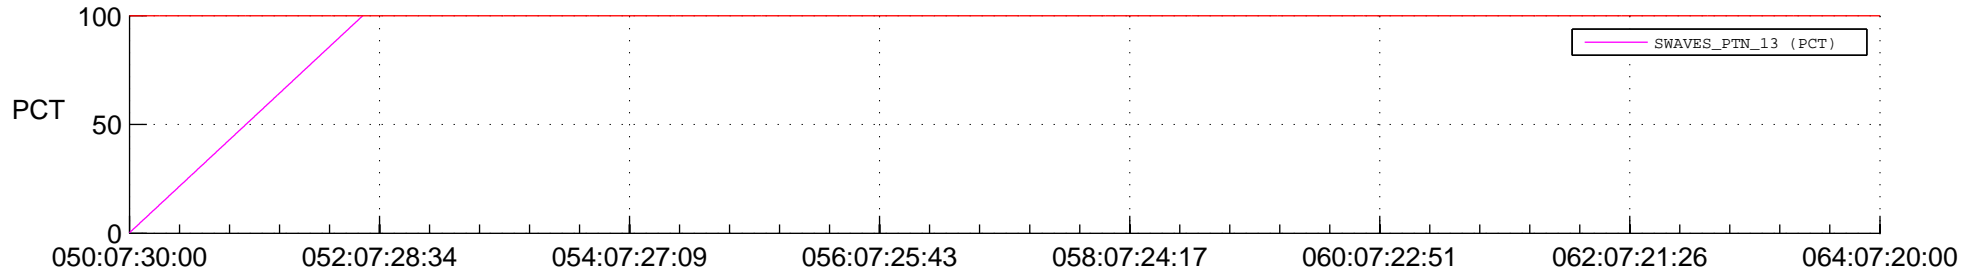

STEREO BEHIND SSR PCT Full Prediction

SWAVES_Percent_Full_Prediction