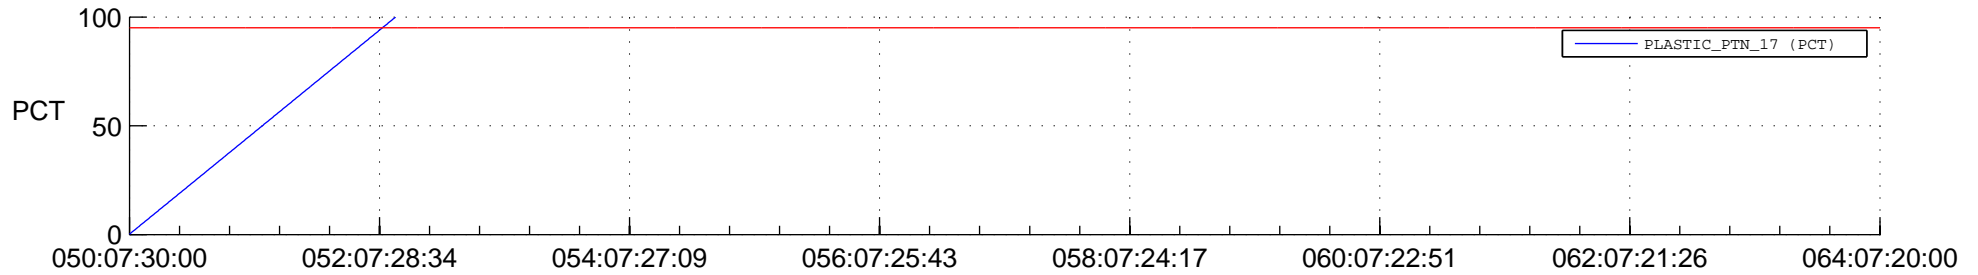

## Spacecraft\_DownLink\_Rate

Ground Time (2016:050:07:30:00.000 -2016:064:07:20:00.000)