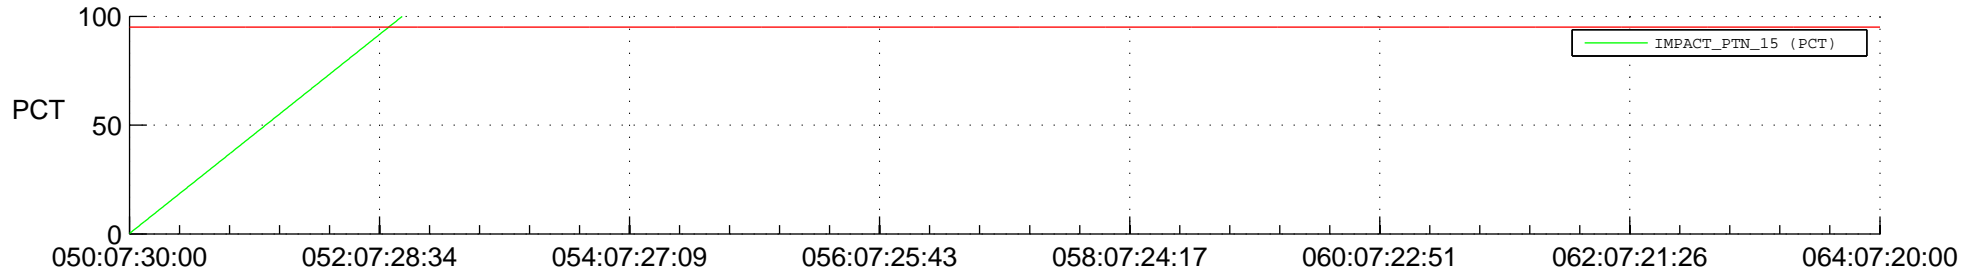

IMPACT_Percent_Full_Prediction