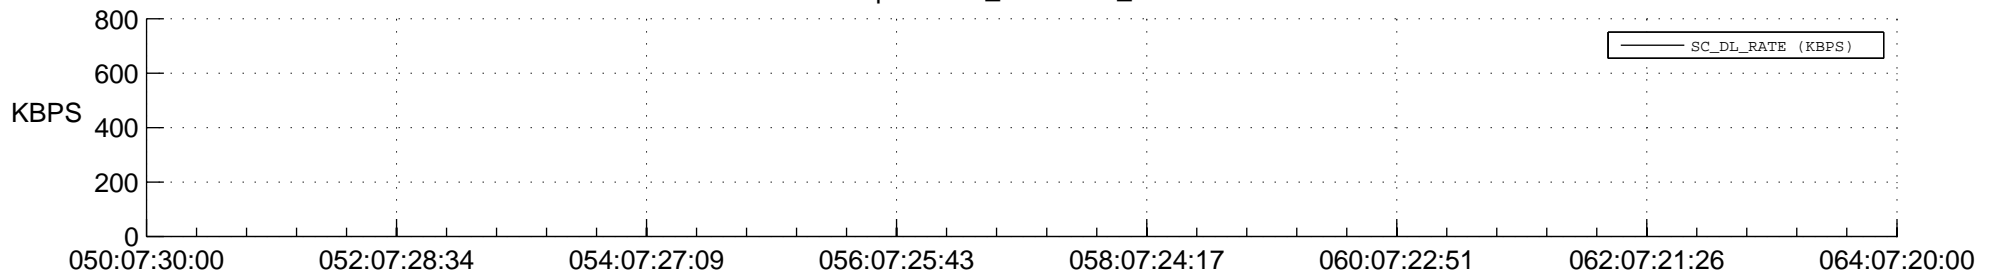

## Spacecraft\_DownLink\_Rate

Ground Time (2016:050:07:30:00.000 -2016:064:07:20:00.000)