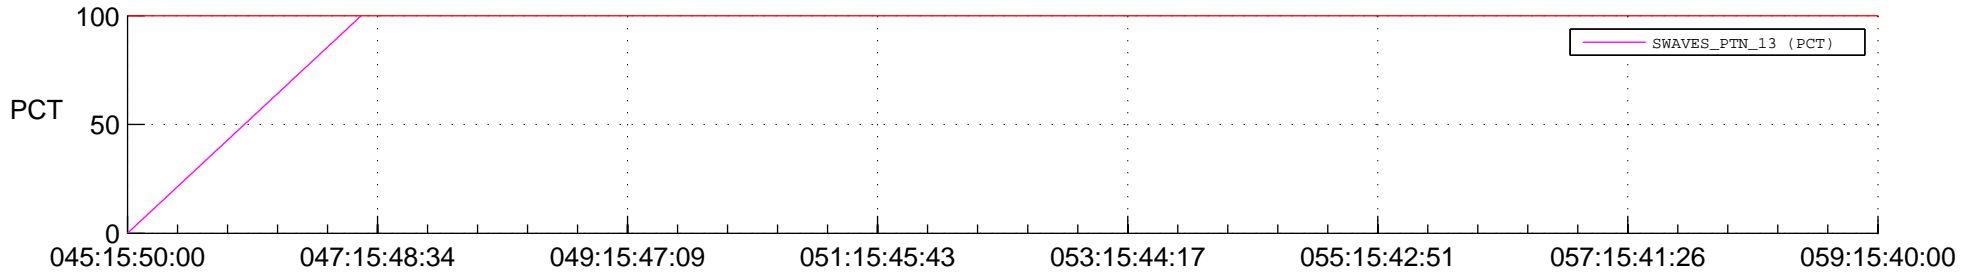

STEREO BEHIND SSR PCT Full Prediction

SWAVES_Percent_Full_Prediction

IMPACT_Percent_Full_Prediction

PLASTIC_Percent_Full_Prediction

Spacecraft_DownLink_Rate

Ground Time (2016:045:15:50:00.000 -2016:059:15:40:00.000)