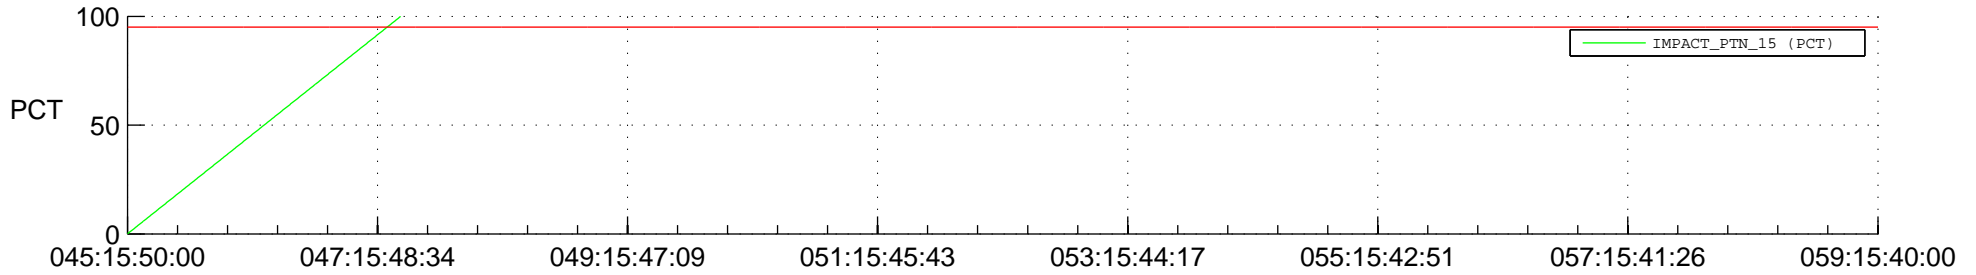

STEREO BEHIND SSR PCT Full Prediction

SWAVES_Percent_Full_Prediction

IMPACT_Percent_Full_Prediction

PLASTIC_Percent_Full_Prediction

Spacecraft_DownLink_Rate

Ground Time (2016:045:15:50:00.000 -2016:059:15:40:00.000)