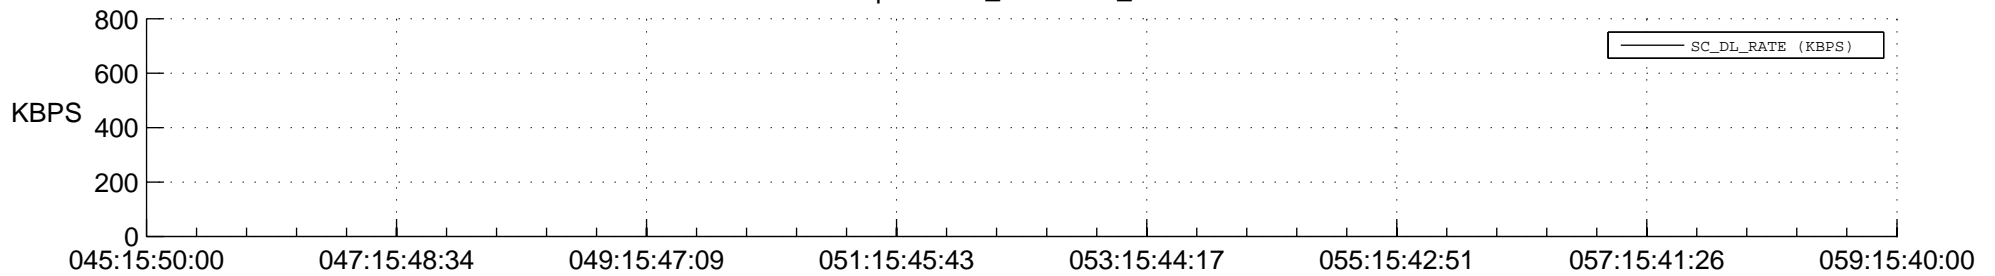

STEREO BEHIND SSR PCT Full Prediction

SWAVES_Percent_Full_Prediction

IMPACT_Percent_Full_Prediction

PLASTIC_Percent_Full_Prediction

Spacecraft_DownLink_Rate

Ground Time (2016:045:15:50:00.000 -2016:059:15:40:00.000)