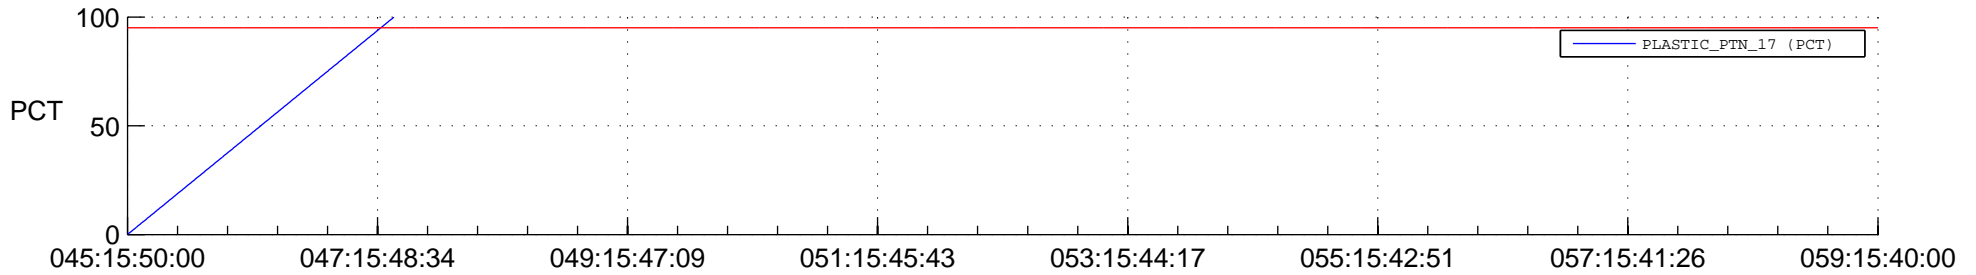

STEREO BEHIND SSR PCT Full Prediction

SWAVES_Percent_Full_Prediction

IMPACT_Percent_Full_Prediction

PLASTIC_Percent_Full_Prediction

Spacecraft_DownLink_Rate

Ground Time (2016:045:15:50:00.000 -2016:059:15:40:00.000)