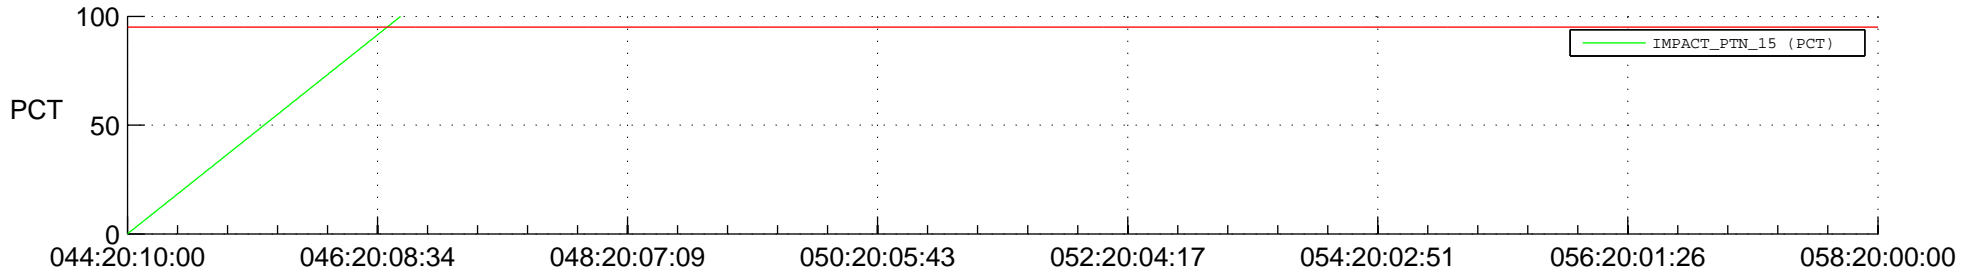

STEREO BEHIND SSR PCT Full Prediction

SWAVES_Percent_Full_Prediction

IMPACT_Percent_Full_Prediction

PLASTIC_Percent_Full_Prediction

Spacecraft_DownLink_Rate

Ground Time (2016:044:20:10:00.000 -2016:058:20:00:00.000)