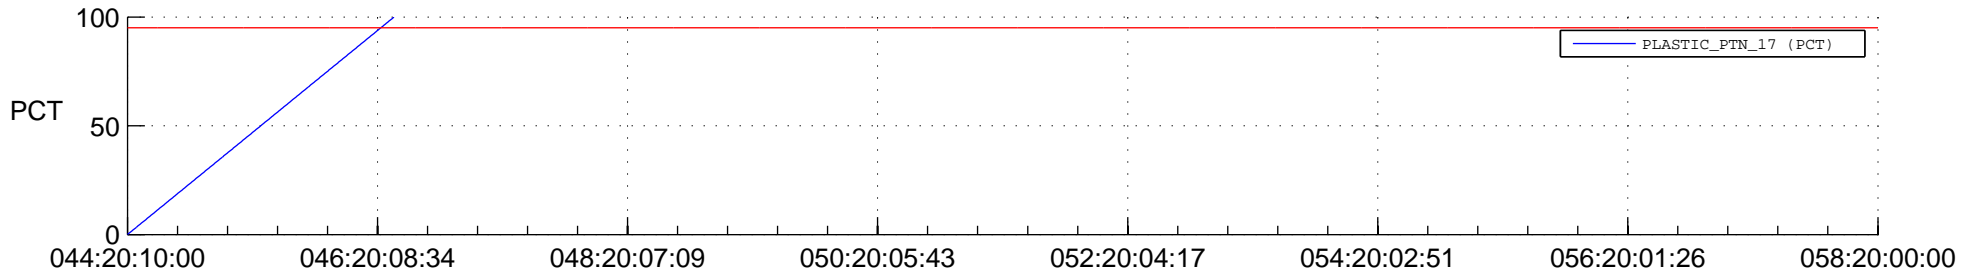

STEREO BEHIND SSR PCT Full Prediction

SWAVES_Percent_Full_Prediction

IMPACT_Percent_Full_Prediction

PLASTIC_Percent_Full_Prediction

Spacecraft_DownLink_Rate

Ground Time (2016:044:20:10:00.000 -2016:058:20:00:00.000)