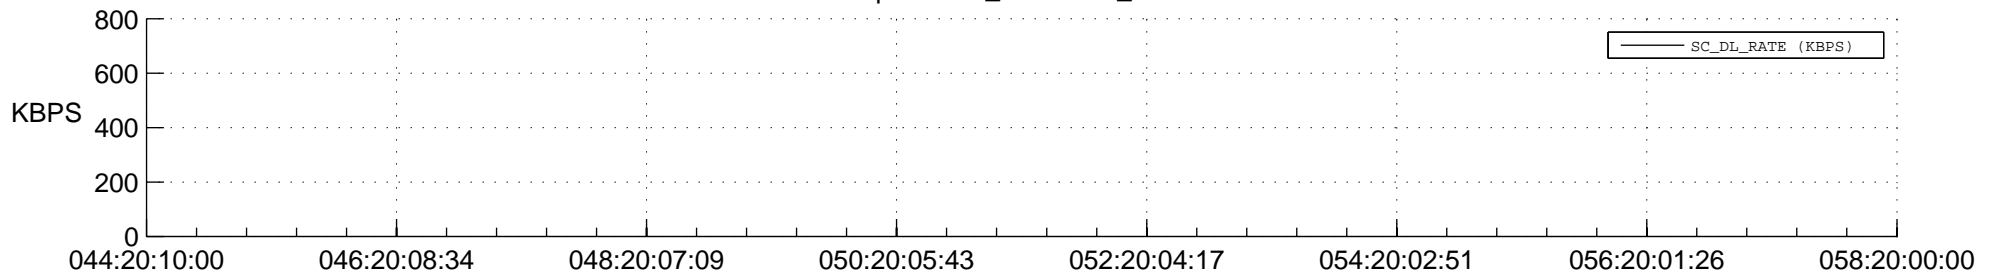

STEREO BEHIND SSR PCT Full Prediction

SWAVES_Percent_Full_Prediction

IMPACT_Percent_Full_Prediction

PLASTIC_Percent_Full_Prediction

Spacecraft_DownLink_Rate

Ground Time (2016:044:20:10:00.000 -2016:058:20:00:00.000)