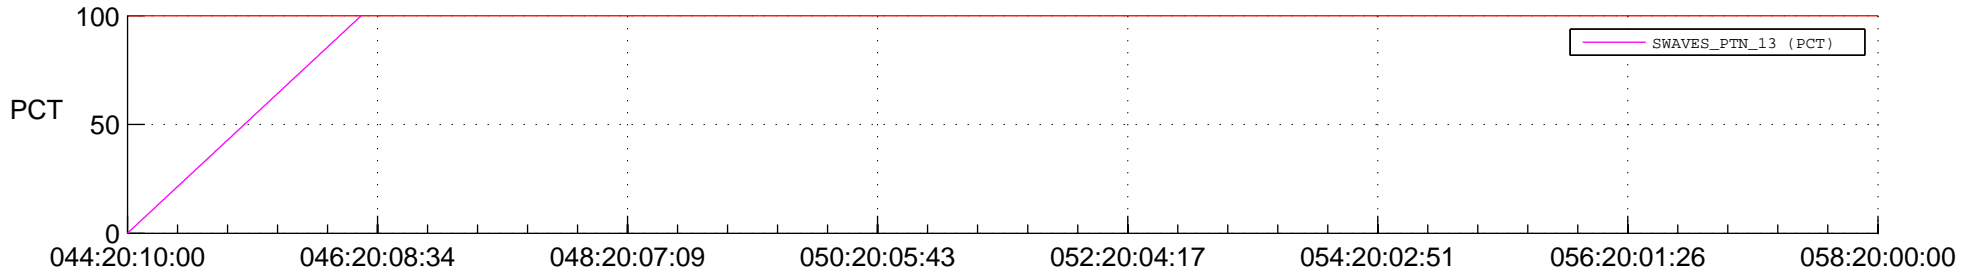

STEREO BEHIND SSR PCT Full Prediction

SWAVES_Percent_Full_Prediction

IMPACT_Percent_Full_Prediction

PLASTIC_Percent_Full_Prediction

Spacecraft_DownLink_Rate

Ground Time (2016:044:20:10:00.000 -2016:058:20:00:00.000)