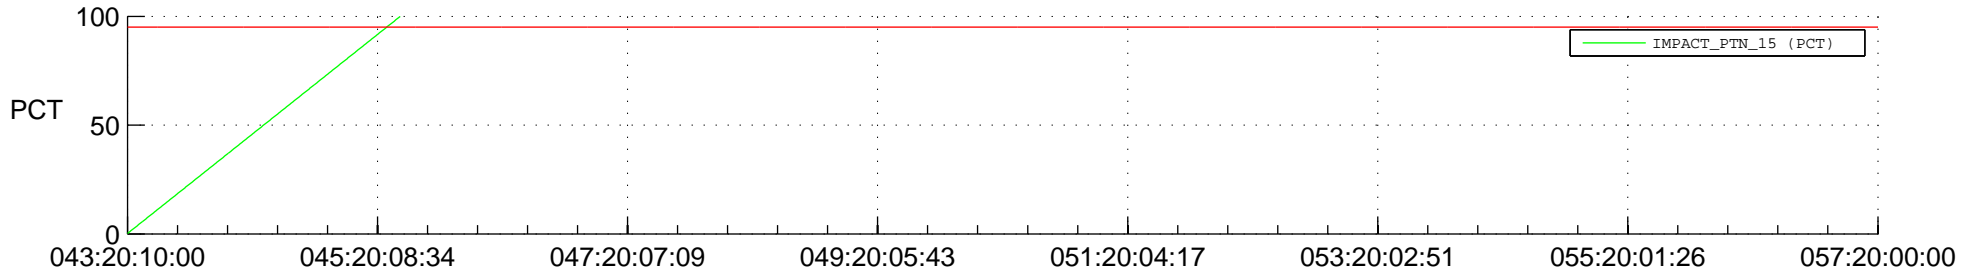

IMPACT_Percent_Full_Prediction