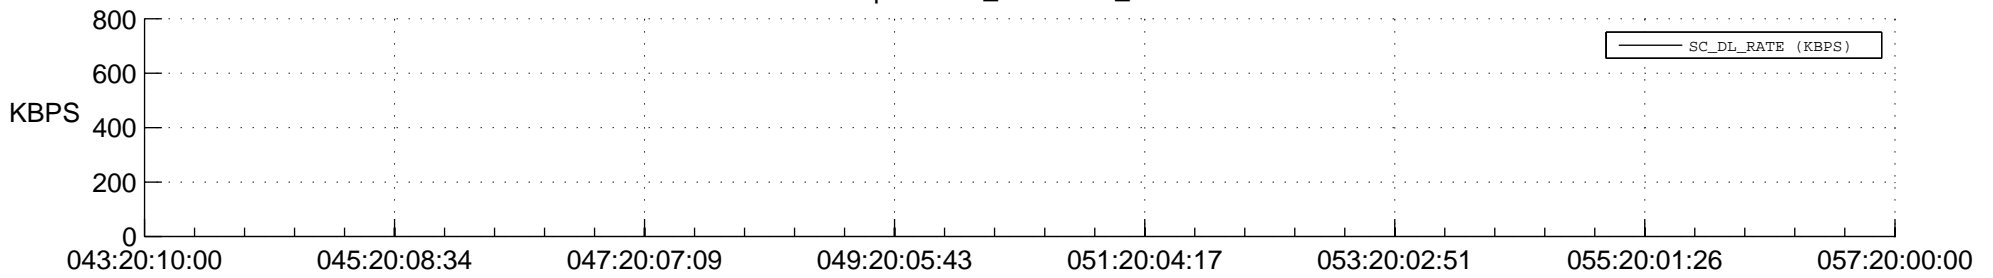

## Spacecraft\_DownLink\_Rate

Ground Time (2016:043:20:10:00.000 -2016:057:20:00:00.000)