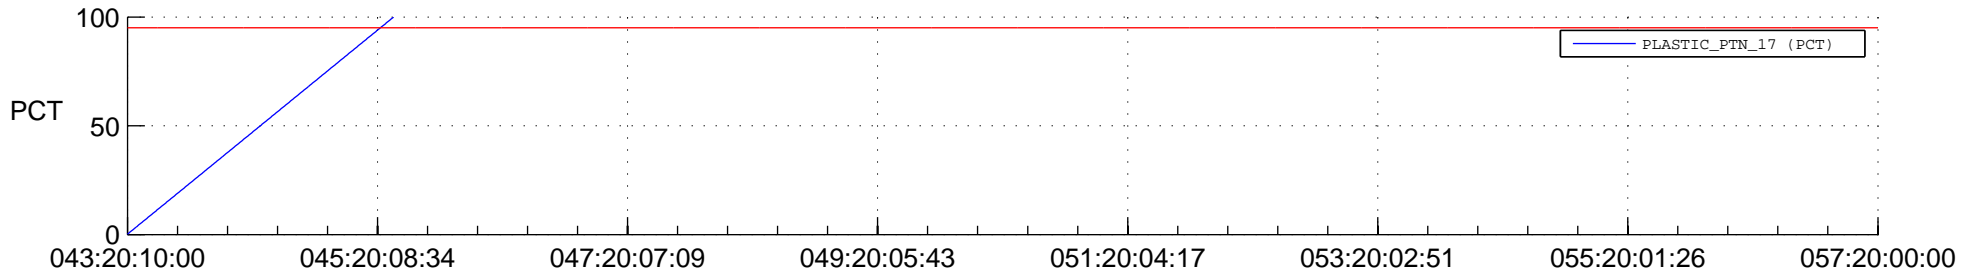

## Spacecraft\_DownLink\_Rate

Ground Time (2016:043:20:10:00.000 -2016:057:20:00:00.000)