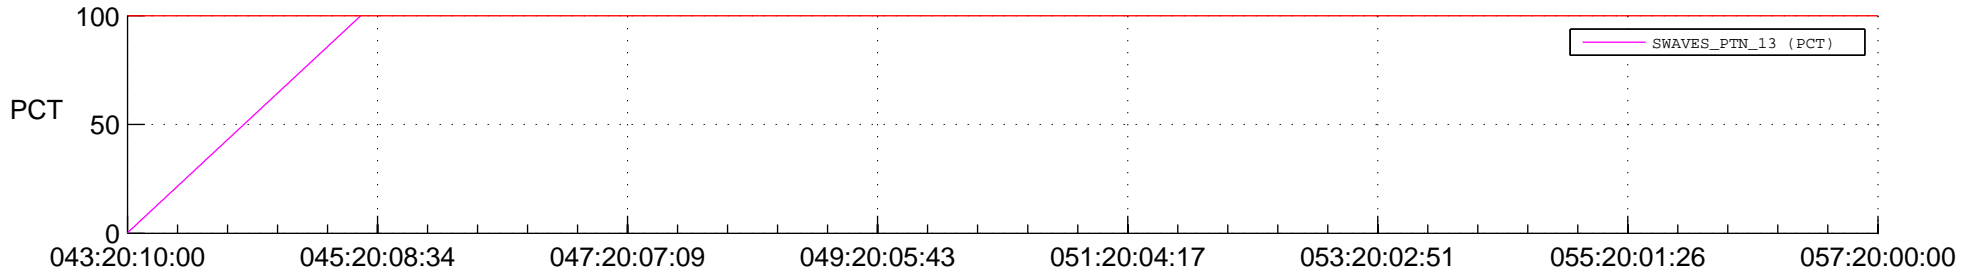

STEREO BEHIND SSR PCT Full Prediction

SWAVES_Percent_Full_Prediction