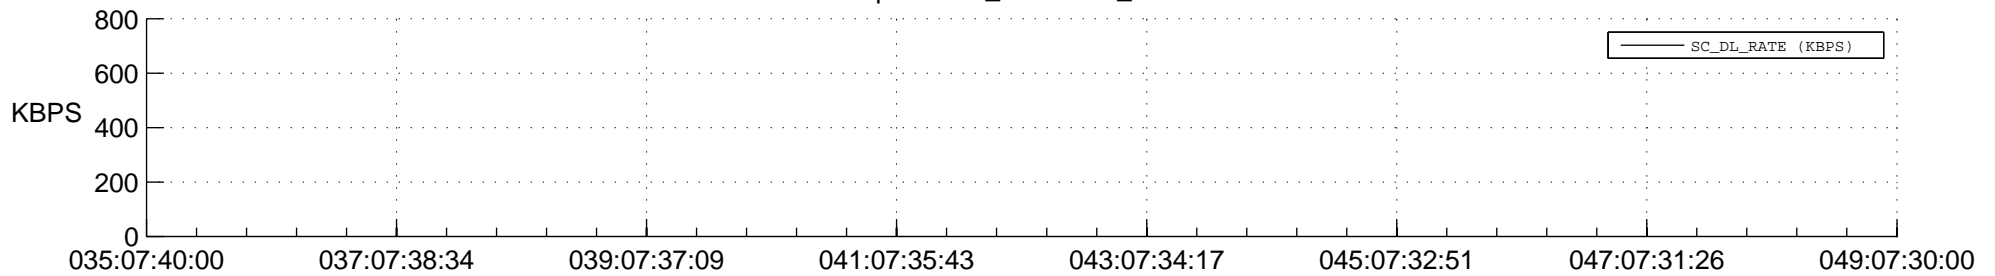

STEREO BEHIND SSR PCT Full Prediction

SWAVES_Percent_Full_Prediction

IMPACT_Percent_Full_Prediction

PLASTIC_Percent_Full_Prediction

Spacecraft_DownLink_Rate

Ground Time (2016:035:07:40:00.000 -2016:049:07:30:00.000)