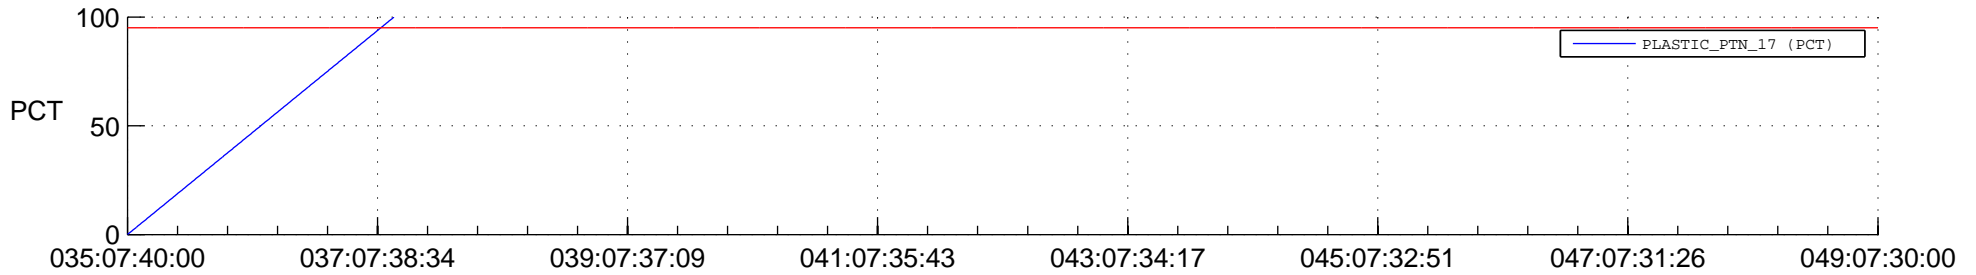

STEREO BEHIND SSR PCT Full Prediction

SWAVES_Percent_Full_Prediction

IMPACT_Percent_Full_Prediction

PLASTIC_Percent_Full_Prediction

Spacecraft_DownLink_Rate

Ground Time (2016:035:07:40:00.000 -2016:049:07:30:00.000)