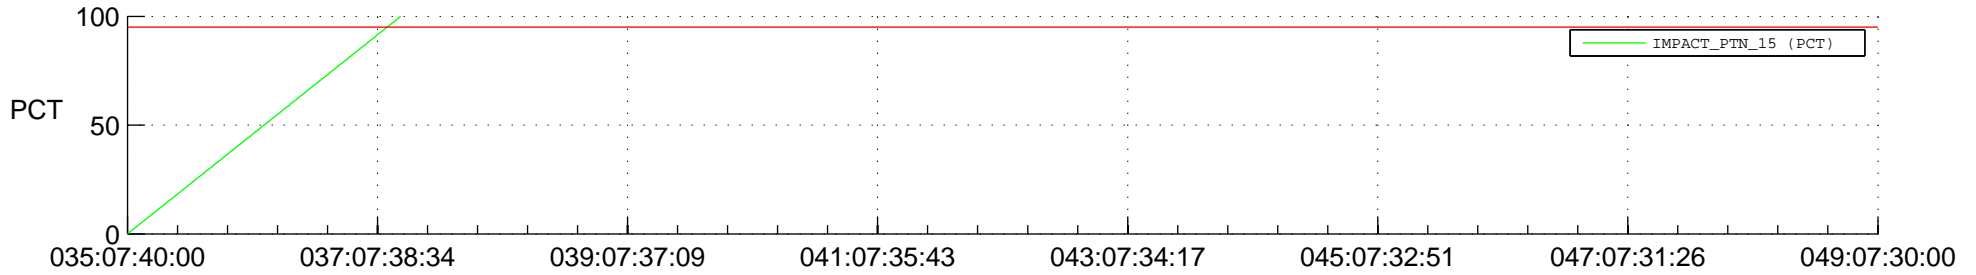

STEREO BEHIND SSR PCT Full Prediction

SWAVES_Percent_Full_Prediction

IMPACT_Percent_Full_Prediction

PLASTIC_Percent_Full_Prediction

Spacecraft_DownLink_Rate

Ground Time (2016:035:07:40:00.000 -2016:049:07:30:00.000)