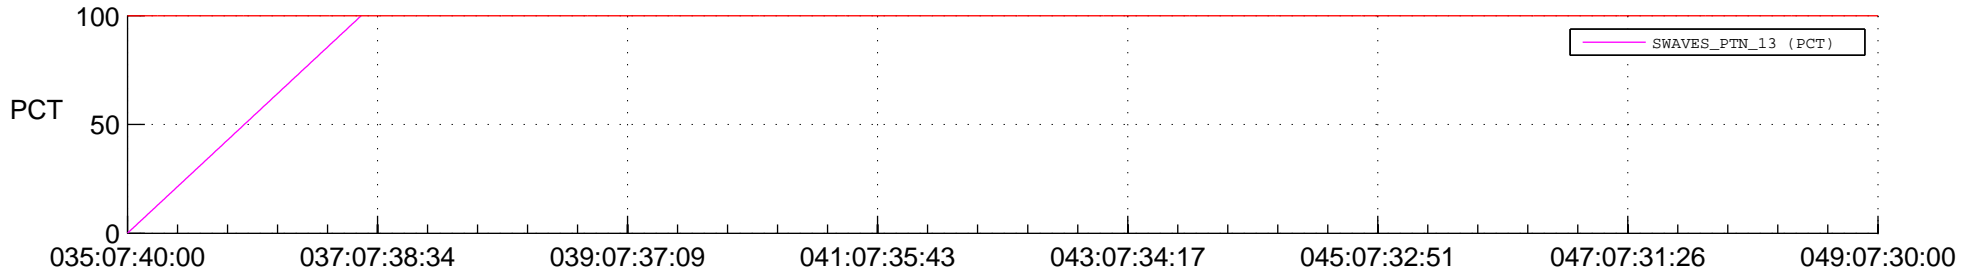

STEREO BEHIND SSR PCT Full Prediction

SWAVES_Percent_Full_Prediction

IMPACT_Percent_Full_Prediction

PLASTIC_Percent_Full_Prediction

Spacecraft_DownLink_Rate

Ground Time (2016:035:07:40:00.000 -2016:049:07:30:00.000)