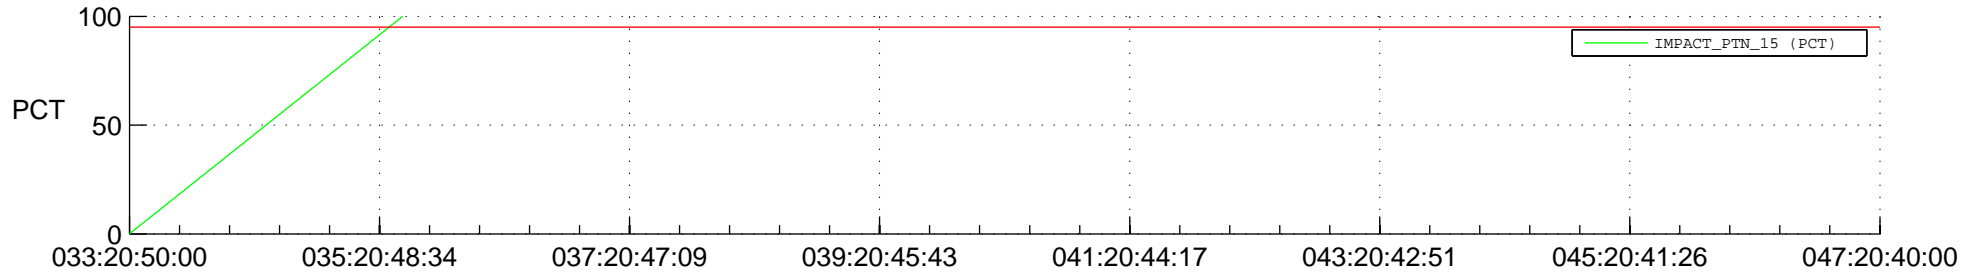

STEREO BEHIND SSR PCT Full Prediction

SWAVES_Percent_Full_Prediction

IMPACT_Percent_Full_Prediction

PLASTIC_Percent_Full_Prediction

Spacecraft_DownLink_Rate

Ground Time (2016:033:20:50:00.000 -2016:047:20:40:00.000)