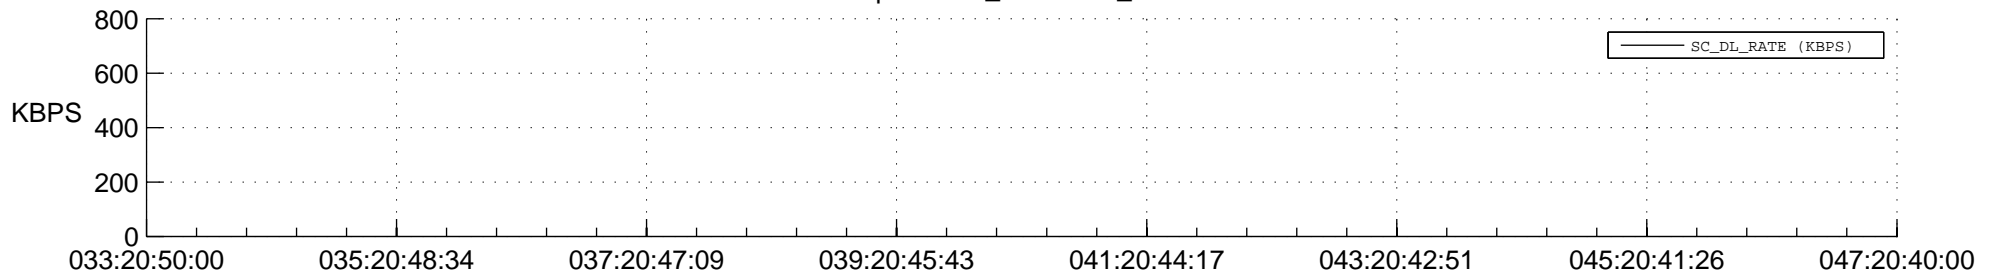

STEREO BEHIND SSR PCT Full Prediction

SWAVES_Percent_Full_Prediction

IMPACT_Percent_Full_Prediction

PLASTIC_Percent_Full_Prediction

Spacecraft_DownLink_Rate

Ground Time (2016:033:20:50:00.000 -2016:047:20:40:00.000)