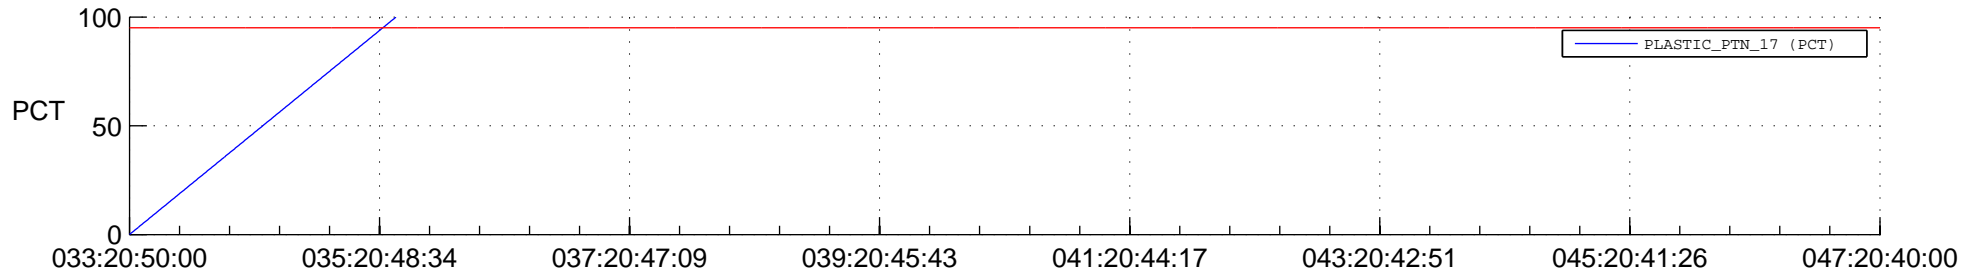

STEREO BEHIND SSR PCT Full Prediction

SWAVES_Percent_Full_Prediction

IMPACT_Percent_Full_Prediction

PLASTIC_Percent_Full_Prediction

Spacecraft_DownLink_Rate

Ground Time (2016:033:20:50:00.000 -2016:047:20:40:00.000)