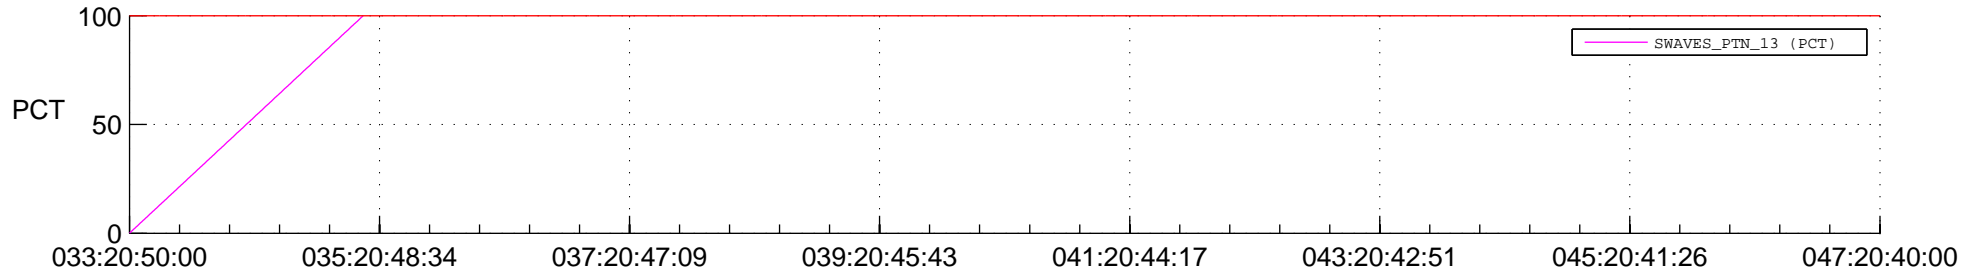

STEREO BEHIND SSR PCT Full Prediction

SWAVES_Percent_Full_Prediction

IMPACT_Percent_Full_Prediction

PLASTIC_Percent_Full_Prediction

Spacecraft_DownLink_Rate

Ground Time (2016:033:20:50:00.000 -2016:047:20:40:00.000)