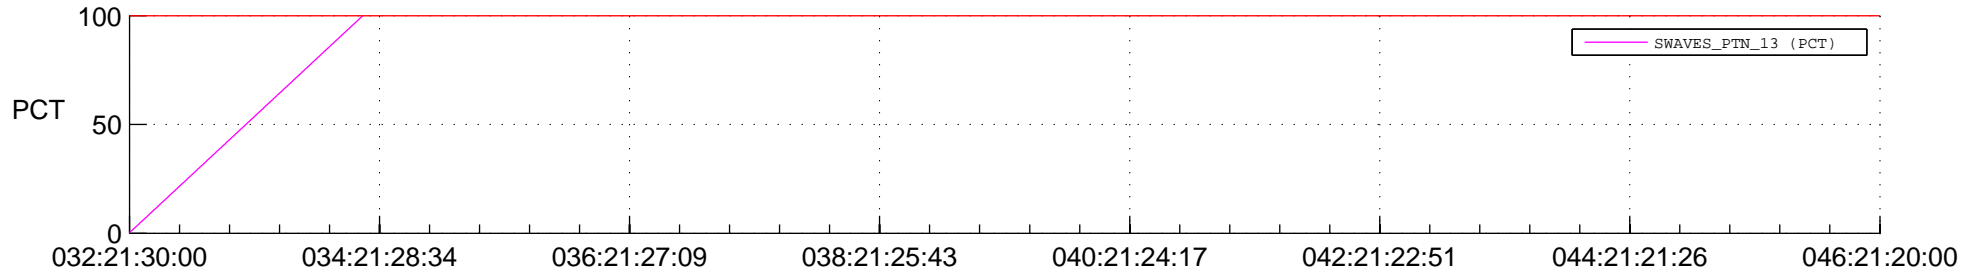

STEREO BEHIND SSR PCT Full Prediction

SWAVES_Percent_Full_Prediction

IMPACT_Percent_Full_Prediction

PLASTIC_Percent_Full_Prediction

Spacecraft_DownLink_Rate

Ground Time (2016:032:21:30:00.000 -2016:046:21:20:00.000)