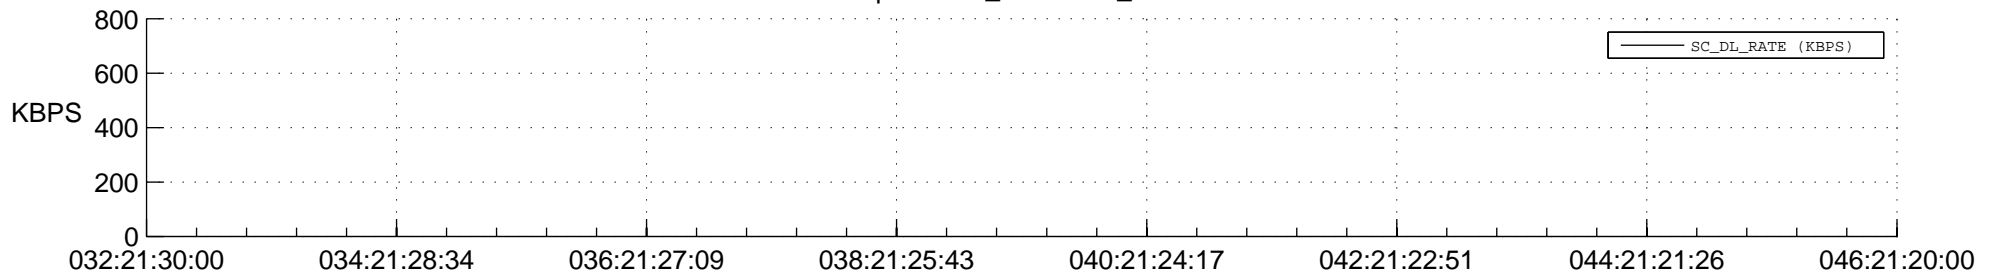

STEREO BEHIND SSR PCT Full Prediction

SWAVES_Percent_Full_Prediction

IMPACT_Percent_Full_Prediction

PLASTIC_Percent_Full_Prediction

Spacecraft_DownLink_Rate

Ground Time (2016:032:21:30:00.000 -2016:046:21:20:00.000)