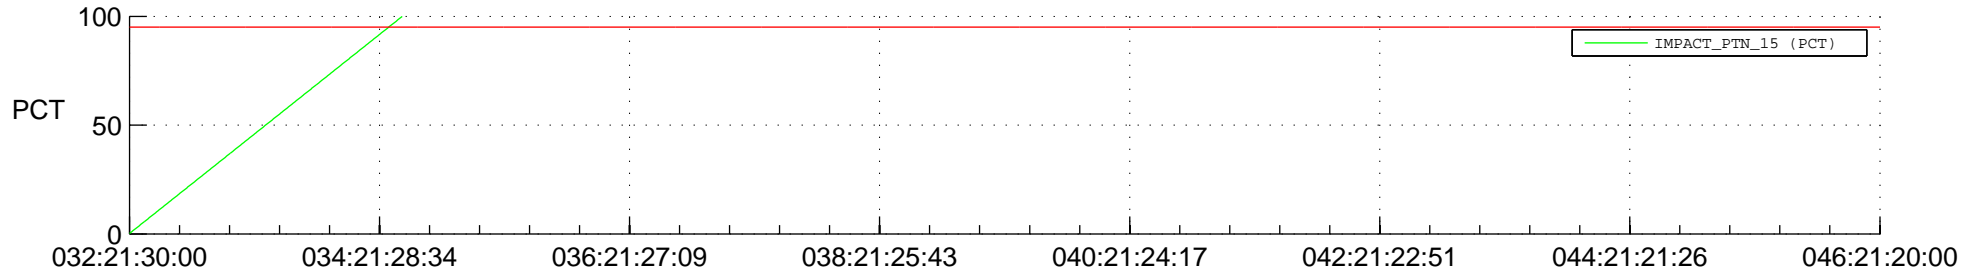

STEREO BEHIND SSR PCT Full Prediction

SWAVES_Percent_Full_Prediction

IMPACT_Percent_Full_Prediction

PLASTIC_Percent_Full_Prediction

Spacecraft_DownLink_Rate

Ground Time (2016:032:21:30:00.000 -2016:046:21:20:00.000)