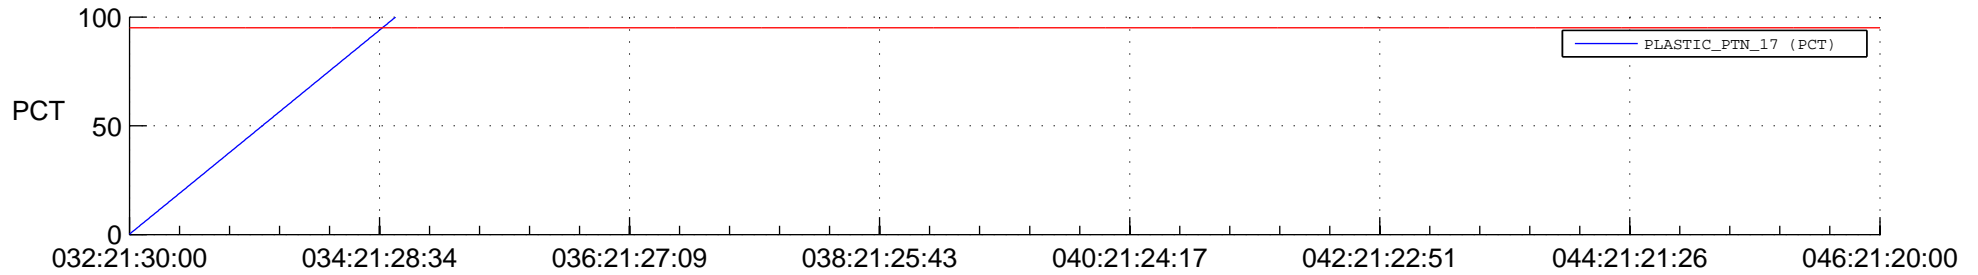

STEREO BEHIND SSR PCT Full Prediction

SWAVES_Percent_Full_Prediction

IMPACT_Percent_Full_Prediction

PLASTIC_Percent_Full_Prediction

Spacecraft_DownLink_Rate

Ground Time (2016:032:21:30:00.000 -2016:046:21:20:00.000)