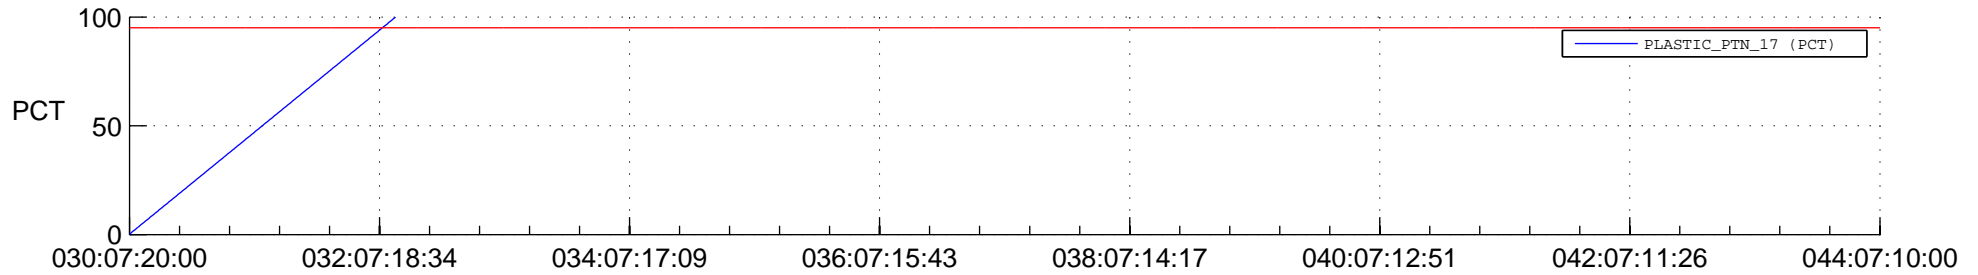

STEREO BEHIND SSR PCT Full Prediction

SWAVES_Percent_Full_Prediction

IMPACT_Percent_Full_Prediction

PLASTIC_Percent_Full_Prediction

Spacecraft_DownLink_Rate

Ground Time (2016:030:07:20:00.000 -2016:044:07:10:00.000)