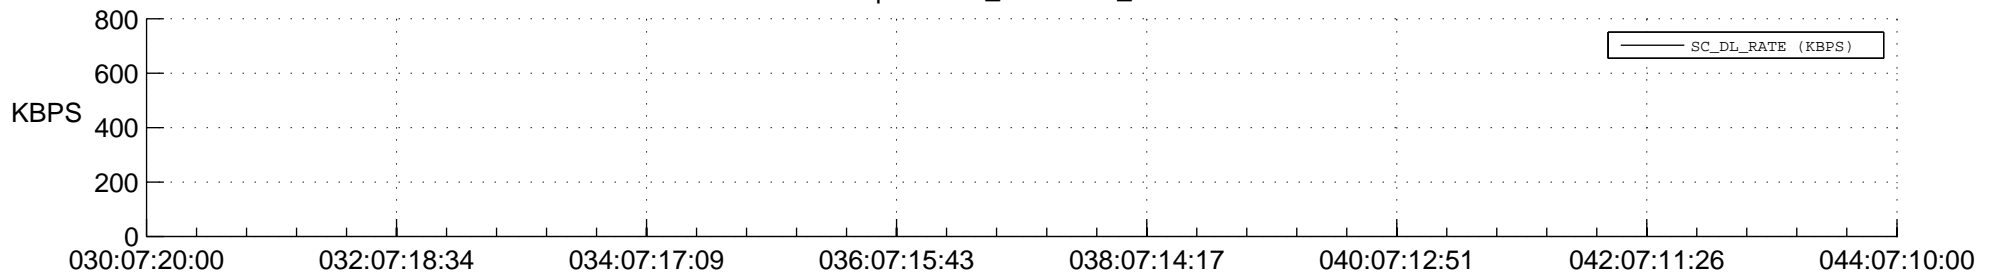

STEREO BEHIND SSR PCT Full Prediction

SWAVES_Percent_Full_Prediction

IMPACT_Percent_Full_Prediction

PLASTIC_Percent_Full_Prediction

Spacecraft_DownLink_Rate

Ground Time (2016:030:07:20:00.000 -2016:044:07:10:00.000)