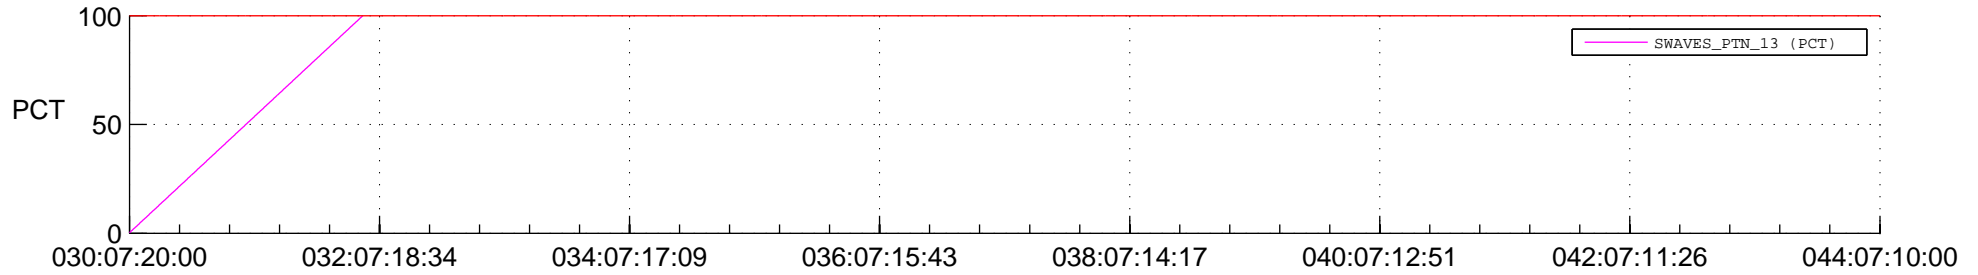

STEREO BEHIND SSR PCT Full Prediction

SWAVES_Percent_Full_Prediction

IMPACT_Percent_Full_Prediction

PLASTIC_Percent_Full_Prediction

Spacecraft_DownLink_Rate

Ground Time (2016:030:07:20:00.000 -2016:044:07:10:00.000)