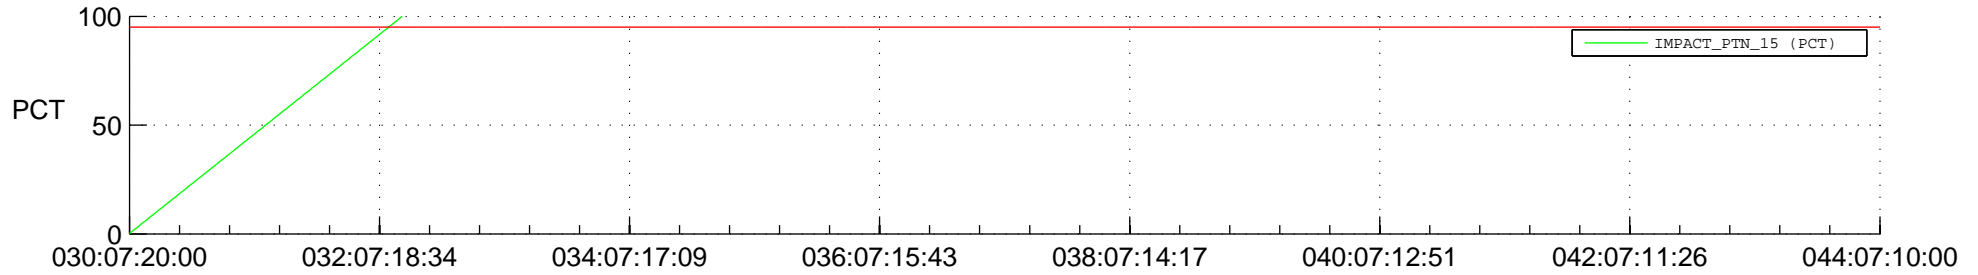

STEREO BEHIND SSR PCT Full Prediction

SWAVES_Percent_Full_Prediction

IMPACT_Percent_Full_Prediction

PLASTIC_Percent_Full_Prediction

Spacecraft_DownLink_Rate

Ground Time (2016:030:07:20:00.000 -2016:044:07:10:00.000)