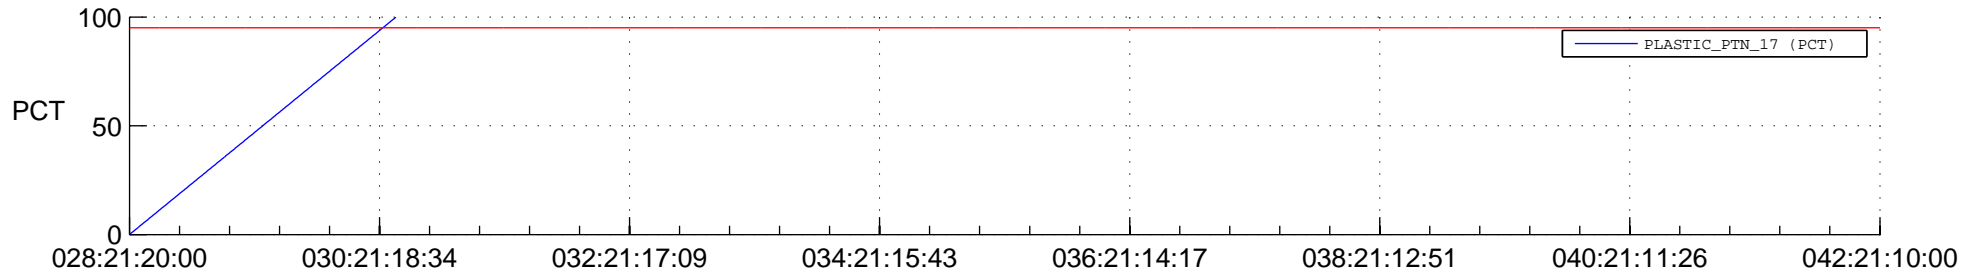

STEREO BEHIND SSR PCT Full Prediction

SWAVES_Percent_Full_Prediction

IMPACT_Percent_Full_Prediction

PLASTIC_Percent_Full_Prediction

Spacecraft_DownLink_Rate

Ground Time (2016:028:21:20:00.000 -2016:042:21:10:00.000)