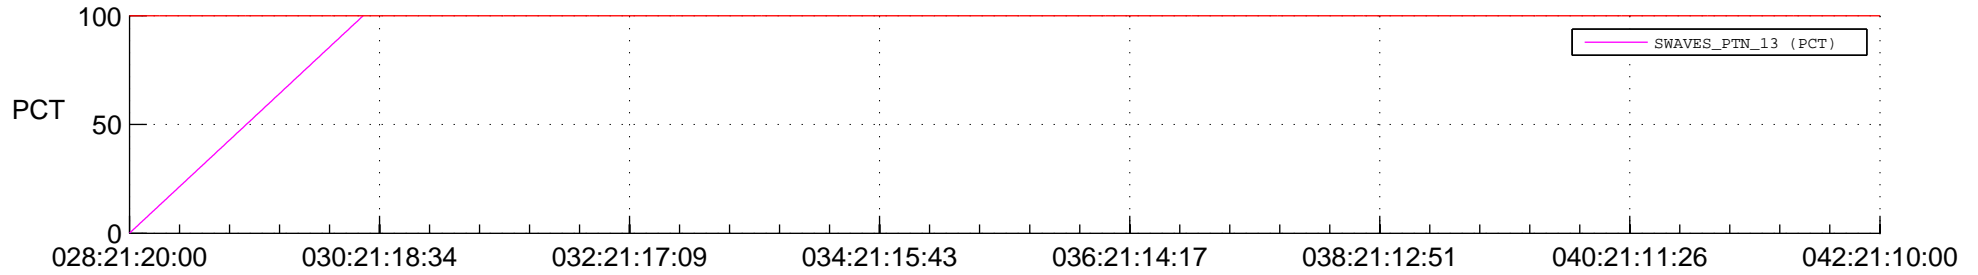

STEREO BEHIND SSR PCT Full Prediction

SWAVES_Percent_Full_Prediction

IMPACT_Percent_Full_Prediction

PLASTIC_Percent_Full_Prediction

Spacecraft_DownLink_Rate

Ground Time (2016:028:21:20:00.000 -2016:042:21:10:00.000)