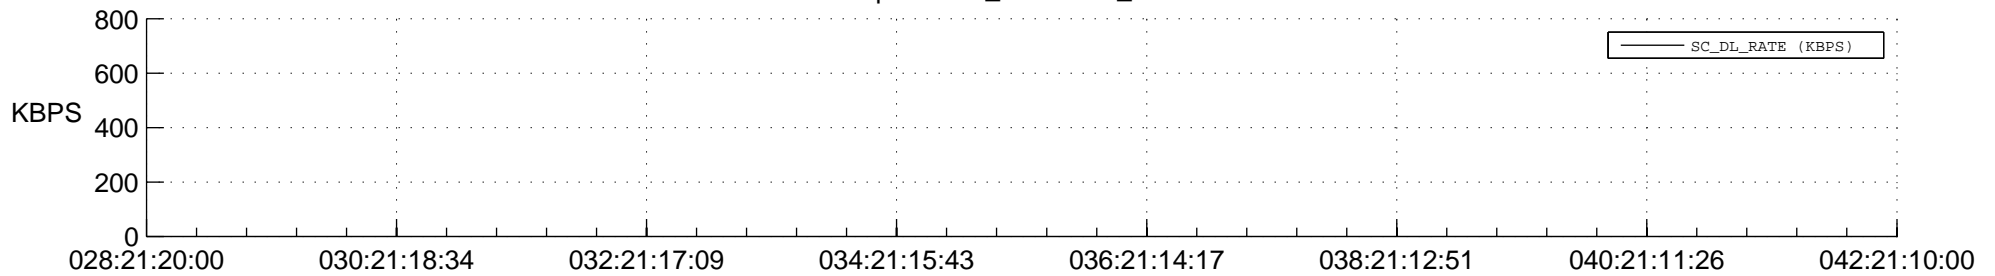

STEREO BEHIND SSR PCT Full Prediction

SWAVES_Percent_Full_Prediction

IMPACT_Percent_Full_Prediction

PLASTIC_Percent_Full_Prediction

Spacecraft_DownLink_Rate

Ground Time (2016:028:21:20:00.000 -2016:042:21:10:00.000)