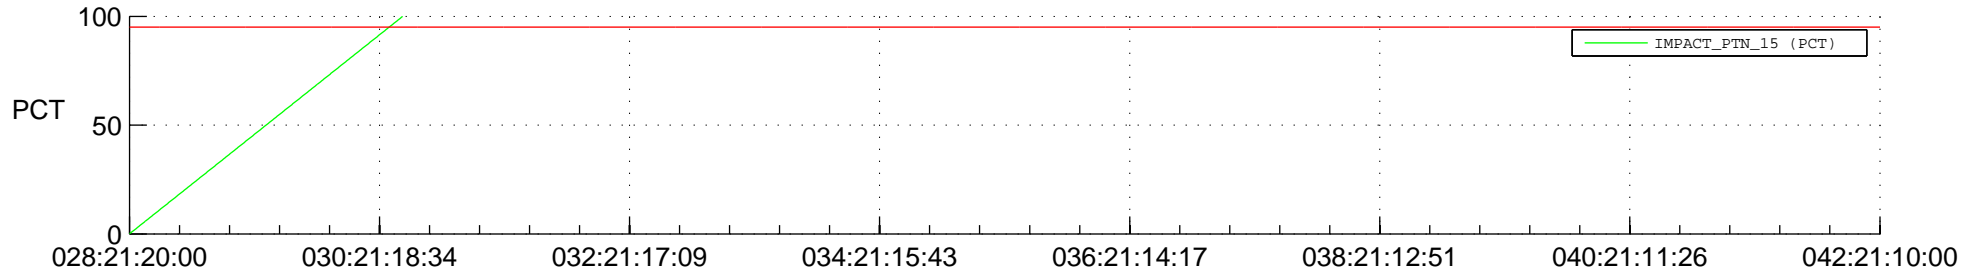

STEREO BEHIND SSR PCT Full Prediction

SWAVES_Percent_Full_Prediction

IMPACT_Percent_Full_Prediction

PLASTIC_Percent_Full_Prediction

Spacecraft_DownLink_Rate

Ground Time (2016:028:21:20:00.000 -2016:042:21:10:00.000)