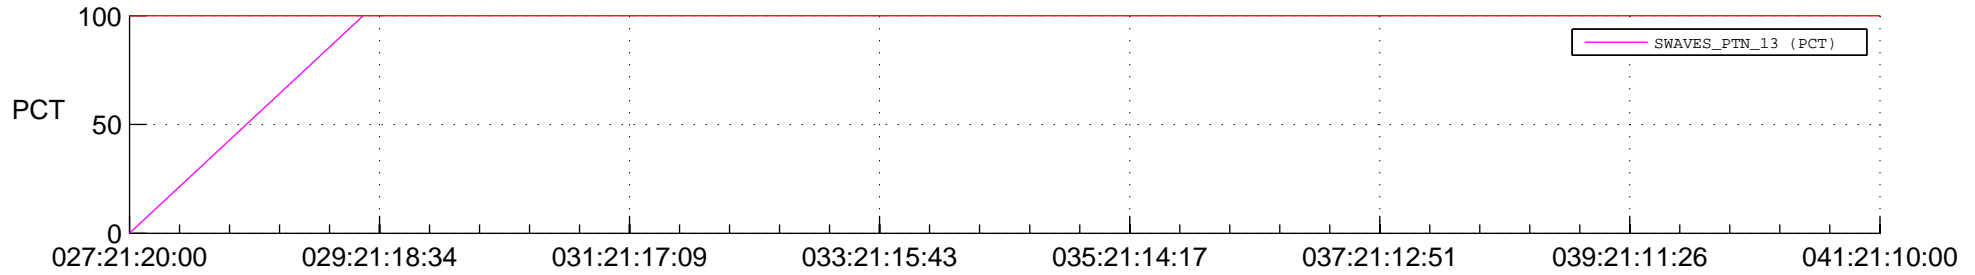

STEREO BEHIND SSR PCT Full Prediction

SWAVES_Percent_Full_Prediction

IMPACT_Percent_Full_Prediction

PLASTIC_Percent_Full_Prediction

Spacecraft_DownLink_Rate