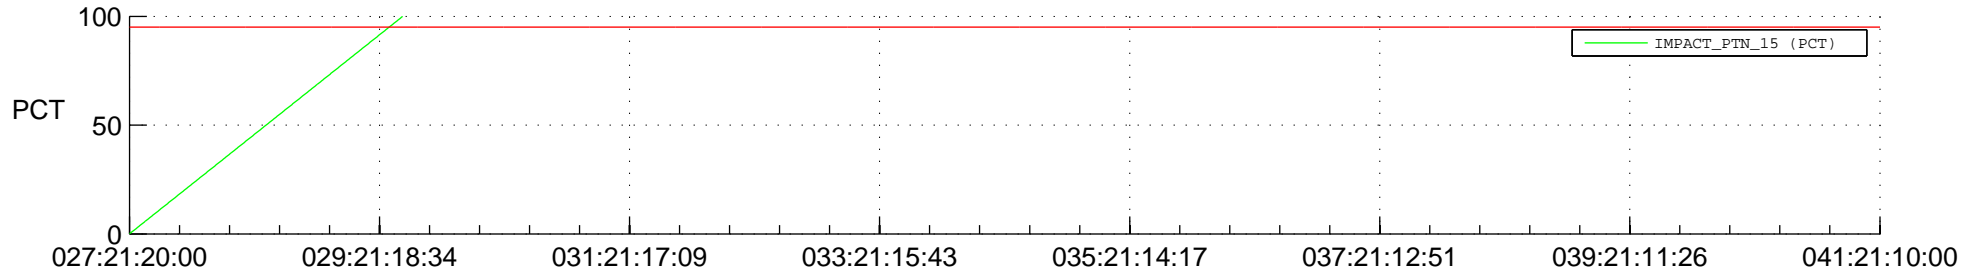

STEREO BEHIND SSR PCT Full Prediction

SWAVES_Percent_Full_Prediction

IMPACT_Percent_Full_Prediction

PLASTIC_Percent_Full_Prediction

Spacecraft_DownLink_Rate