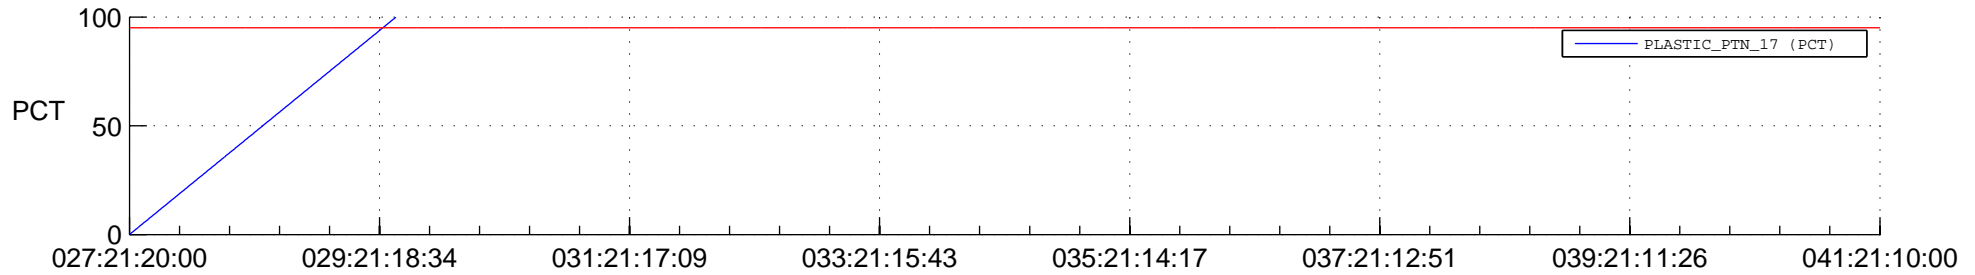

STEREO BEHIND SSR PCT Full Prediction

SWAVES_Percent_Full_Prediction

IMPACT_Percent_Full_Prediction

PLASTIC_Percent_Full_Prediction

Spacecraft_DownLink_Rate