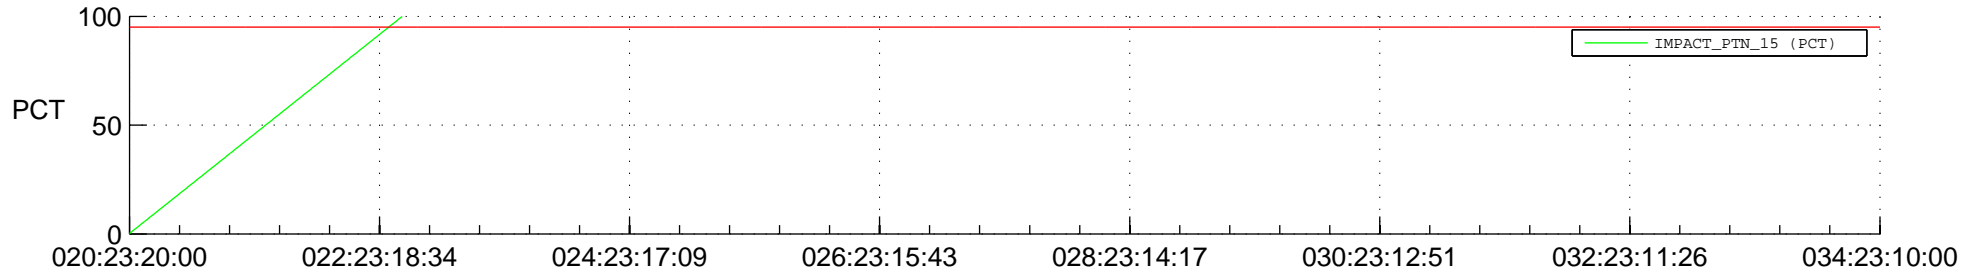

STEREO BEHIND SSR PCT Full Prediction

SWAVES_Percent_Full_Prediction

IMPACT_Percent_Full_Prediction

PLASTIC_Percent_Full_Prediction

Spacecraft_DownLink_Rate

Ground Time (2016:020:23:20:00.000 -2016:034:23:10:00.000)