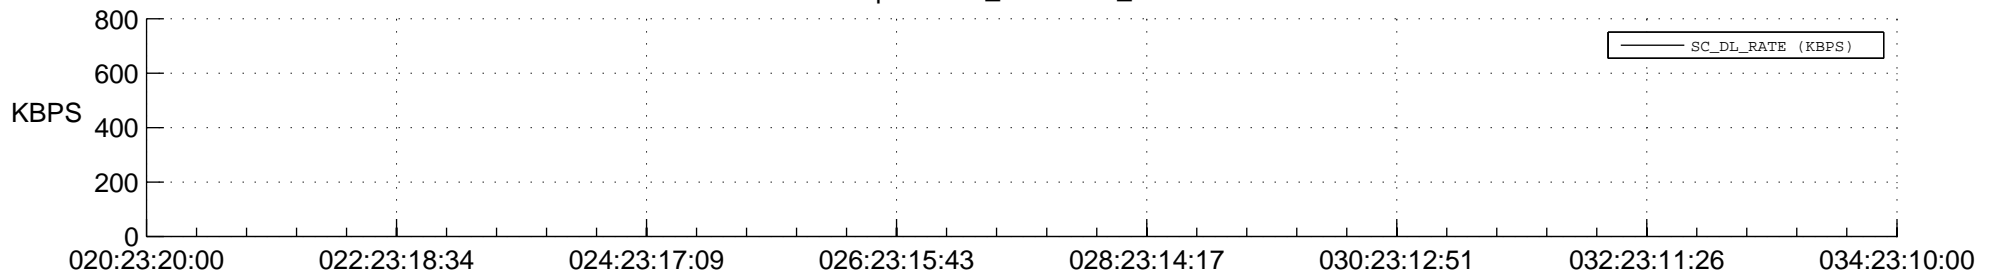

STEREO BEHIND SSR PCT Full Prediction

SWAVES_Percent_Full_Prediction

IMPACT_Percent_Full_Prediction

PLASTIC_Percent_Full_Prediction

Spacecraft_DownLink_Rate

Ground Time (2016:020:23:20:00.000 -2016:034:23:10:00.000)