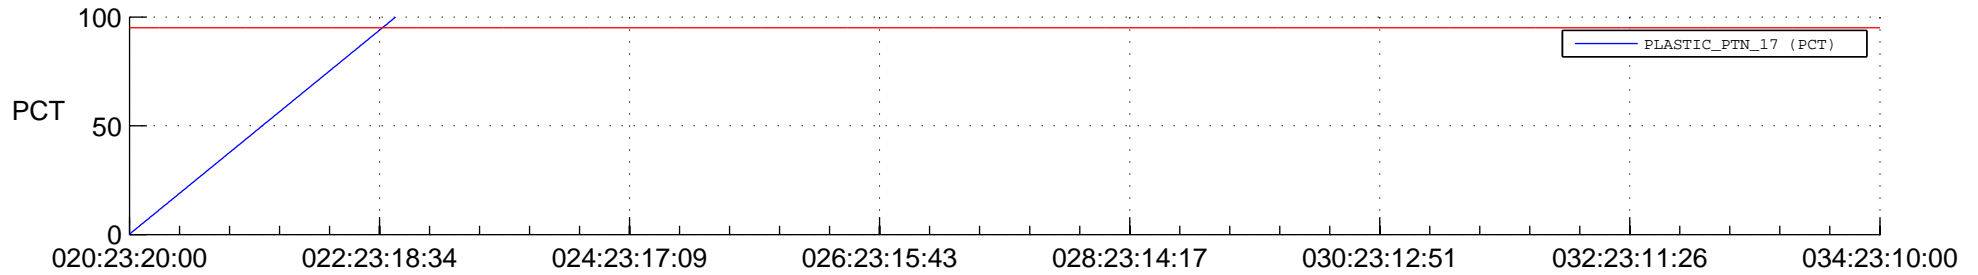

STEREO BEHIND SSR PCT Full Prediction

SWAVES_Percent_Full_Prediction

IMPACT_Percent_Full_Prediction

PLASTIC_Percent_Full_Prediction

Spacecraft_DownLink_Rate

Ground Time (2016:020:23:20:00.000 -2016:034:23:10:00.000)