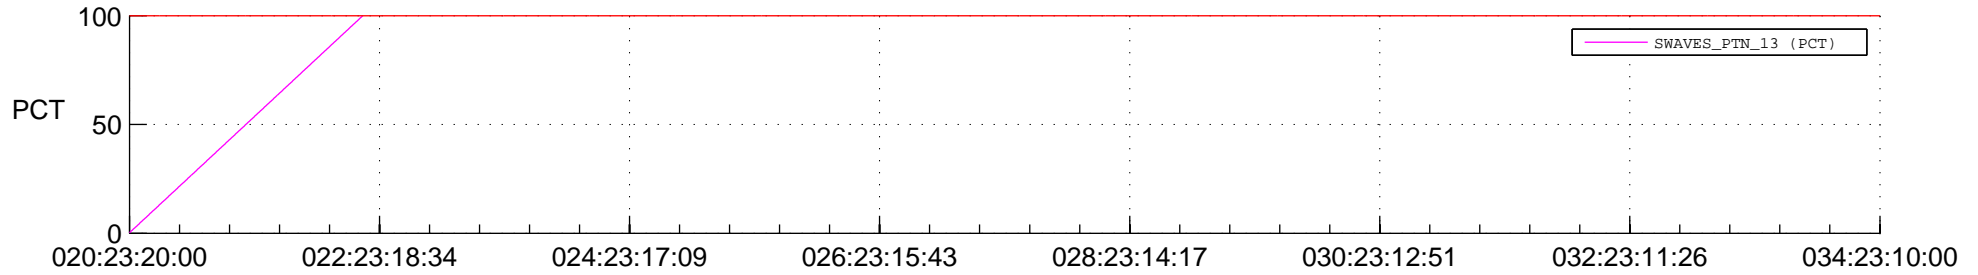

STEREO BEHIND SSR PCT Full Prediction

SWAVES_Percent_Full_Prediction

IMPACT_Percent_Full_Prediction

PLASTIC_Percent_Full_Prediction

Spacecraft_DownLink_Rate

Ground Time (2016:020:23:20:00.000 -2016:034:23:10:00.000)