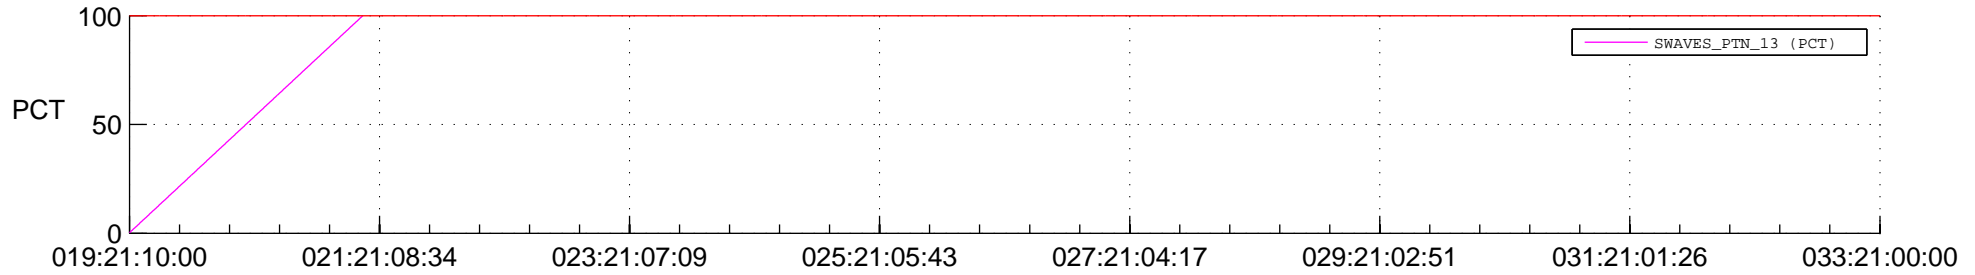

STEREO BEHIND SSR PCT Full Prediction

SWAVES_Percent_Full_Prediction