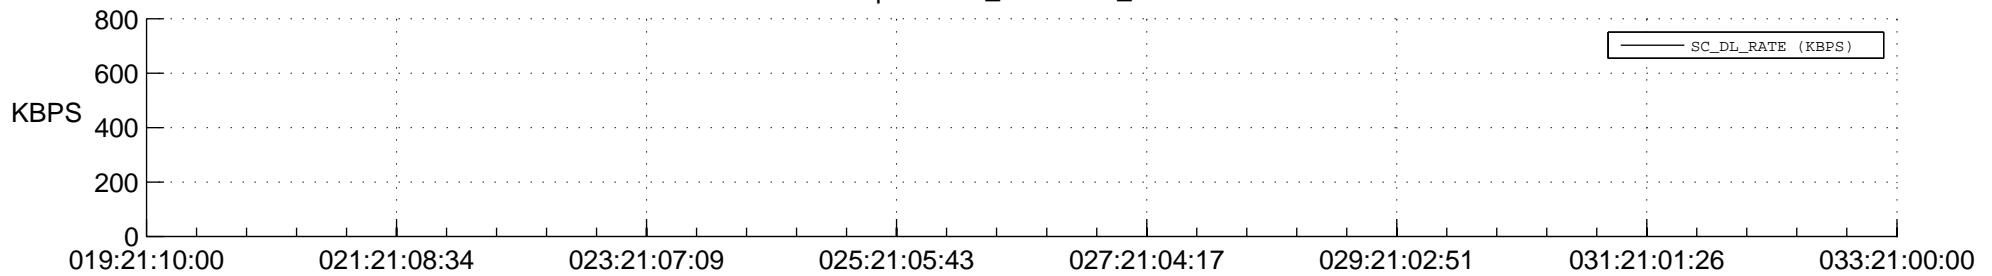

## Spacecraft\_DownLink\_Rate

Ground Time (2016:019:21:10:00.000 -2016:033:21:00:00.000)