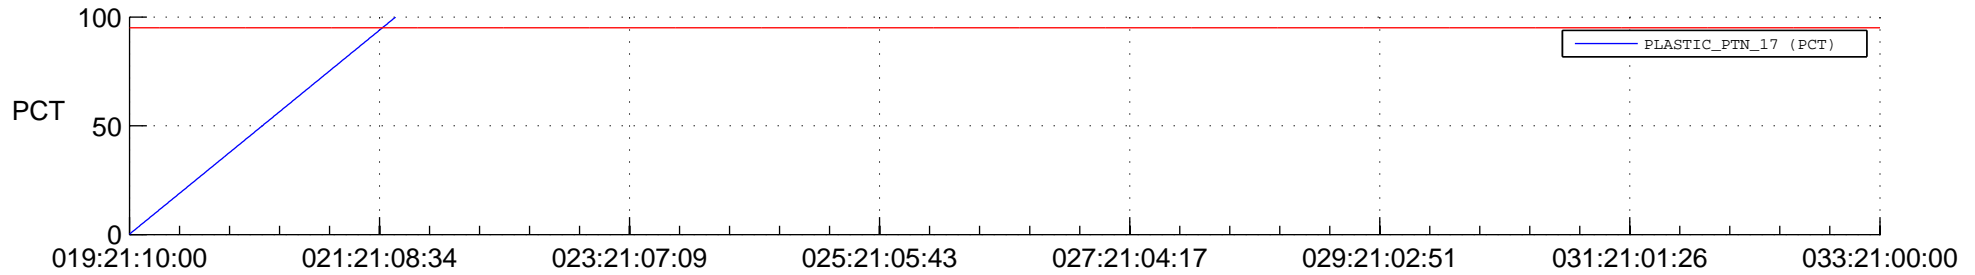

## Spacecraft\_DownLink\_Rate

Ground Time (2016:019:21:10:00.000 -2016:033:21:00:00.000)