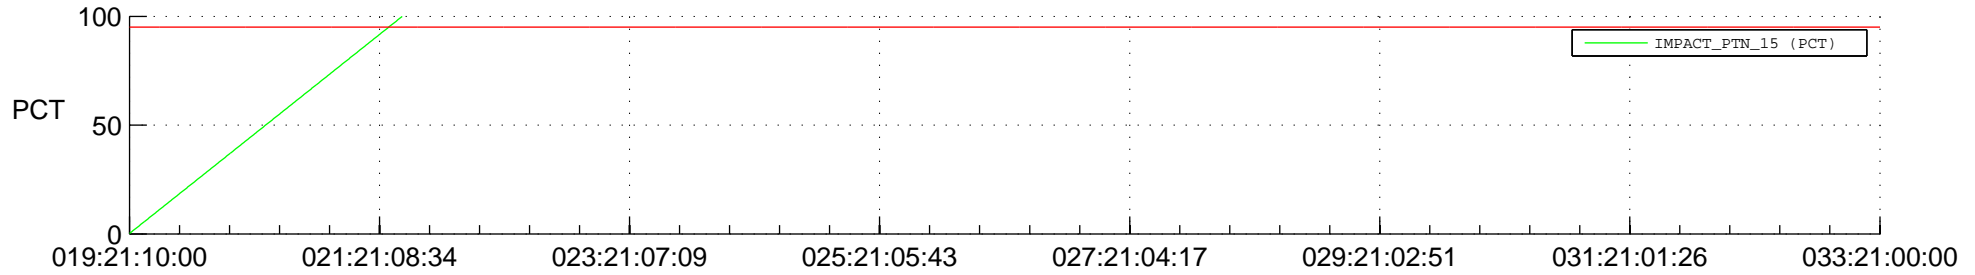

IMPACT_Percent_Full_Prediction