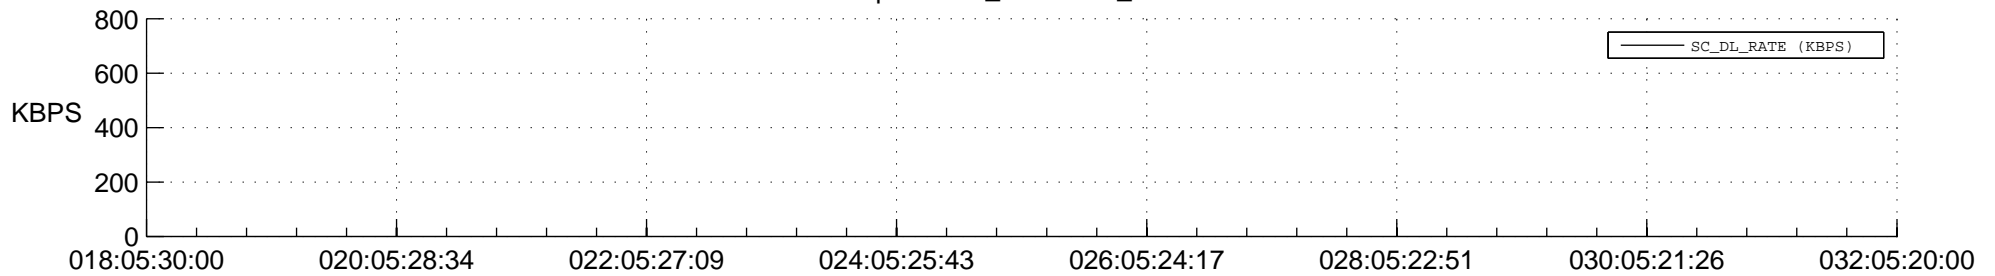

## Spacecraft\_DownLink\_Rate

Ground Time (2016:018:05:30:00.000 - 2016:032:05:20:00.000)