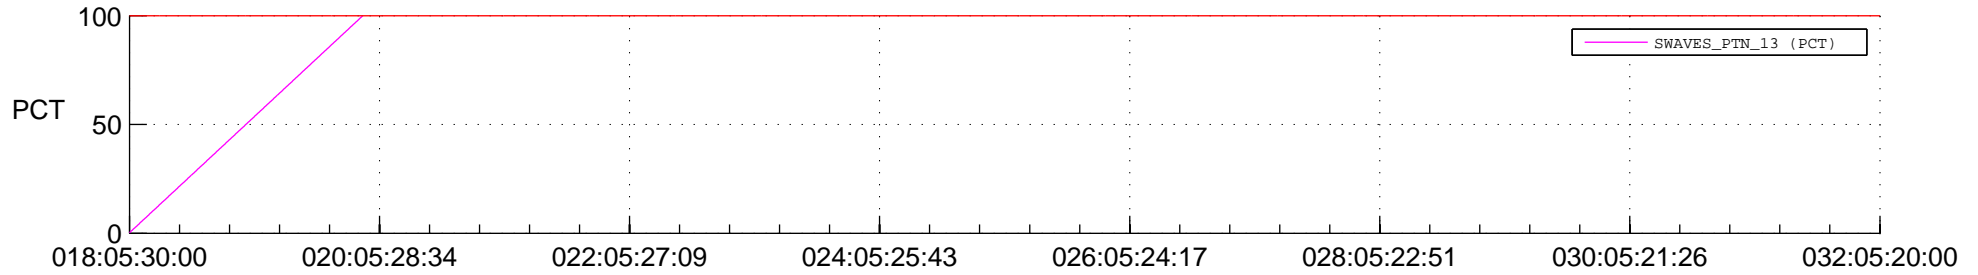

STEREO BEHIND SSR PCT Full Prediction

SWAVES_Percent_Full_Prediction