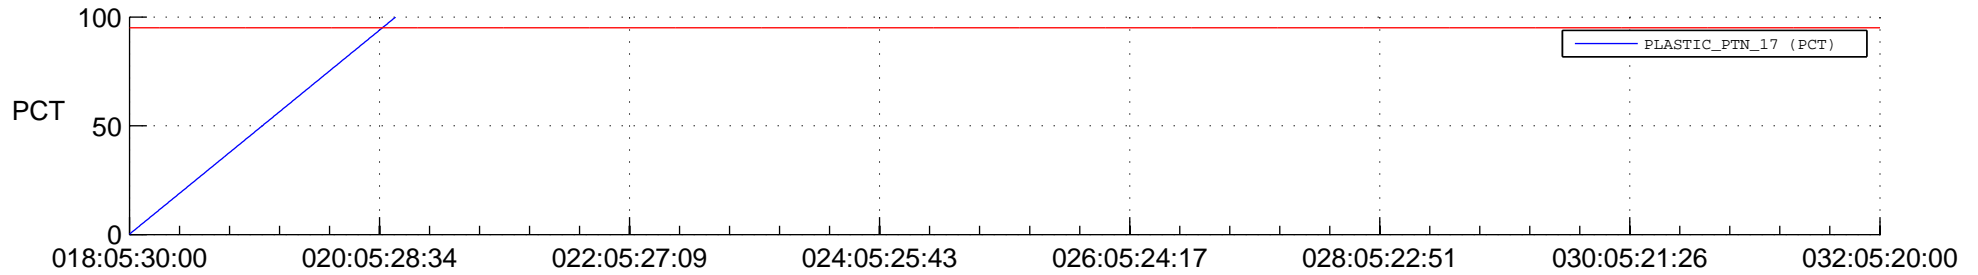

## Spacecraft\_DownLink\_Rate

Ground Time (2016:018:05:30:00.000 - 2016:032:05:20:00.000)