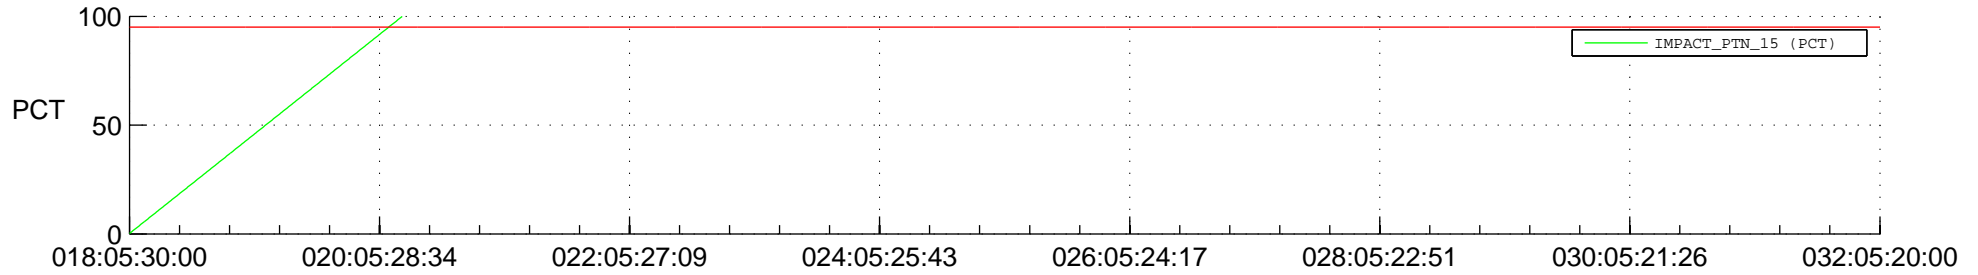

IMPACT_Percent_Full_Prediction