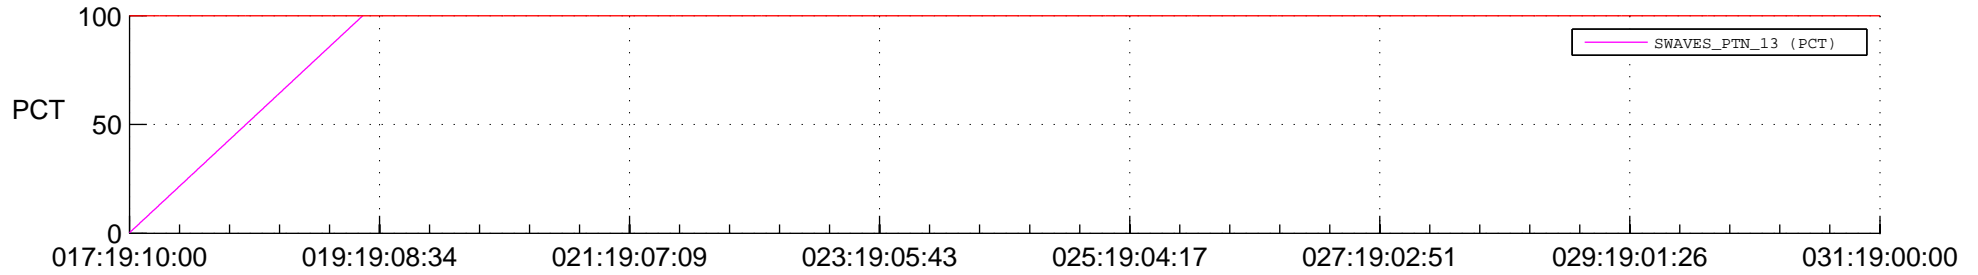

STEREO BEHIND SSR PCT Full Prediction

SWAVES_Percent_Full_Prediction