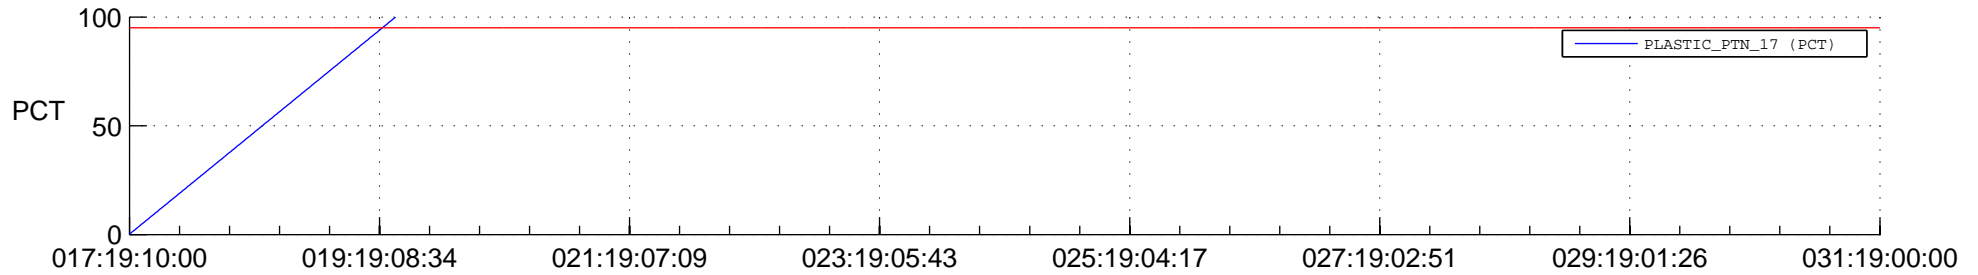

## Spacecraft\_DownLink\_Rate

Ground Time (2016:017:19:10:00.000 -2016:031:19:00:00.000)