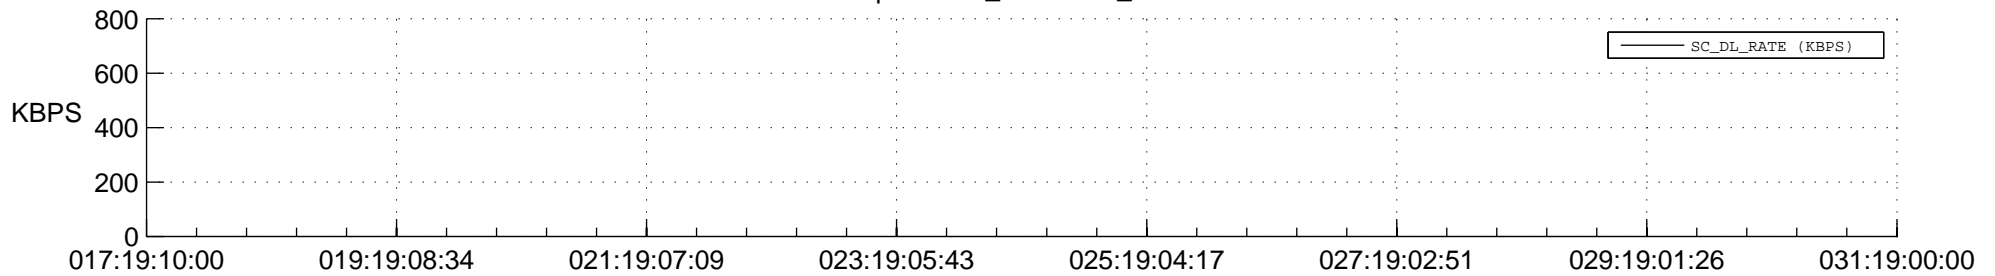

## Spacecraft\_DownLink\_Rate

Ground Time (2016:017:19:10:00.000 -2016:031:19:00:00.000)