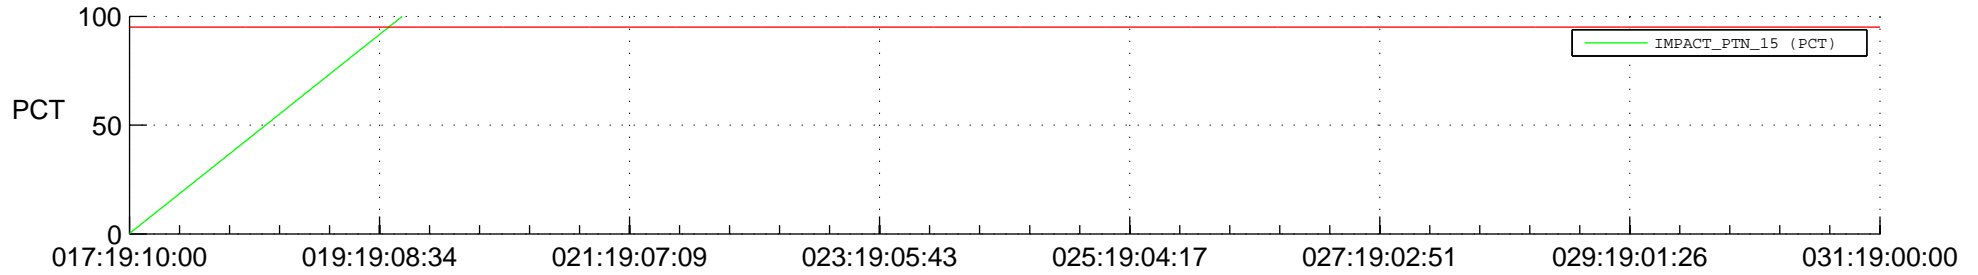

IMPACT_Percent_Full_Prediction