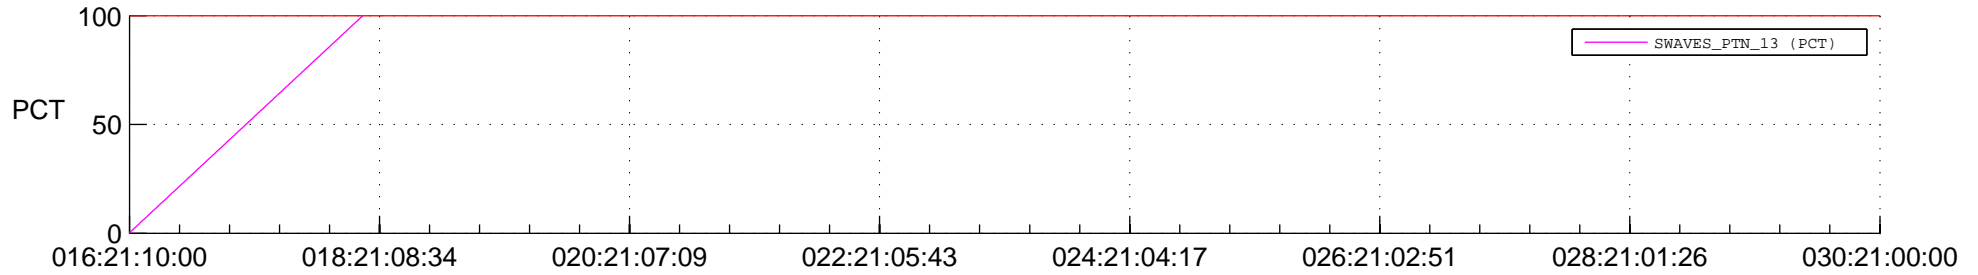

STEREO BEHIND SSR PCT Full Prediction

SWAVES_Percent_Full_Prediction

IMPACT_Percent_Full_Prediction

PLASTIC_Percent_Full_Prediction

Spacecraft_DownLink_Rate

Ground Time (2016:016:21:10:00.000 -2016:030:21:00:00.000)