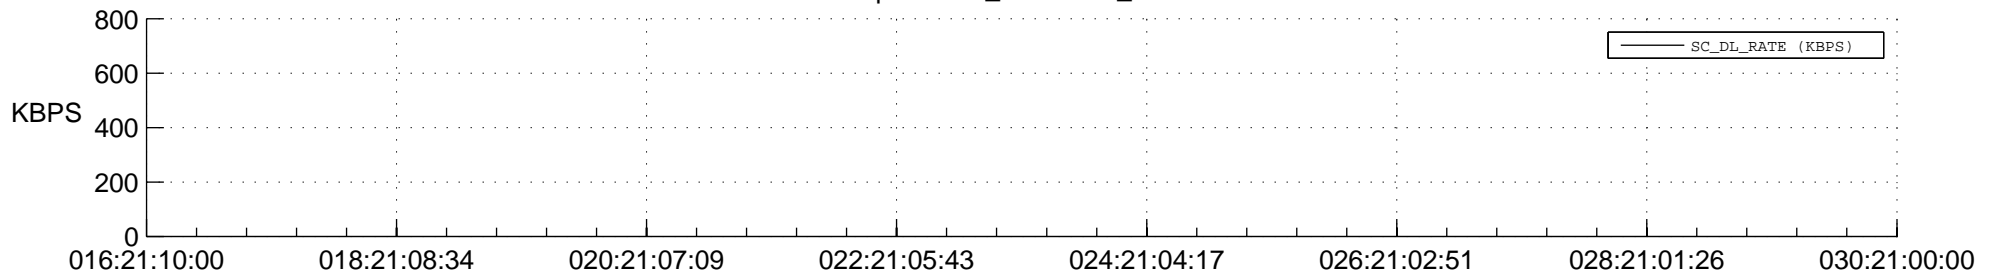

STEREO BEHIND SSR PCT Full Prediction

SWAVES_Percent_Full_Prediction

IMPACT_Percent_Full_Prediction

PLASTIC_Percent_Full_Prediction

Spacecraft_DownLink_Rate

Ground Time (2016:016:21:10:00.000 -2016:030:21:00:00.000)