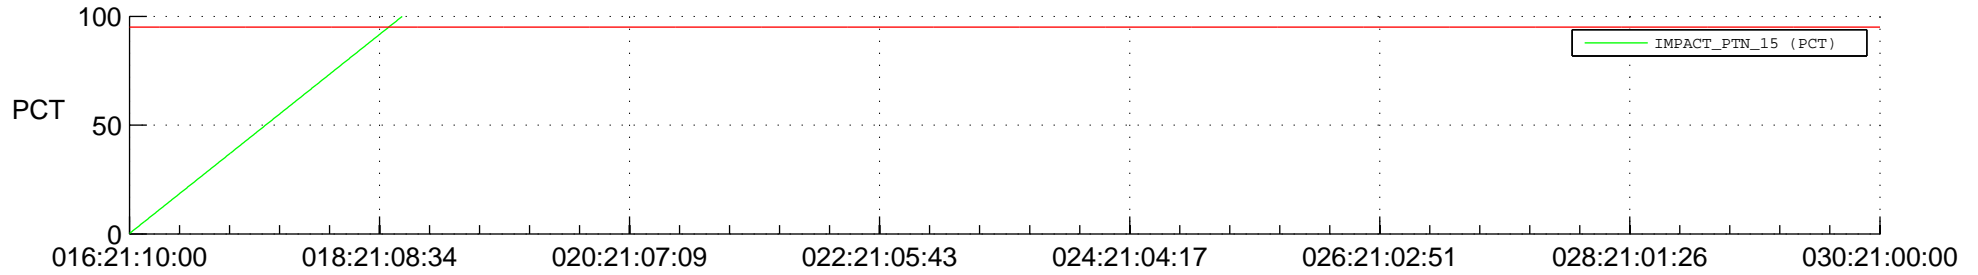

STEREO BEHIND SSR PCT Full Prediction

SWAVES_Percent_Full_Prediction

IMPACT_Percent_Full_Prediction

PLASTIC_Percent_Full_Prediction

Spacecraft_DownLink_Rate

Ground Time (2016:016:21:10:00.000 -2016:030:21:00:00.000)