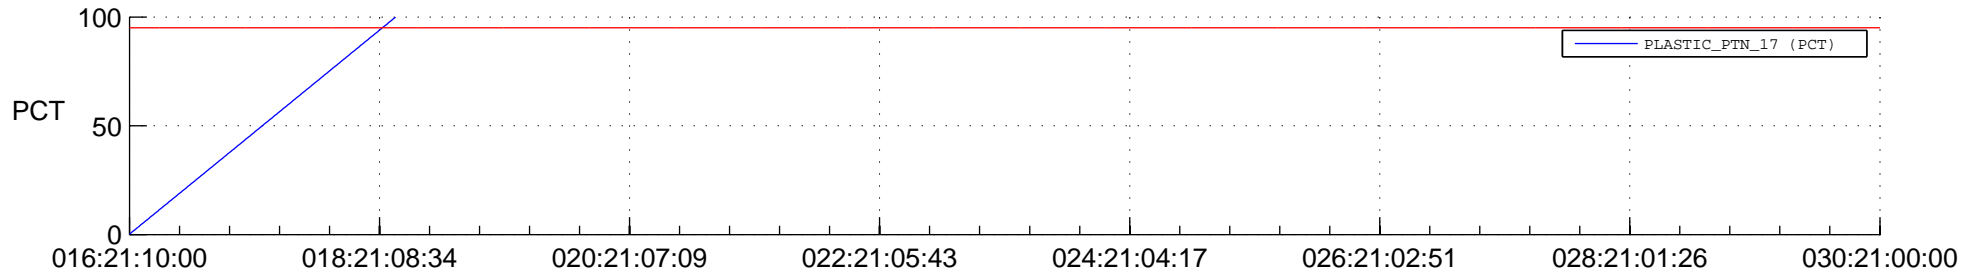

STEREO BEHIND SSR PCT Full Prediction

SWAVES_Percent_Full_Prediction

IMPACT_Percent_Full_Prediction

PLASTIC_Percent_Full_Prediction

Spacecraft_DownLink_Rate

Ground Time (2016:016:21:10:00.000 -2016:030:21:00:00.000)