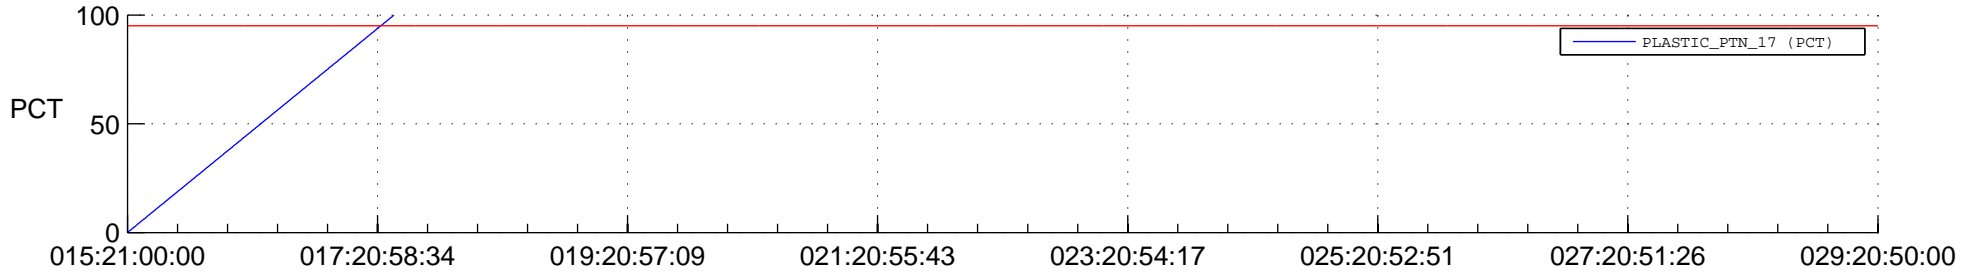

STEREO BEHIND SSR PCT Full Prediction

SWAVES_Percent_Full_Prediction

IMPACT_Percent_Full_Prediction

PLASTIC_Percent_Full_Prediction

Spacecraft_DownLink_Rate

Ground Time (2016:015:21:00:00.000 -2016:029:20:50:00.000)