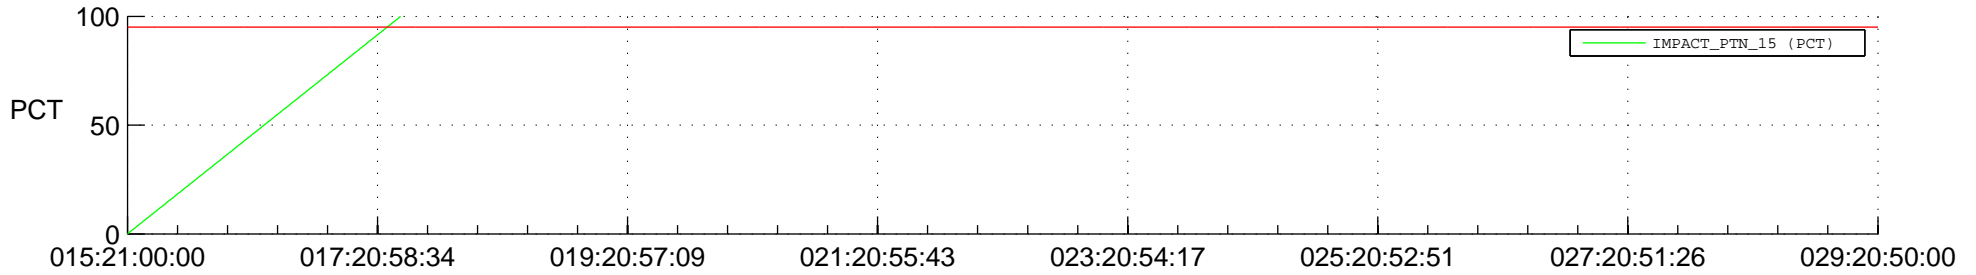

STEREO BEHIND SSR PCT Full Prediction

SWAVES_Percent_Full_Prediction

IMPACT_Percent_Full_Prediction

PLASTIC_Percent_Full_Prediction

Spacecraft_DownLink_Rate

Ground Time (2016:015:21:00:00.000 -2016:029:20:50:00.000)