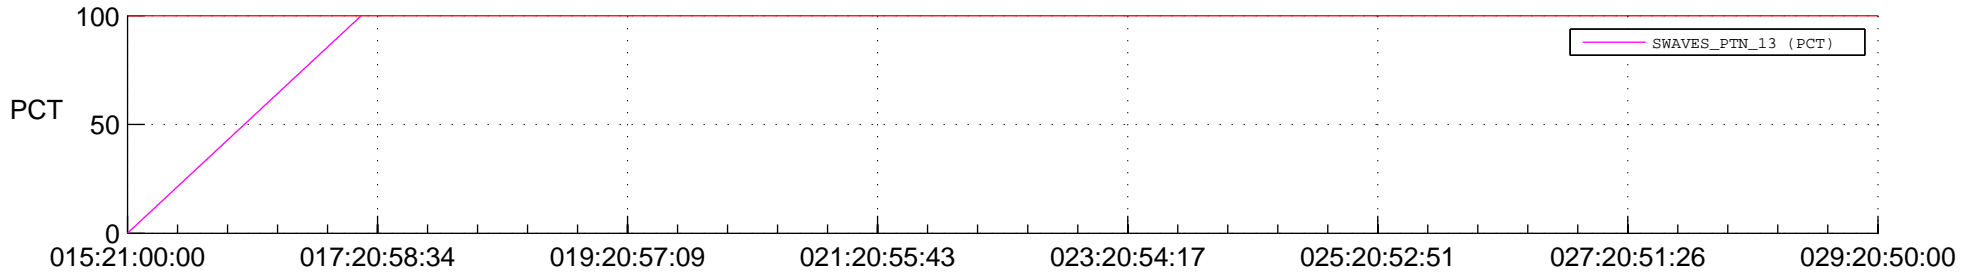

STEREO BEHIND SSR PCT Full Prediction

SWAVES_Percent_Full_Prediction

IMPACT_Percent_Full_Prediction

PLASTIC_Percent_Full_Prediction

Spacecraft_DownLink_Rate

Ground Time (2016:015:21:00:00.000 -2016:029:20:50:00.000)