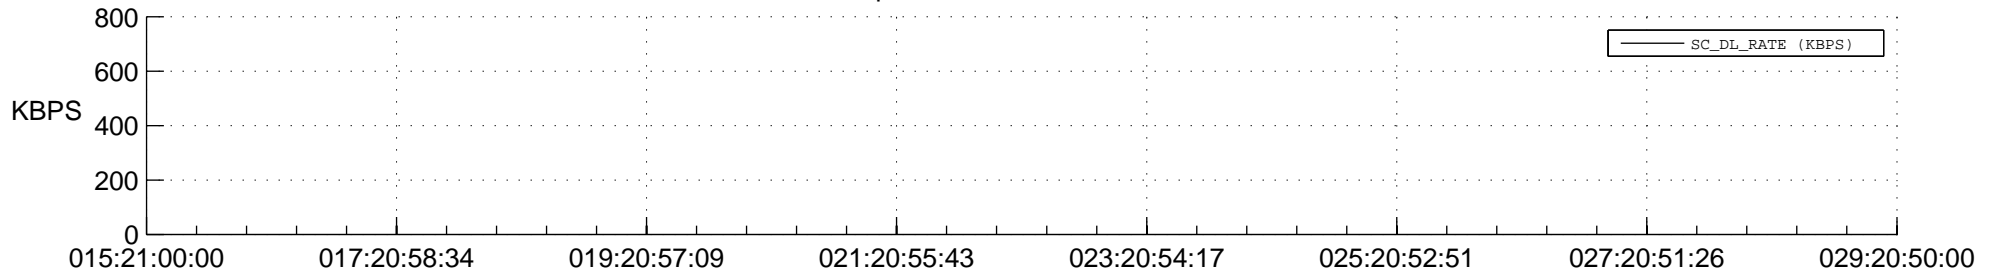

STEREO BEHIND SSR PCT Full Prediction

SWAVES_Percent_Full_Prediction

IMPACT_Percent_Full_Prediction

PLASTIC_Percent_Full_Prediction

Spacecraft_DownLink_Rate

Ground Time (2016:015:21:00:00.000 -2016:029:20:50:00.000)