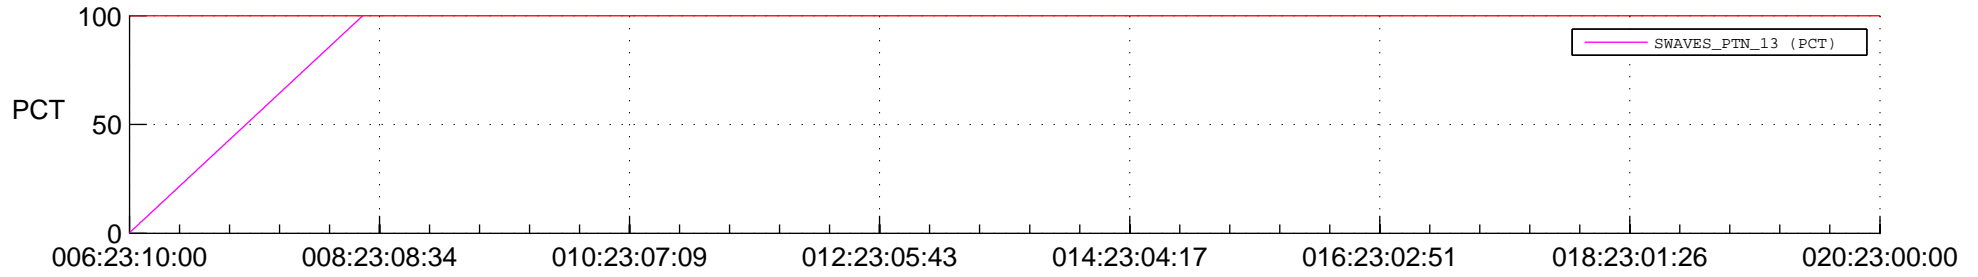

STEREO BEHIND SSR PCT Full Prediction

SWAVES_Percent_Full_Prediction

IMPACT_Percent_Full_Prediction

PLASTIC_Percent_Full_Prediction

Spacecraft_DownLink_Rate

Ground Time (2016:06:23:10:00.000 -2016:020:23:00:00.000)