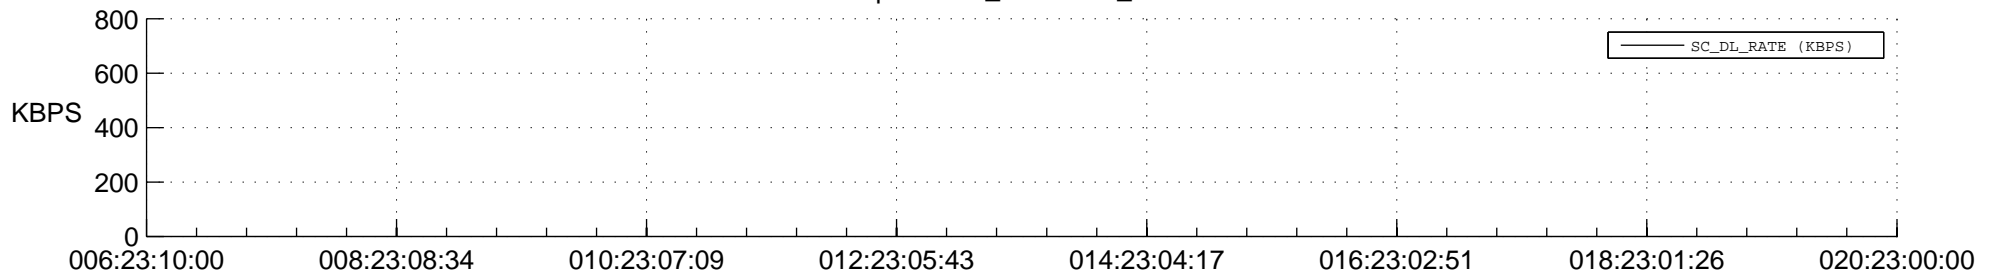

STEREO BEHIND SSR PCT Full Prediction

SWAVES_Percent_Full_Prediction

IMPACT_Percent_Full_Prediction

PLASTIC_Percent_Full_Prediction

Spacecraft_DownLink_Rate

Ground Time (2016:06:23:10:00.000 -2016:020:23:00:00.000)