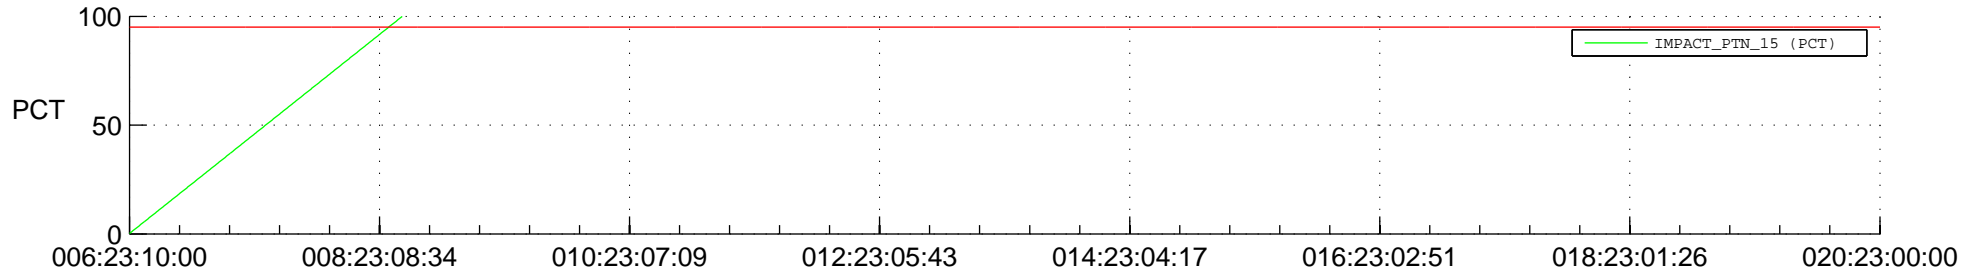

STEREO BEHIND SSR PCT Full Prediction

SWAVES_Percent_Full_Prediction

IMPACT_Percent_Full_Prediction

PLASTIC_Percent_Full_Prediction

Spacecraft_DownLink_Rate

Ground Time (2016:06:23:10:00.000 -2016:020:23:00:00.000)