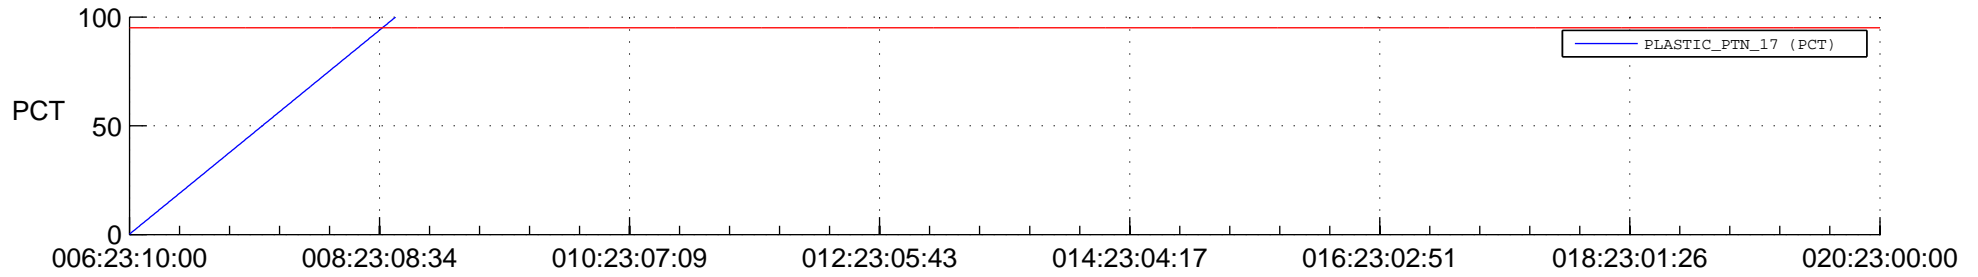

STEREO BEHIND SSR PCT Full Prediction

SWAVES_Percent_Full_Prediction

IMPACT_Percent_Full_Prediction

PLASTIC_Percent_Full_Prediction

Spacecraft_DownLink_Rate

Ground Time (2016:06:23:10:00.000 -2016:020:23:00:00.000)