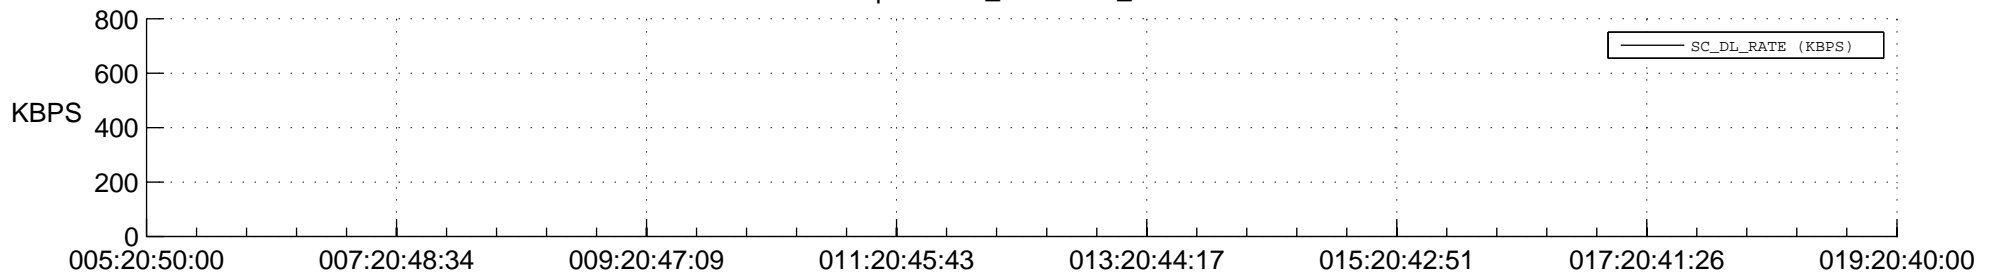

STEREO BEHIND SSR PCT Full Prediction

SWAVES_Percent_Full_Prediction

IMPACT_Percent_Full_Prediction

PLASTIC_Percent_Full_Prediction

Spacecraft_DownLink_Rate

Ground Time (2016:005:20:50:00.000 -2016:019:20:40:00.000)