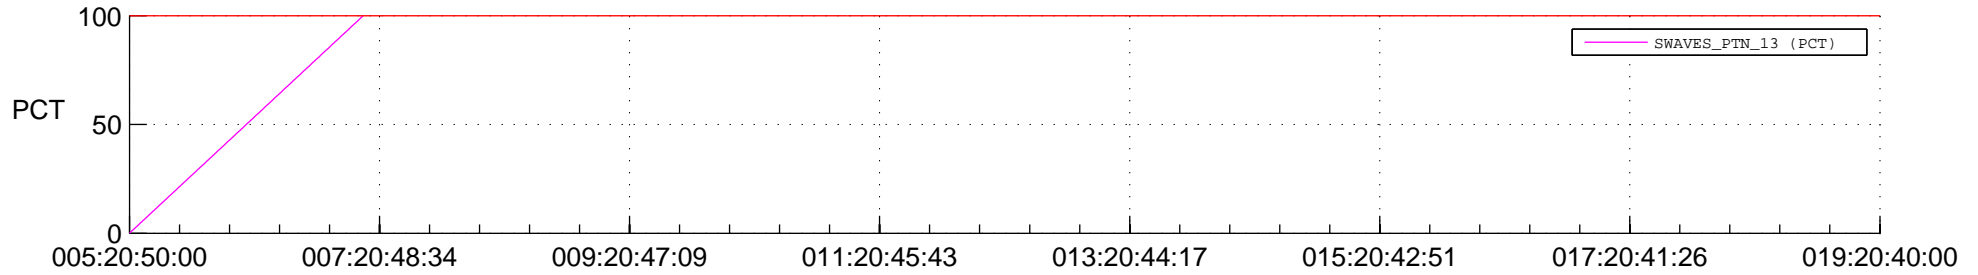

STEREO BEHIND SSR PCT Full Prediction

SWAVES_Percent_Full_Prediction

IMPACT_Percent_Full_Prediction

PLASTIC_Percent_Full_Prediction

Spacecraft_DownLink_Rate

Ground Time (2016:005:20:50:00.000 -2016:019:20:40:00.000)