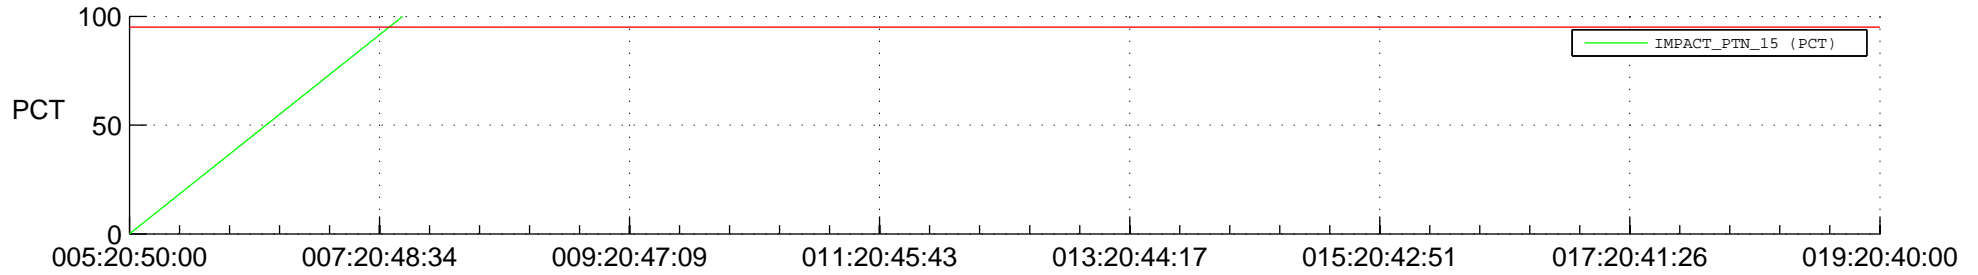

STEREO BEHIND SSR PCT Full Prediction

SWAVES_Percent_Full_Prediction

IMPACT_Percent_Full_Prediction

PLASTIC_Percent_Full_Prediction

Spacecraft_DownLink_Rate

Ground Time (2016:005:20:50:00.000 -2016:019:20:40:00.000)