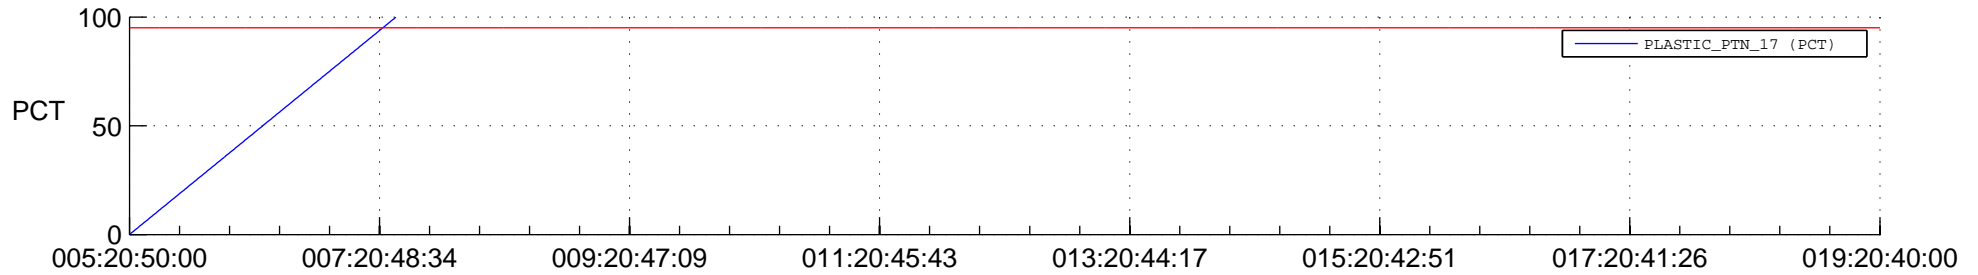

STEREO BEHIND SSR PCT Full Prediction

SWAVES_Percent_Full_Prediction

IMPACT_Percent_Full_Prediction

PLASTIC_Percent_Full_Prediction

Spacecraft_DownLink_Rate

Ground Time (2016:005:20:50:00.000 -2016:019:20:40:00.000)