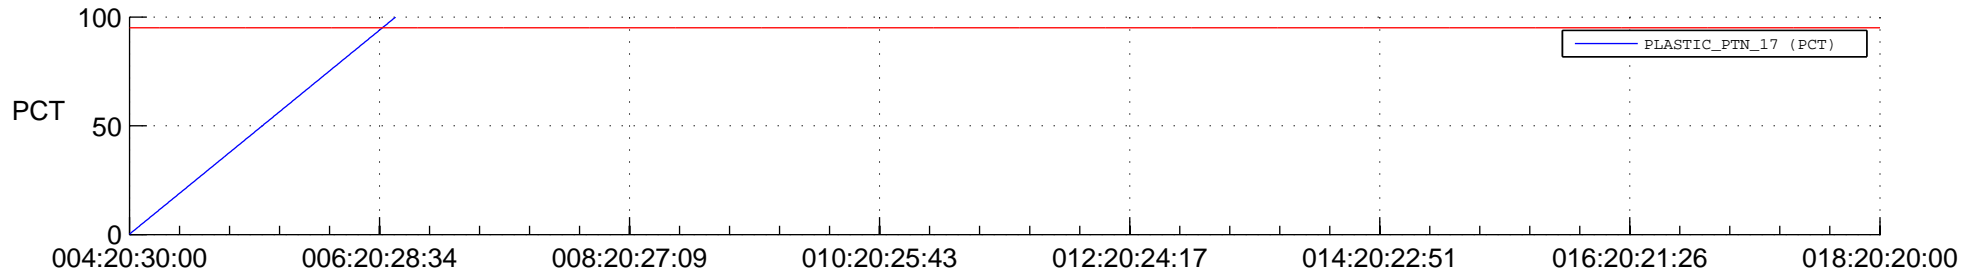

## Spacecraft\_DownLink\_Rate

Ground Time (2016:04:20:30:00.000 -2016:018:20:20:00.000)