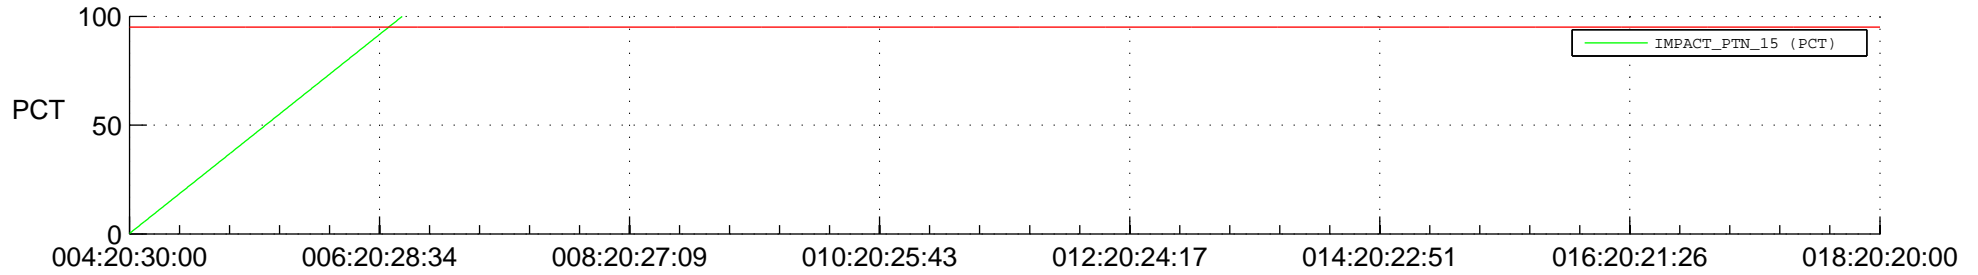

IMPACT_Percent_Full_Prediction