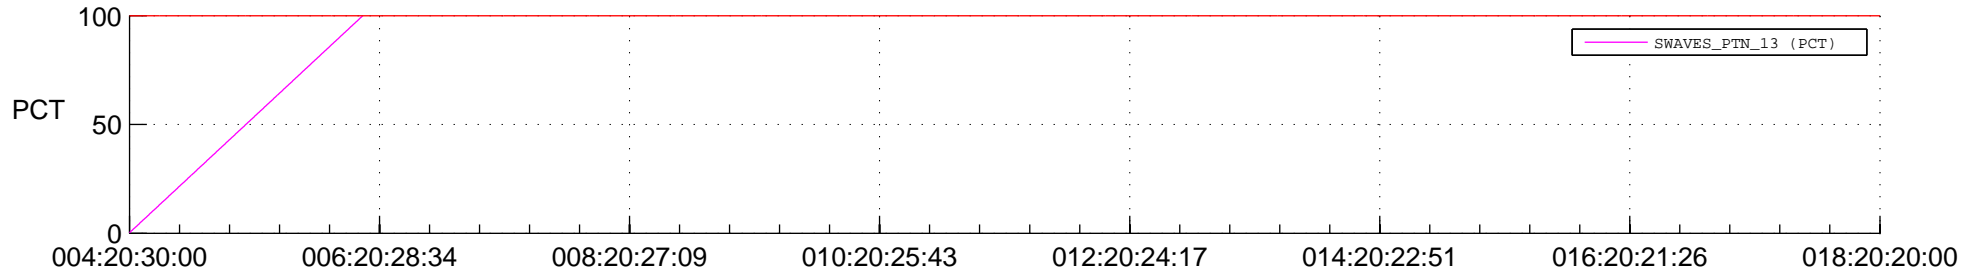

STEREO BEHIND SSR PCT Full Prediction

SWAVES_Percent_Full_Prediction