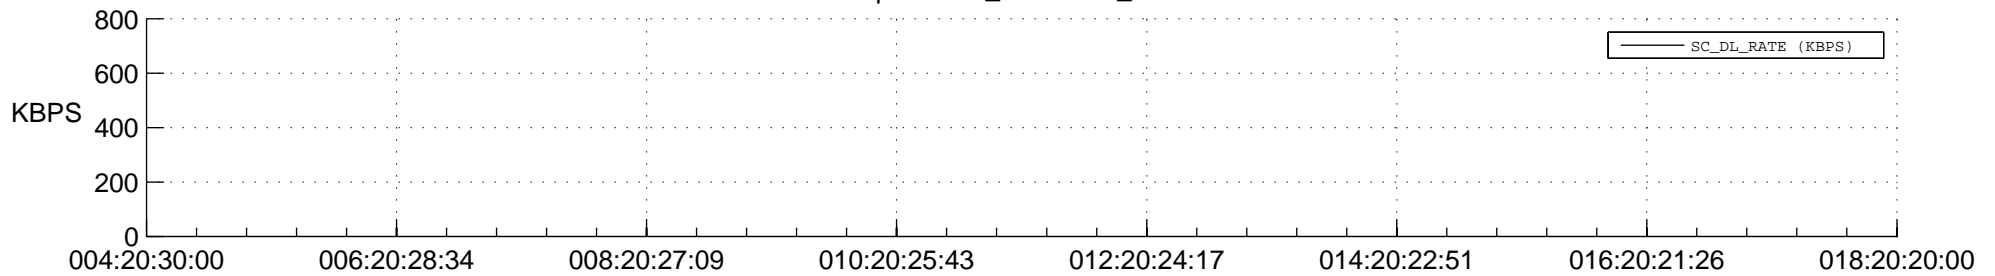

## Spacecraft\_DownLink\_Rate

Ground Time (2016:04:20:30:00.000 -2016:018:20:20:00.000)