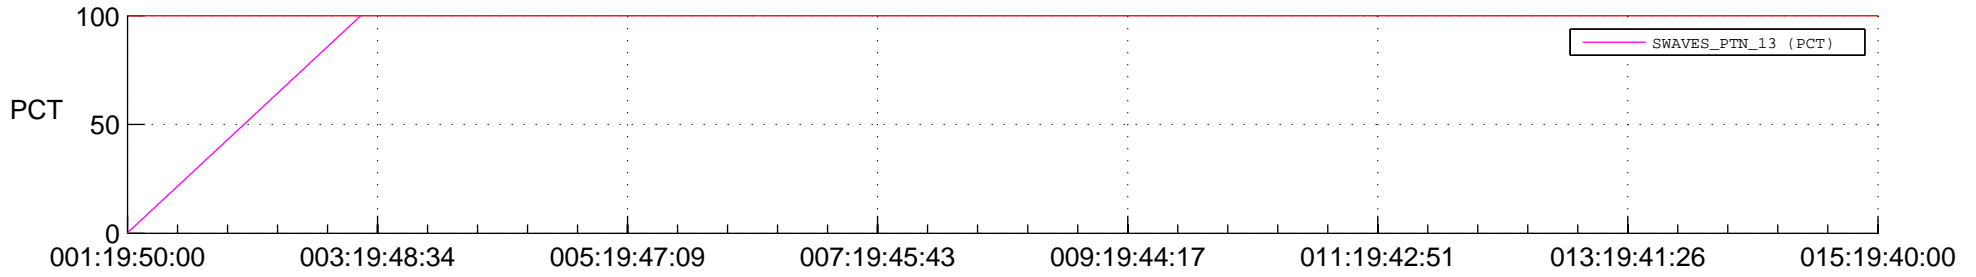

STEREO BEHIND SSR PCT Full Prediction

SWAVES_Percent_Full_Prediction

IMPACT_Percent_Full_Prediction

PLASTIC_Percent_Full_Prediction

Spacecraft_DownLink_Rate