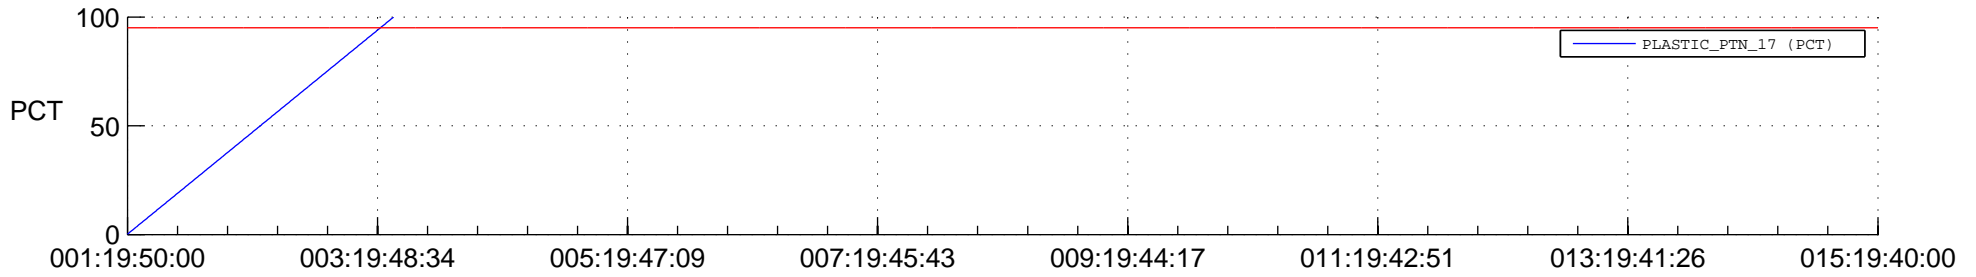

STEREO BEHIND SSR PCT Full Prediction

SWAVES_Percent_Full_Prediction

IMPACT_Percent_Full_Prediction

PLASTIC_Percent_Full_Prediction

Spacecraft_DownLink_Rate