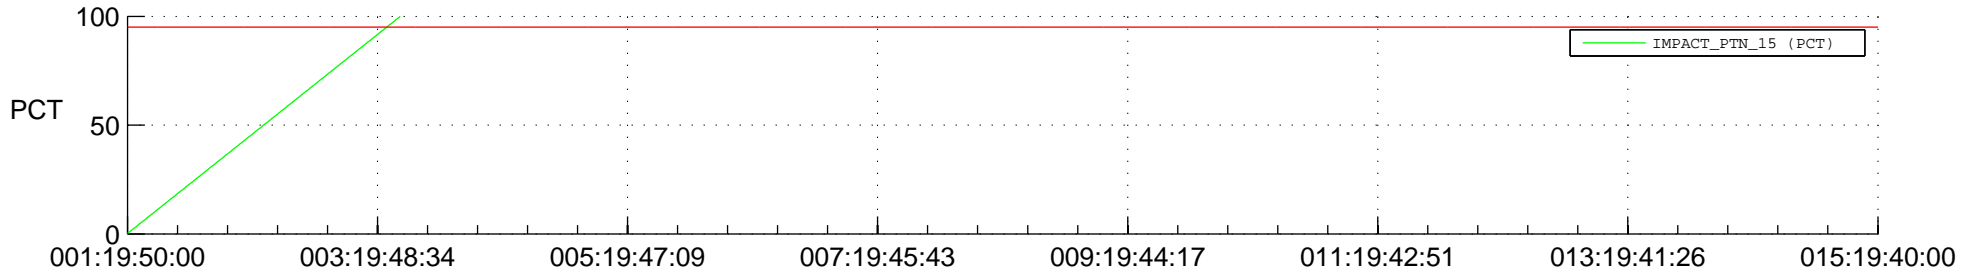

STEREO BEHIND SSR PCT Full Prediction

SWAVES_Percent_Full_Prediction

IMPACT_Percent_Full_Prediction

PLASTIC_Percent_Full_Prediction

Spacecraft_DownLink_Rate