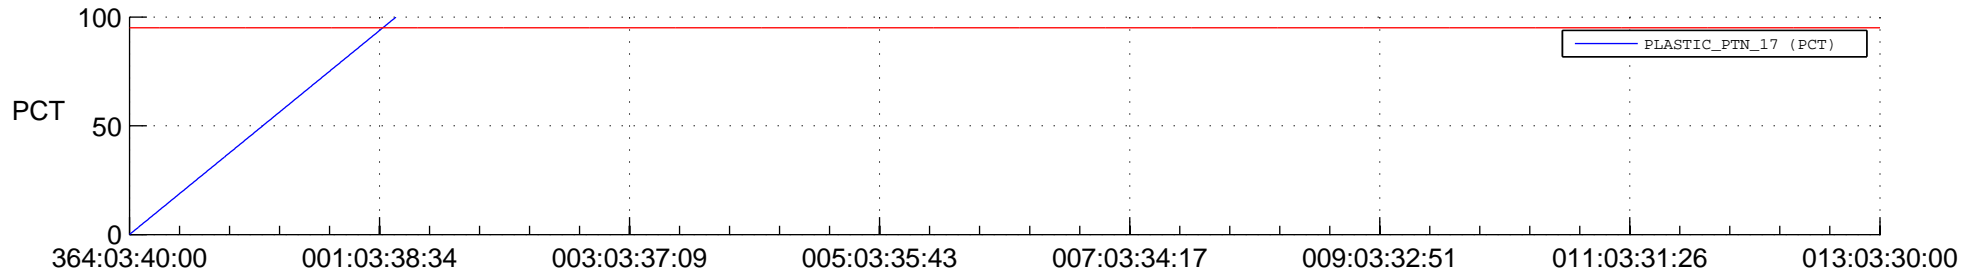

STEREO BEHIND SSR PCT Full Prediction

SWAVES_Percent_Full_Prediction

IMPACT_Percent_Full_Prediction

PLASTIC_Percent_Full_Prediction

Spacecraft_DownLink_Rate

Ground Time (2015:364:03:40:00.000 -2016:013:03:30:00.000)