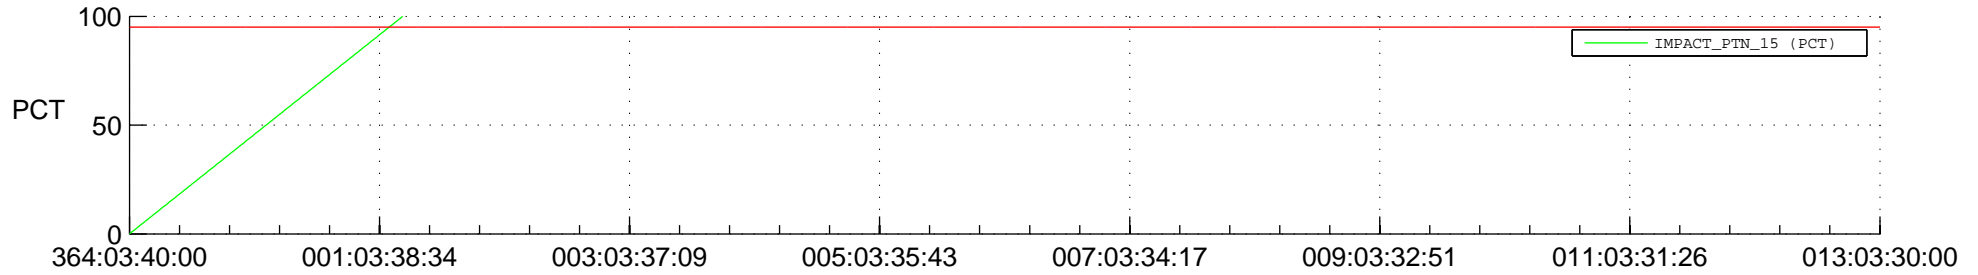

STEREO BEHIND SSR PCT Full Prediction

SWAVES_Percent_Full_Prediction

IMPACT_Percent_Full_Prediction

PLASTIC_Percent_Full_Prediction

Spacecraft_DownLink_Rate

Ground Time (2015:364:03:40:00.000 -2016:013:03:30:00.000)