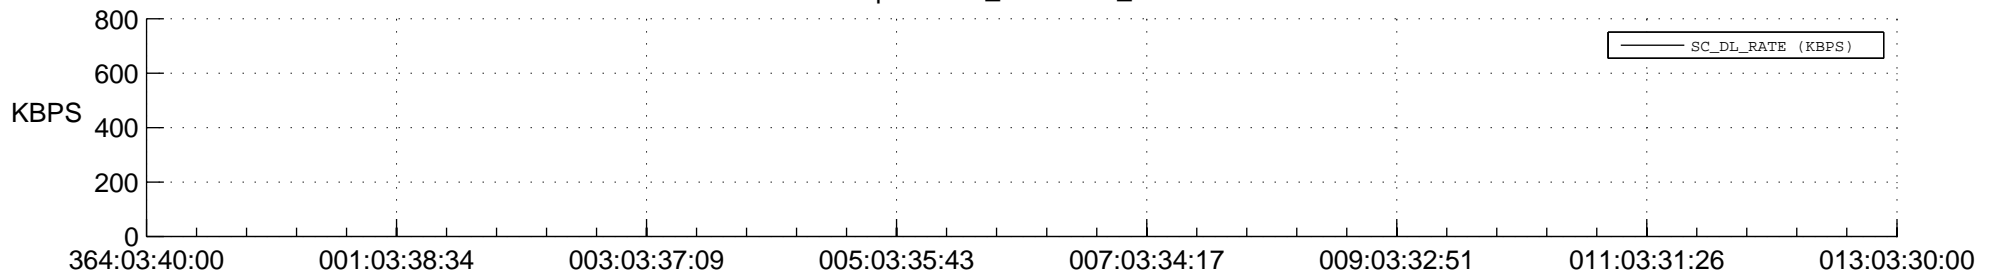

STEREO BEHIND SSR PCT Full Prediction

SWAVES_Percent_Full_Prediction

IMPACT_Percent_Full_Prediction

PLASTIC_Percent_Full_Prediction

Spacecraft_DownLink_Rate

Ground Time (2015:364:03:40:00.000 -2016:013:03:30:00.000)