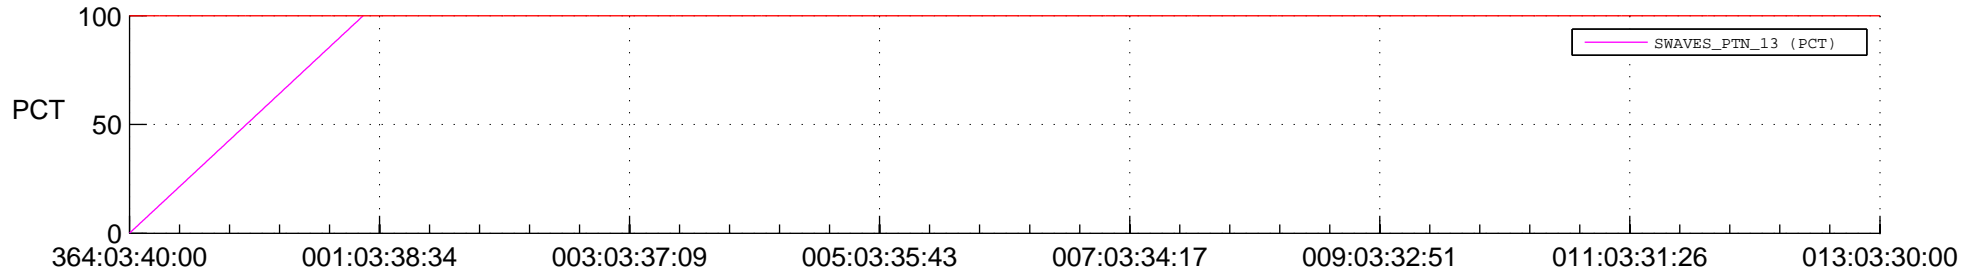

STEREO BEHIND SSR PCT Full Prediction

SWAVES_Percent_Full_Prediction

IMPACT_Percent_Full_Prediction

PLASTIC_Percent_Full_Prediction

Spacecraft_DownLink_Rate

Ground Time (2015:364:03:40:00.000 -2016:013:03:30:00.000)