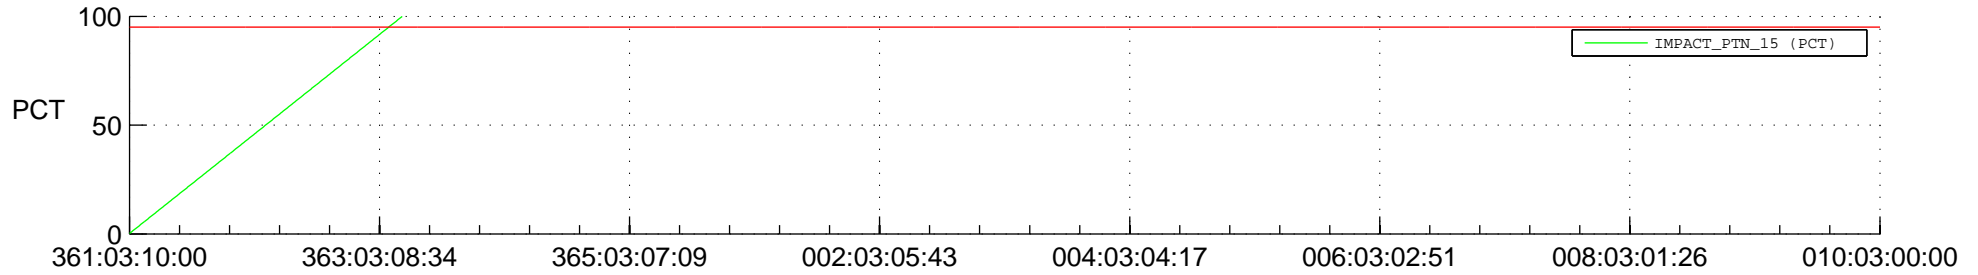

IMPACT_Percent_Full_Prediction