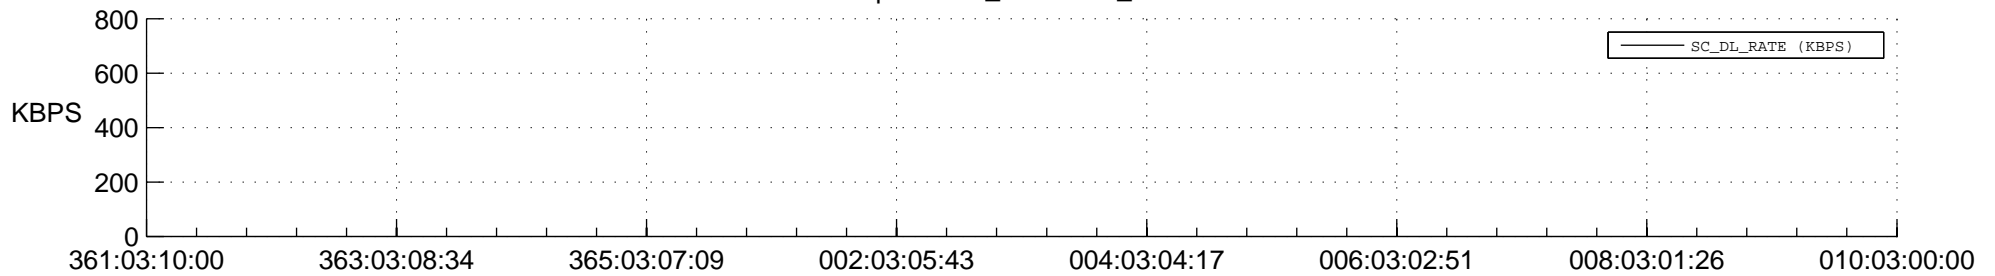

## Spacecraft\_DownLink\_Rate

Ground Time (2015:361:03:10:00.000 -2016:010:03:00:00.000)