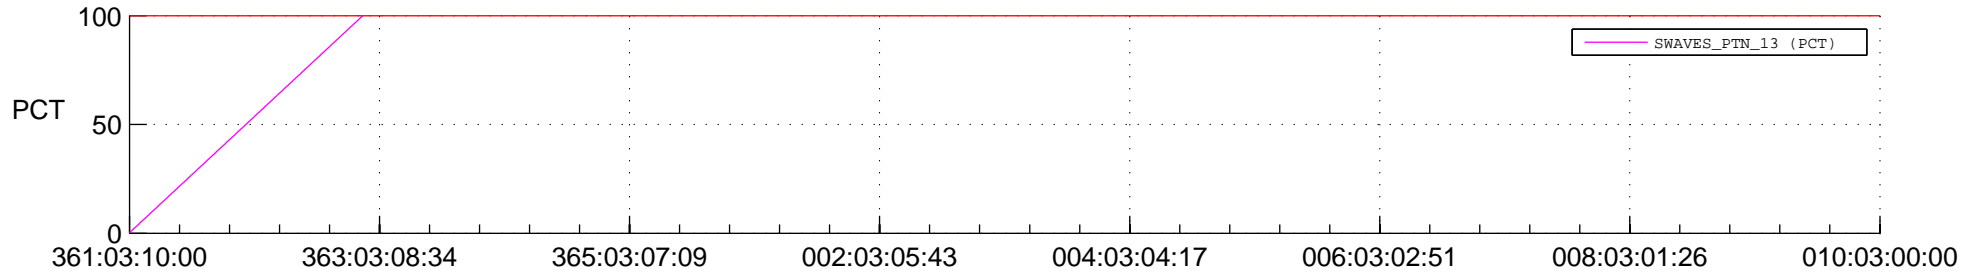

STEREO BEHIND SSR PCT Full Prediction

SWAVES_Percent_Full_Prediction