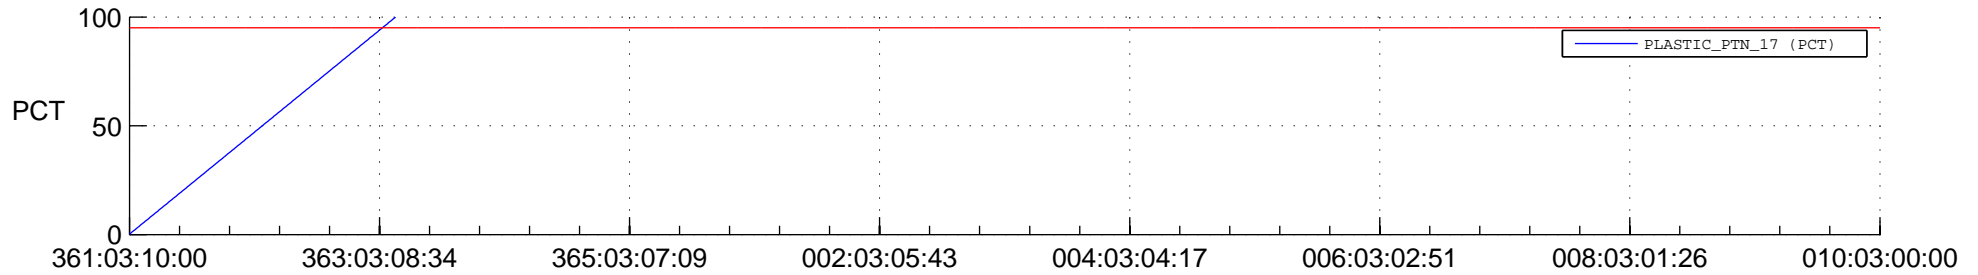

## Spacecraft\_DownLink\_Rate

Ground Time (2015:361:03:10:00.000 -2016:010:03:00:00.000)