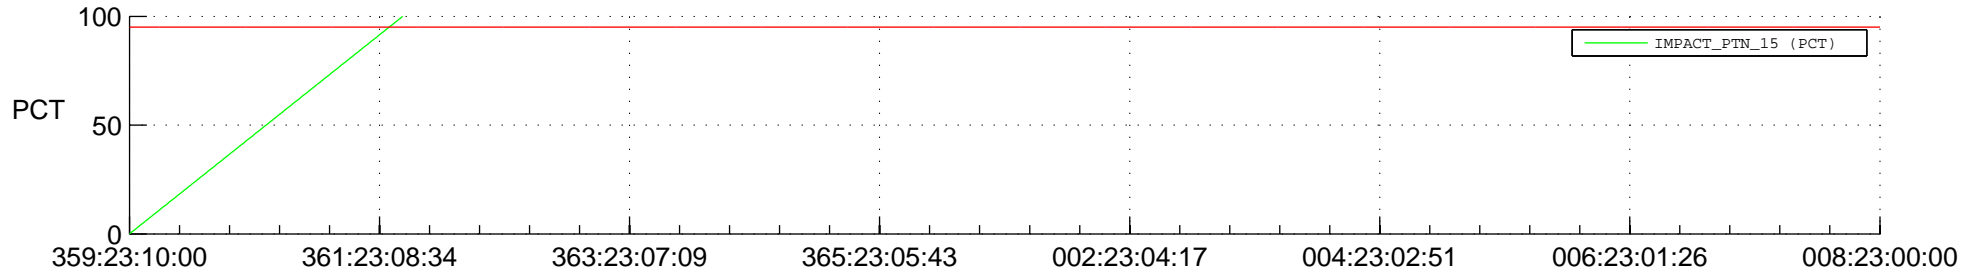

STEREO BEHIND SSR PCT Full Prediction

SWAVES_Percent_Full_Prediction

IMPACT_Percent_Full_Prediction

PLASTIC_Percent_Full_Prediction

Spacecraft_DownLink_Rate

Ground Time (2015:359:23:10:00.000 -2016:008:23:00:00.000)