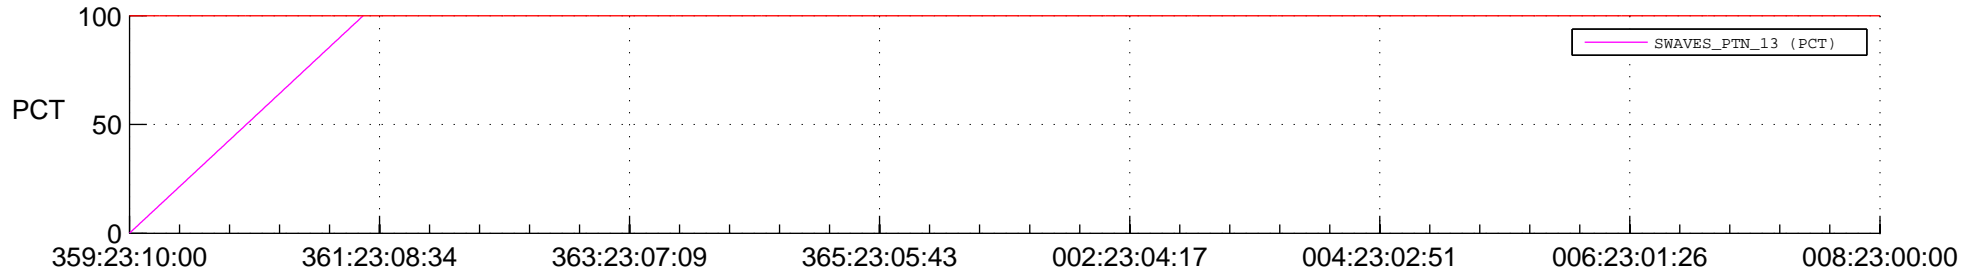

STEREO BEHIND SSR PCT Full Prediction

SWAVES_Percent_Full_Prediction

IMPACT_Percent_Full_Prediction

PLASTIC_Percent_Full_Prediction

Spacecraft_DownLink_Rate

Ground Time (2015:359:23:10:00.000 -2016:008:23:00:00.000)