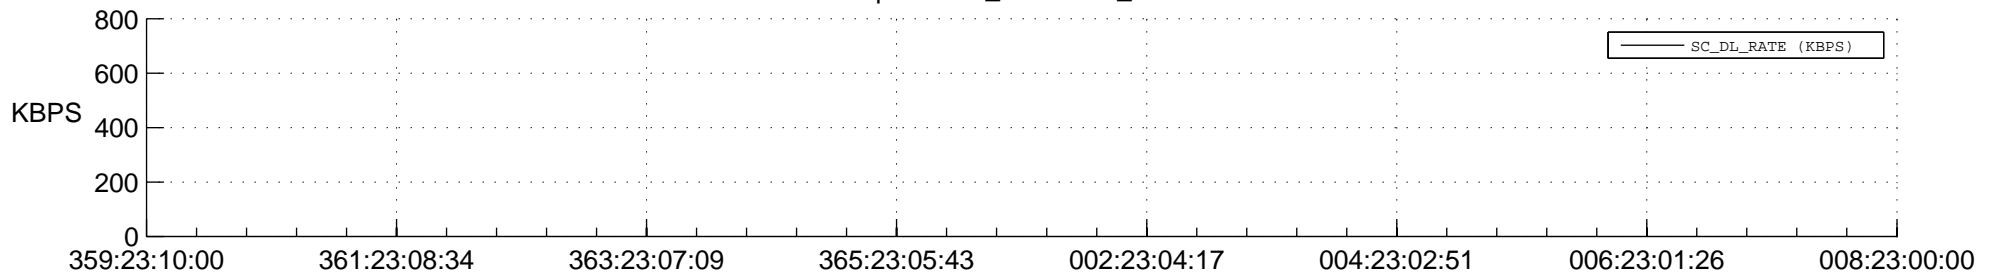

STEREO BEHIND SSR PCT Full Prediction

SWAVES_Percent_Full_Prediction

IMPACT_Percent_Full_Prediction

PLASTIC_Percent_Full_Prediction

Spacecraft_DownLink_Rate

Ground Time (2015:359:23:10:00.000 -2016:008:23:00:00.000)