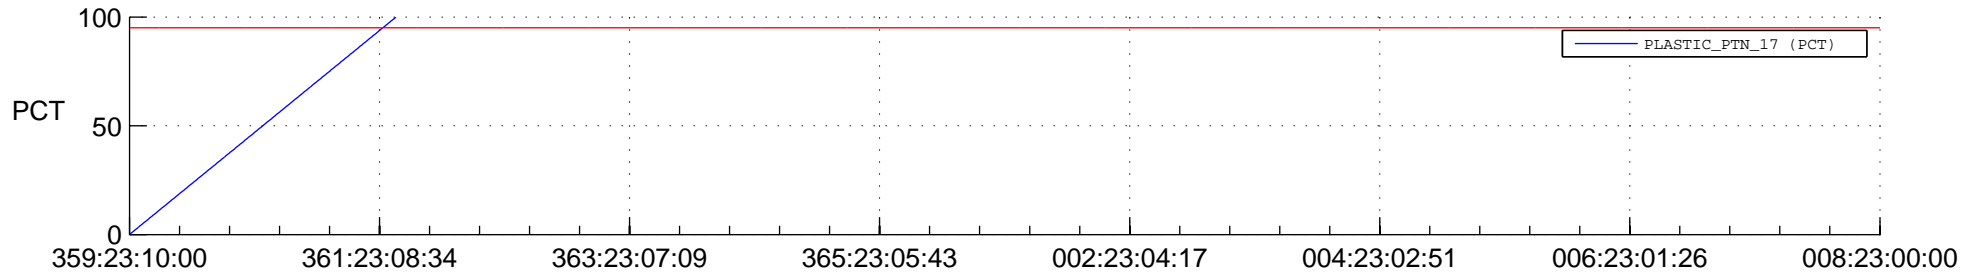

STEREO BEHIND SSR PCT Full Prediction

SWAVES_Percent_Full_Prediction

IMPACT_Percent_Full_Prediction

PLASTIC_Percent_Full_Prediction

Spacecraft_DownLink_Rate

Ground Time (2015:359:23:10:00.000 -2016:008:23:00:00.000)