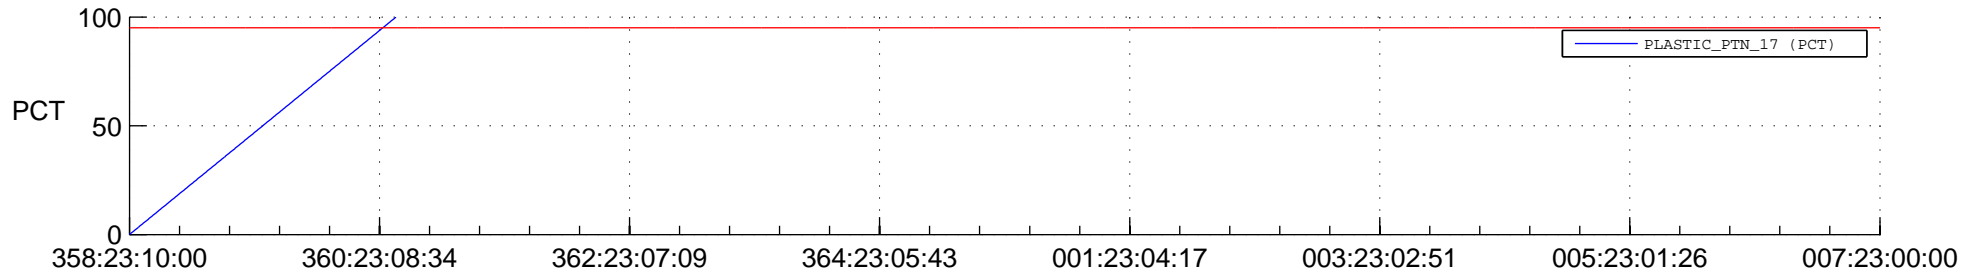

STEREO BEHIND SSR PCT Full Prediction

SWAVES_Percent_Full_Prediction

IMPACT_Percent_Full_Prediction

PLASTIC_Percent_Full_Prediction

Spacecraft_DownLink_Rate

Ground Time (2015:358:23:10:00.000 -2016:007:23:00:00.000)