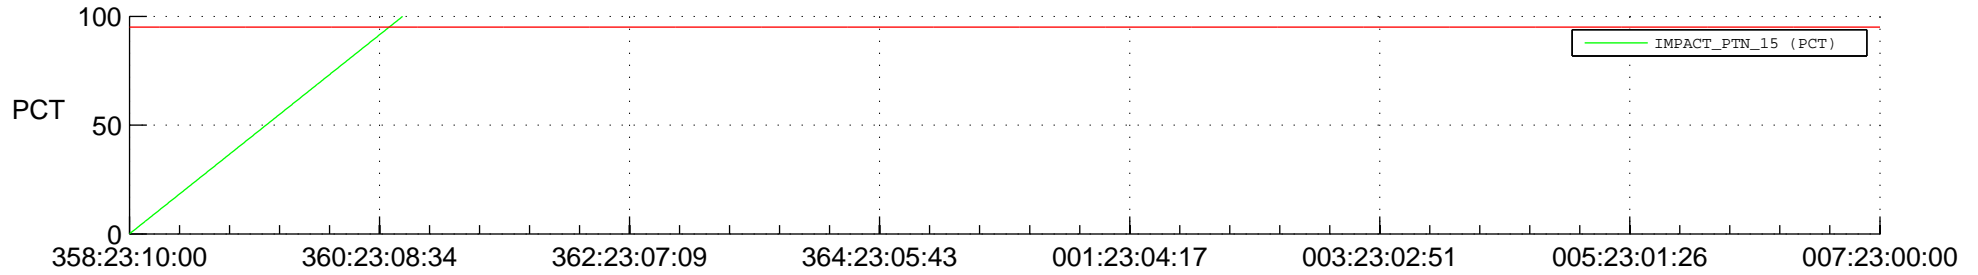

STEREO BEHIND SSR PCT Full Prediction

SWAVES_Percent_Full_Prediction

IMPACT_Percent_Full_Prediction

PLASTIC_Percent_Full_Prediction

Spacecraft_DownLink_Rate

Ground Time (2015:358:23:10:00.000 -2016:007:23:00:00.000)