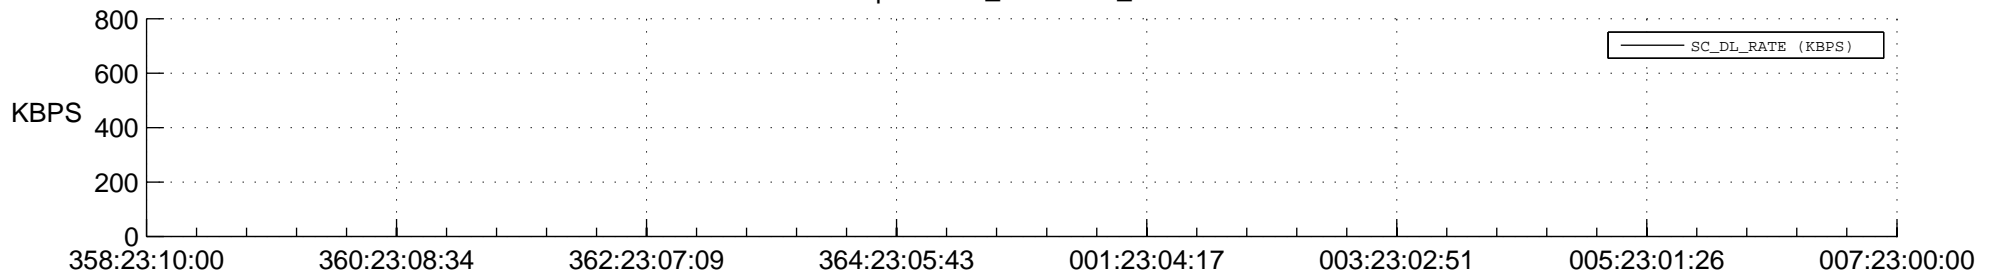

STEREO BEHIND SSR PCT Full Prediction

SWAVES_Percent_Full_Prediction

IMPACT_Percent_Full_Prediction

PLASTIC_Percent_Full_Prediction

Spacecraft_DownLink_Rate

Ground Time (2015:358:23:10:00.000 -2016:007:23:00:00.000)