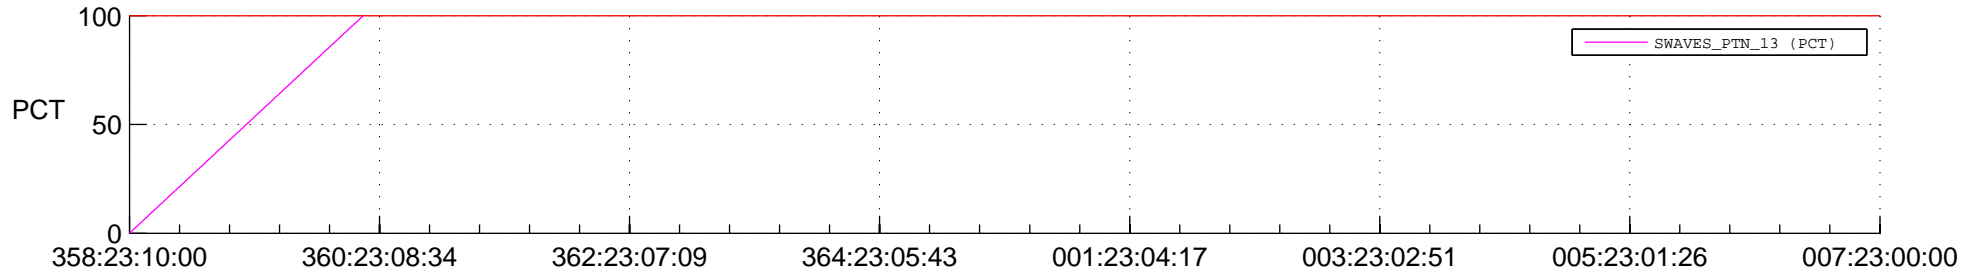

STEREO BEHIND SSR PCT Full Prediction

SWAVES_Percent_Full_Prediction

IMPACT_Percent_Full_Prediction

PLASTIC_Percent_Full_Prediction

Spacecraft_DownLink_Rate

Ground Time (2015:358:23:10:00.000 -2016:007:23:00:00.000)