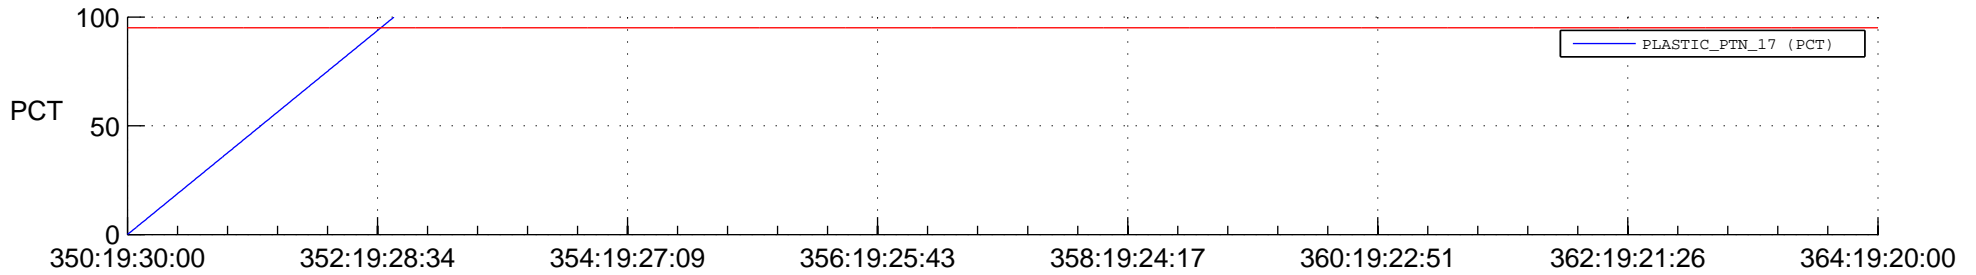

STEREO BEHIND SSR PCT Full Prediction

SWAVES_Percent_Full_Prediction

IMPACT_Percent_Full_Prediction

PLASTIC_Percent_Full_Prediction

Spacecraft_DownLink_Rate