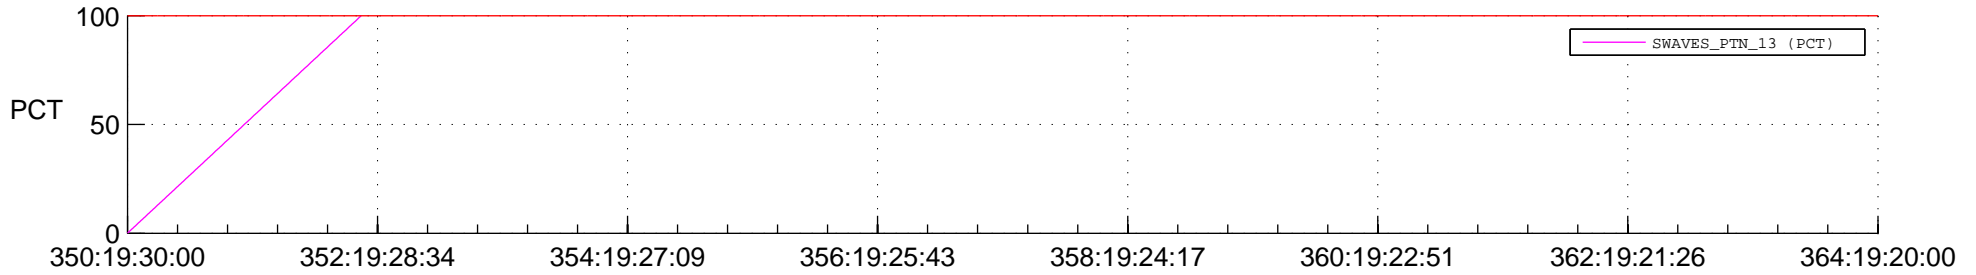

STEREO BEHIND SSR PCT Full Prediction

SWAVES_Percent_Full_Prediction

IMPACT_Percent_Full_Prediction

PLASTIC_Percent_Full_Prediction

Spacecraft_DownLink_Rate