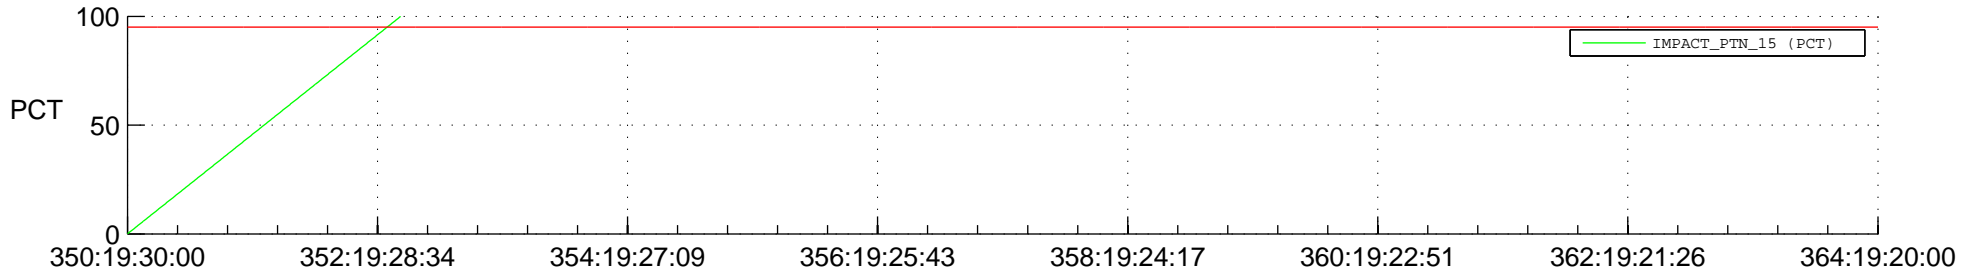

STEREO BEHIND SSR PCT Full Prediction

SWAVES_Percent_Full_Prediction

IMPACT_Percent_Full_Prediction

PLASTIC_Percent_Full_Prediction

Spacecraft_DownLink_Rate