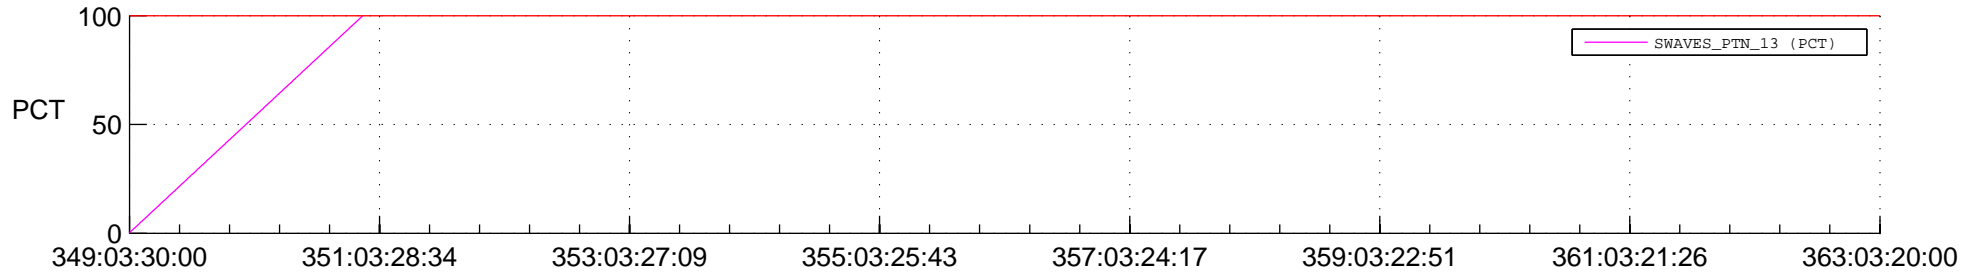

STEREO BEHIND SSR PCT Full Prediction

SWAVES_Percent_Full_Prediction

IMPACT_Percent_Full_Prediction

PLASTIC_Percent_Full_Prediction

Spacecraft_DownLink_Rate

Ground Time (2015:349:03:30:00.000 -2015:363:03:20:00.000)