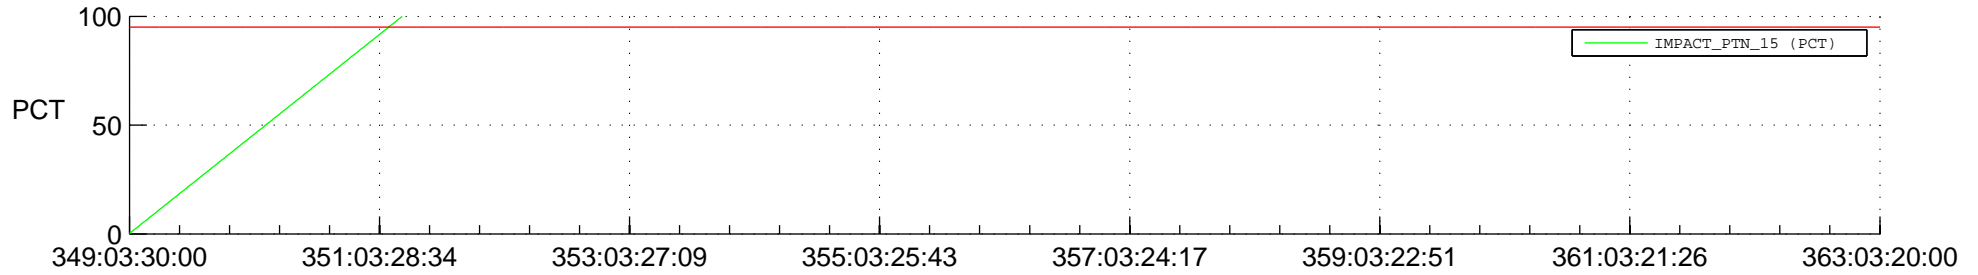

STEREO BEHIND SSR PCT Full Prediction

SWAVES_Percent_Full_Prediction

IMPACT_Percent_Full_Prediction

PLASTIC_Percent_Full_Prediction

Spacecraft_DownLink_Rate

Ground Time (2015:349:03:30:00.000 -2015:363:03:20:00.000)