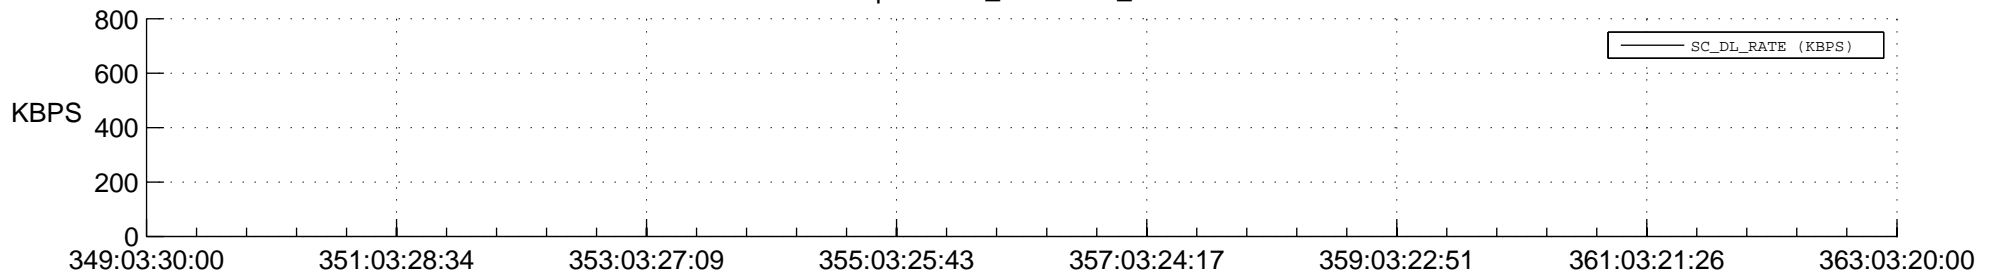

STEREO BEHIND SSR PCT Full Prediction

SWAVES_Percent_Full_Prediction

IMPACT_Percent_Full_Prediction

PLASTIC_Percent_Full_Prediction

Spacecraft_DownLink_Rate

Ground Time (2015:349:03:30:00.000 -2015:363:03:20:00.000)