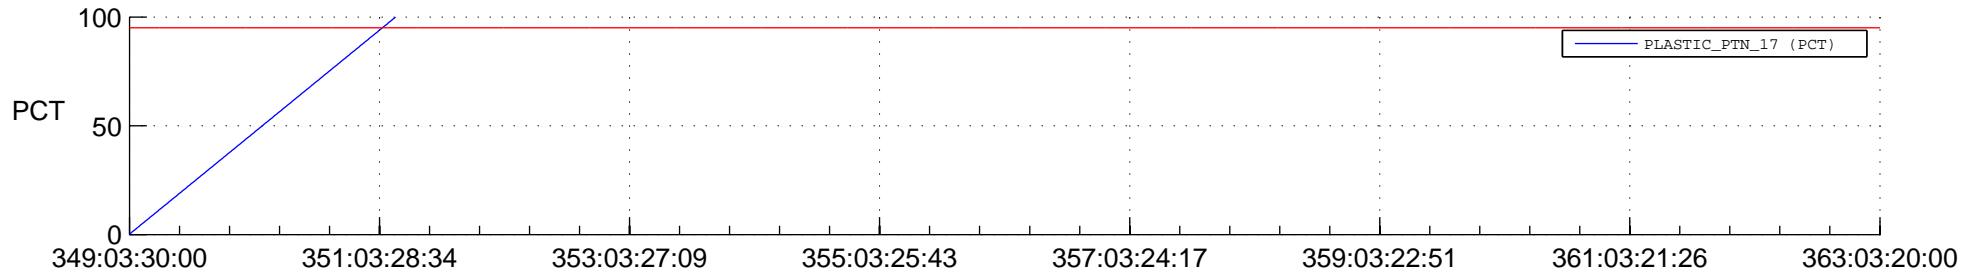

STEREO BEHIND SSR PCT Full Prediction

SWAVES_Percent_Full_Prediction

IMPACT_Percent_Full_Prediction

PLASTIC_Percent_Full_Prediction

Spacecraft_DownLink_Rate

Ground Time (2015:349:03:30:00.000 -2015:363:03:20:00.000)