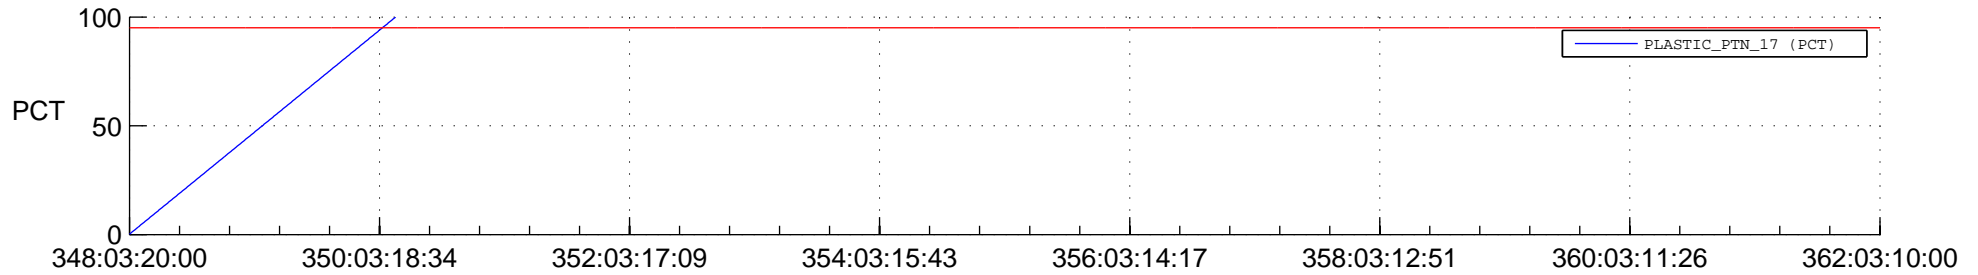

## Spacecraft\_DownLink\_Rate

Ground Time (2015:348:03:20:00.000 -2015:362:03:10:00.000)