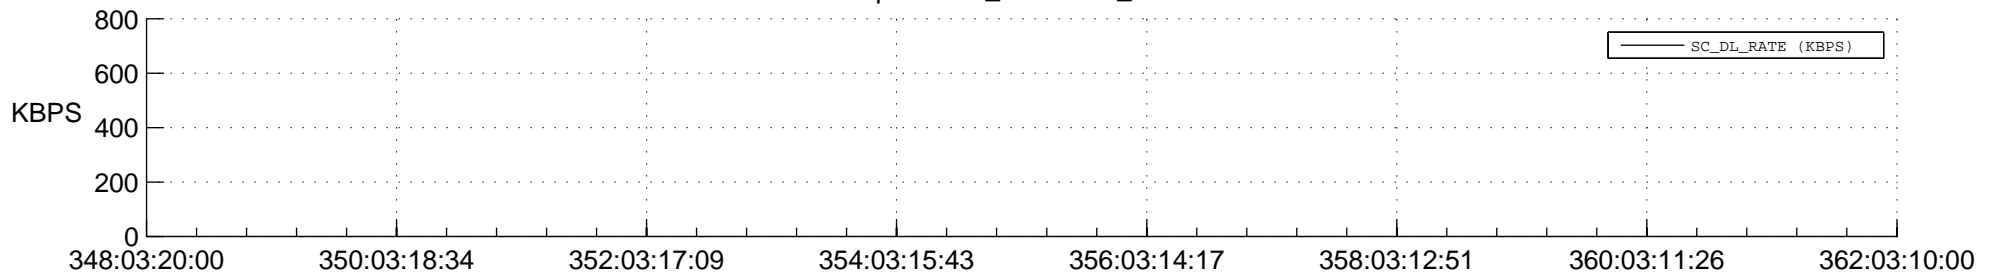

## Spacecraft\_DownLink\_Rate

Ground Time (2015:348:03:20:00.000 -2015:362:03:10:00.000)