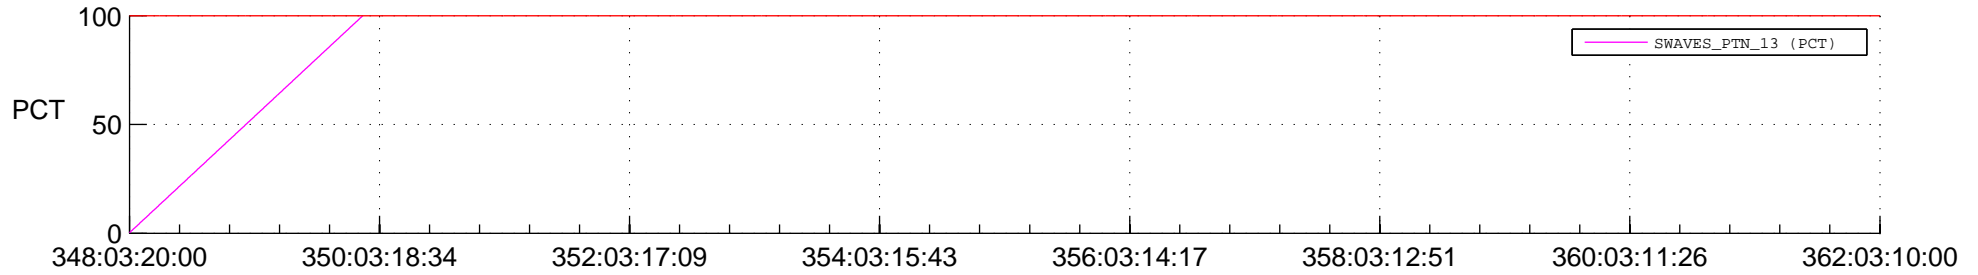

STEREO BEHIND SSR PCT Full Prediction

SWAVES_Percent_Full_Prediction