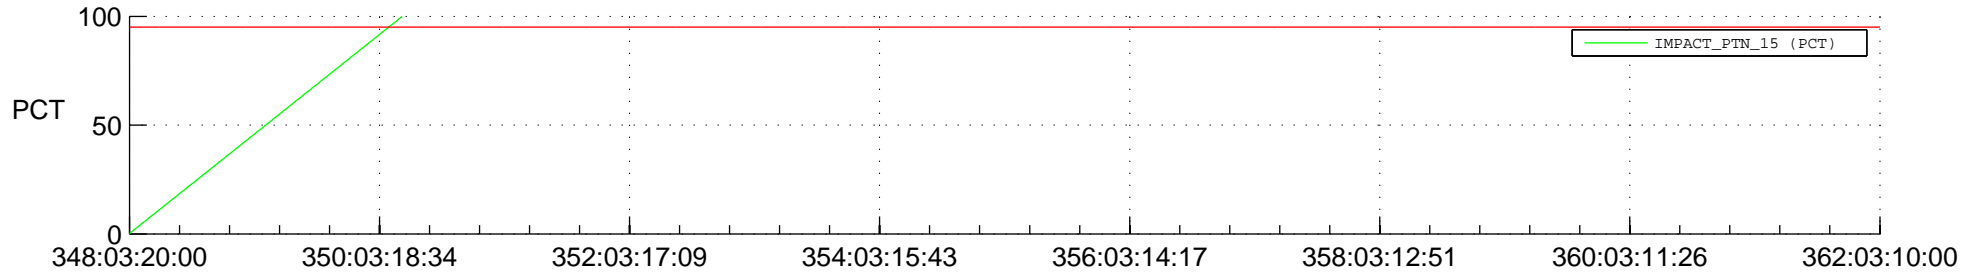

IMPACT_Percent_Full_Prediction