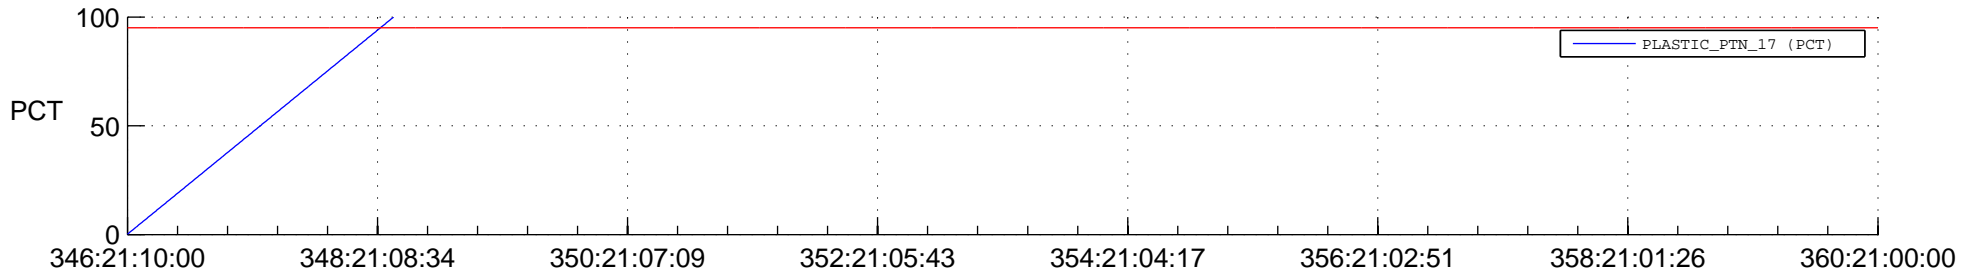

STEREO BEHIND SSR PCT Full Prediction

SWAVES_Percent_Full_Prediction

IMPACT_Percent_Full_Prediction

PLASTIC_Percent_Full_Prediction

Spacecraft_DownLink_Rate

Ground Time (2015:346:21:10:00.000 -2015:360:21:00:00.000)