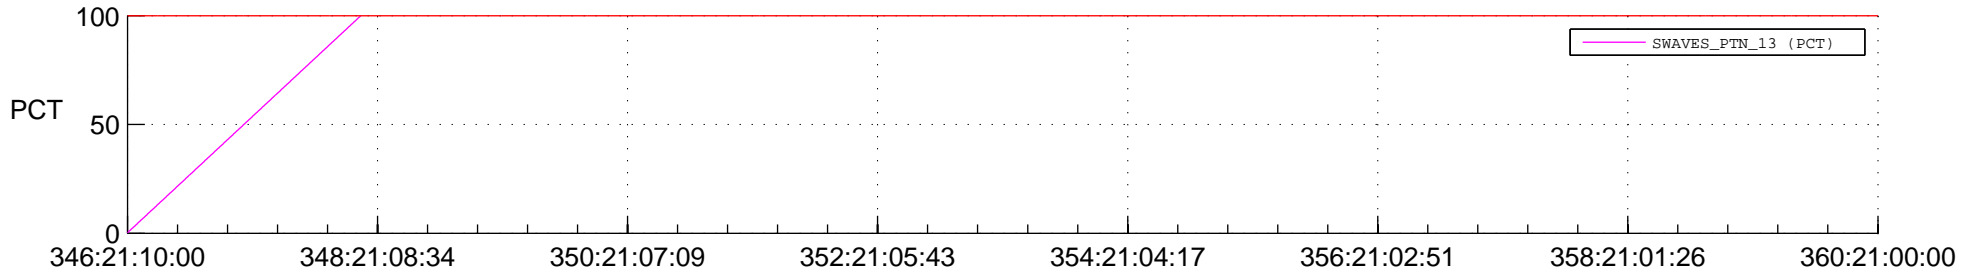

STEREO BEHIND SSR PCT Full Prediction

SWAVES_Percent_Full_Prediction

IMPACT_Percent_Full_Prediction

PLASTIC_Percent_Full_Prediction

Spacecraft_DownLink_Rate

Ground Time (2015:346:21:10:00.000 -2015:360:21:00:00.000)