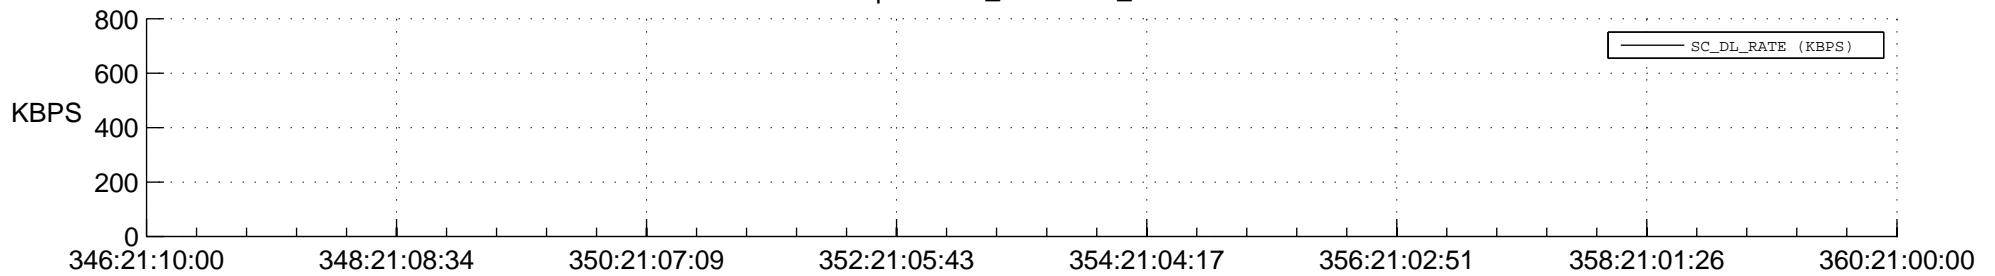

STEREO BEHIND SSR PCT Full Prediction

SWAVES_Percent_Full_Prediction

IMPACT_Percent_Full_Prediction

PLASTIC_Percent_Full_Prediction

Spacecraft_DownLink_Rate

Ground Time (2015:346:21:10:00.000 -2015:360:21:00:00.000)