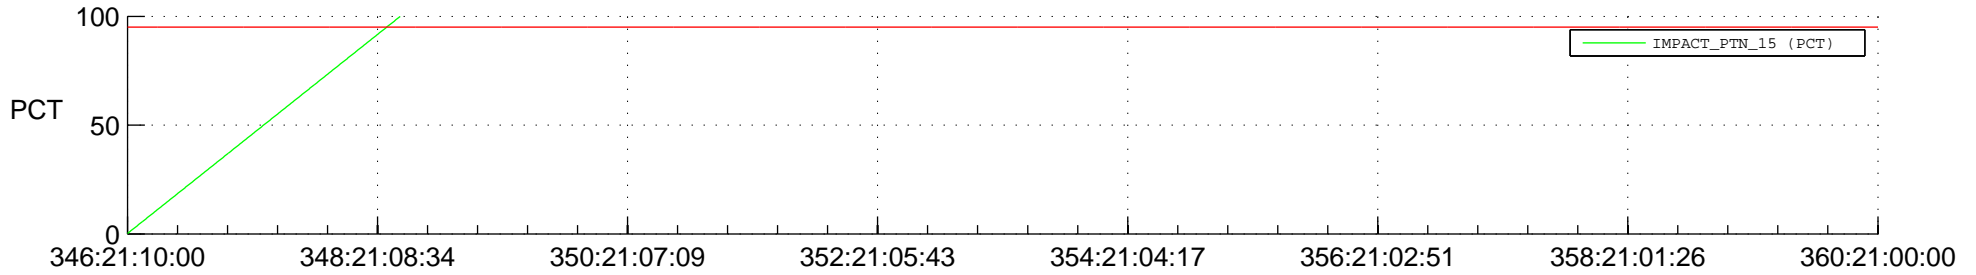

STEREO BEHIND SSR PCT Full Prediction

SWAVES_Percent_Full_Prediction

IMPACT_Percent_Full_Prediction

PLASTIC_Percent_Full_Prediction

Spacecraft_DownLink_Rate

Ground Time (2015:346:21:10:00.000 -2015:360:21:00:00.000)