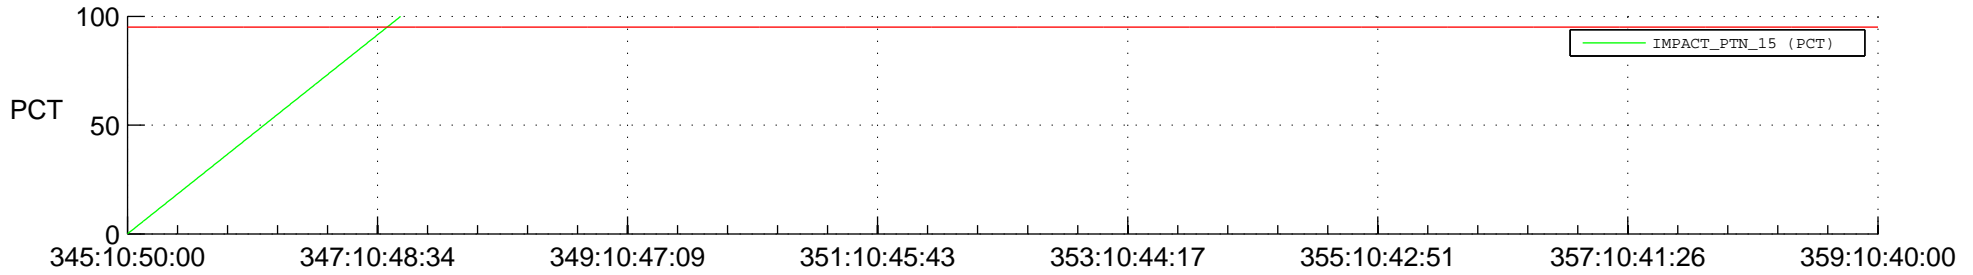

STEREO BEHIND SSR PCT Full Prediction

SWAVES_Percent_Full_Prediction

IMPACT_Percent_Full_Prediction

PLASTIC_Percent_Full_Prediction

Spacecraft_DownLink_Rate