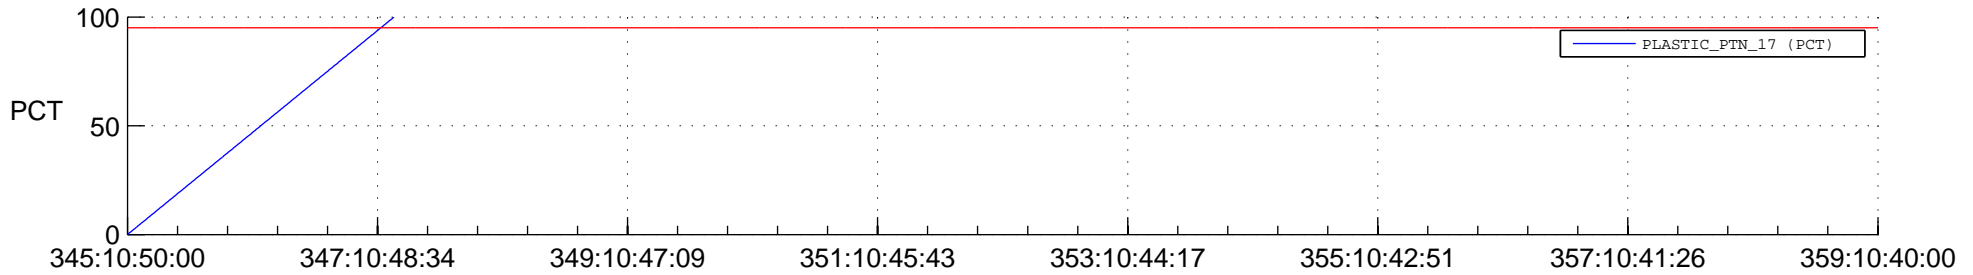

STEREO BEHIND SSR PCT Full Prediction

SWAVES_Percent_Full_Prediction

IMPACT_Percent_Full_Prediction

PLASTIC_Percent_Full_Prediction

Spacecraft_DownLink_Rate