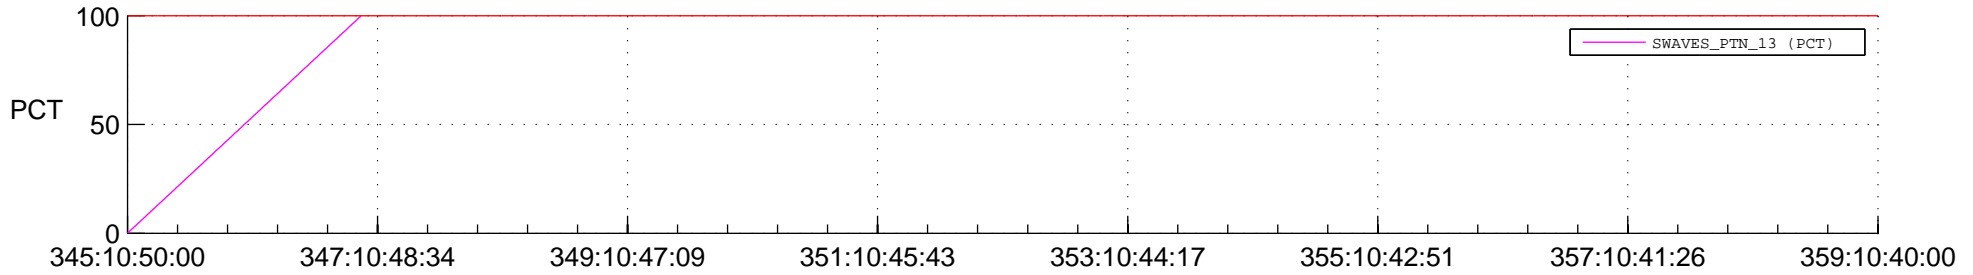

STEREO BEHIND SSR PCT Full Prediction

SWAVES_Percent_Full_Prediction

IMPACT_Percent_Full_Prediction

PLASTIC_Percent_Full_Prediction

Spacecraft_DownLink_Rate