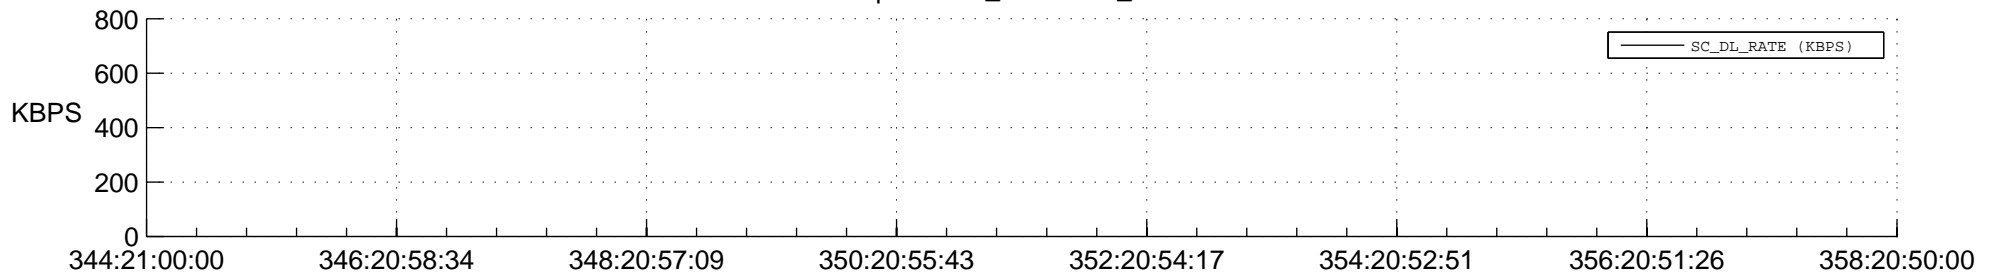

STEREO BEHIND SSR PCT Full Prediction

SWAVES_Percent_Full_Prediction

IMPACT_Percent_Full_Prediction

PLASTIC_Percent_Full_Prediction

Spacecraft_DownLink_Rate

Ground Time (2015:344:21:00:00.000 -2015:358:20:50:00.000)