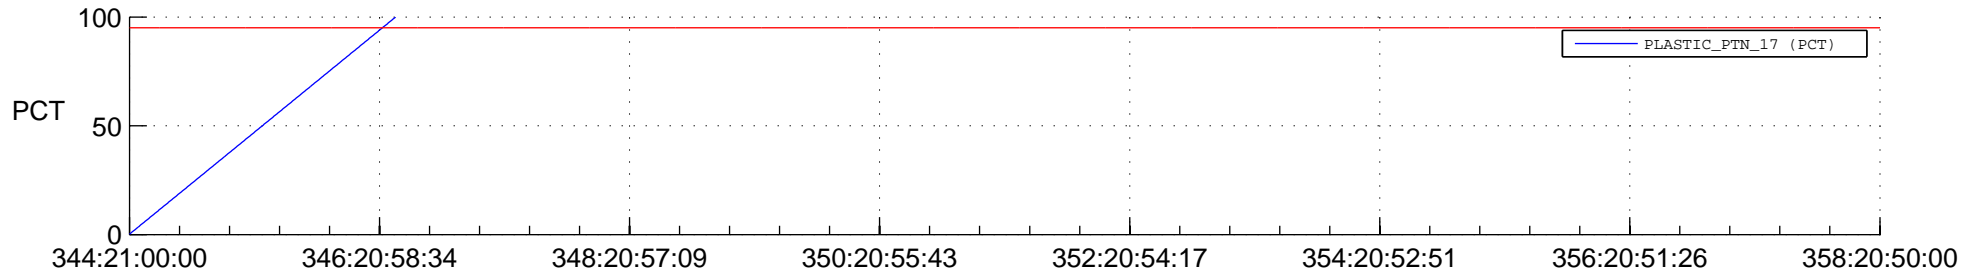

STEREO BEHIND SSR PCT Full Prediction

SWAVES_Percent_Full_Prediction

IMPACT_Percent_Full_Prediction

PLASTIC_Percent_Full_Prediction

Spacecraft_DownLink_Rate

Ground Time (2015:344:21:00:00.000 -2015:358:20:50:00.000)