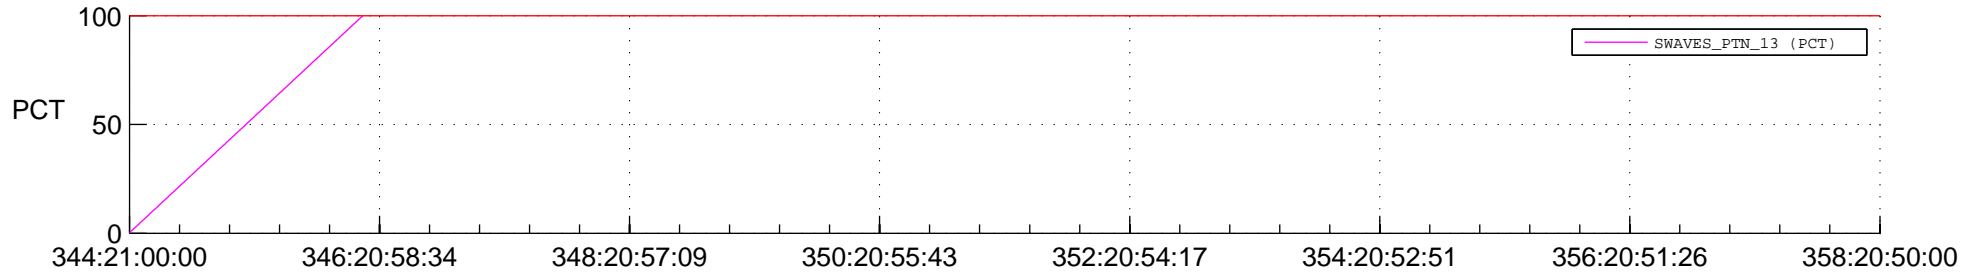

STEREO BEHIND SSR PCT Full Prediction

SWAVES_Percent_Full_Prediction

IMPACT_Percent_Full_Prediction

PLASTIC_Percent_Full_Prediction

Spacecraft_DownLink_Rate

Ground Time (2015:344:21:00:00.000 -2015:358:20:50:00.000)