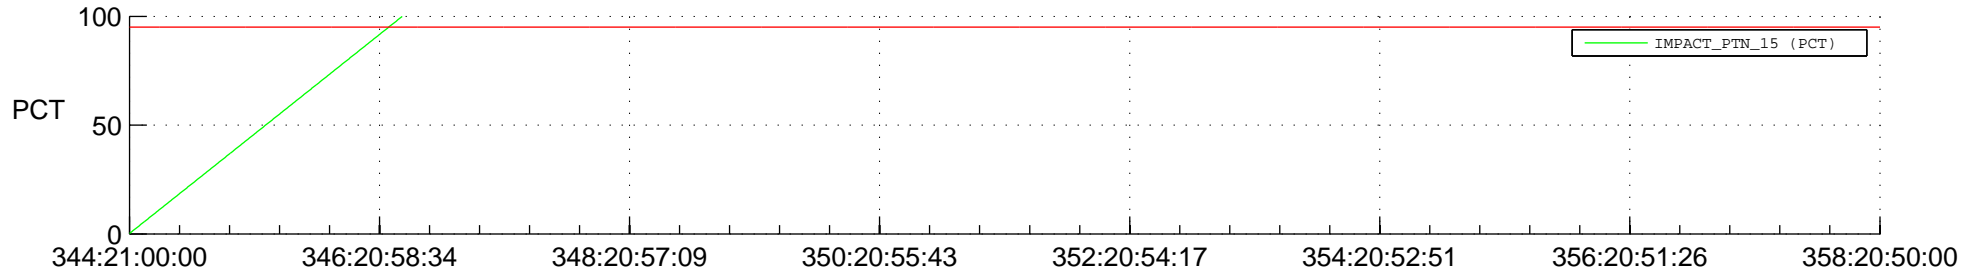

STEREO BEHIND SSR PCT Full Prediction

SWAVES_Percent_Full_Prediction

IMPACT_Percent_Full_Prediction

PLASTIC_Percent_Full_Prediction

Spacecraft_DownLink_Rate

Ground Time (2015:344:21:00:00.000 -2015:358:20:50:00.000)