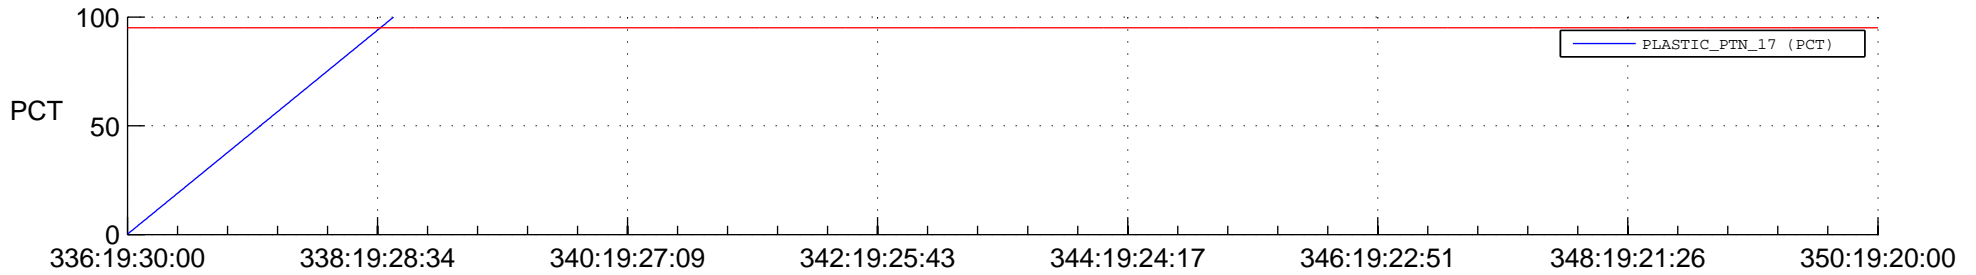

## Spacecraft\_DownLink\_Rate

Ground Time (2015:336:19:30:00.000 -2015:350:19:20:00.000)