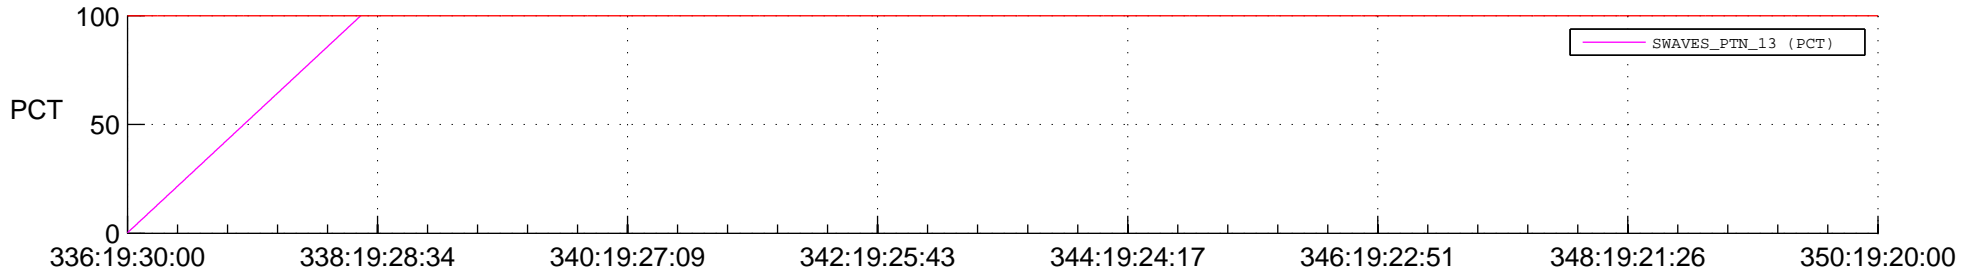

STEREO BEHIND SSR PCT Full Prediction

SWAVES_Percent_Full_Prediction