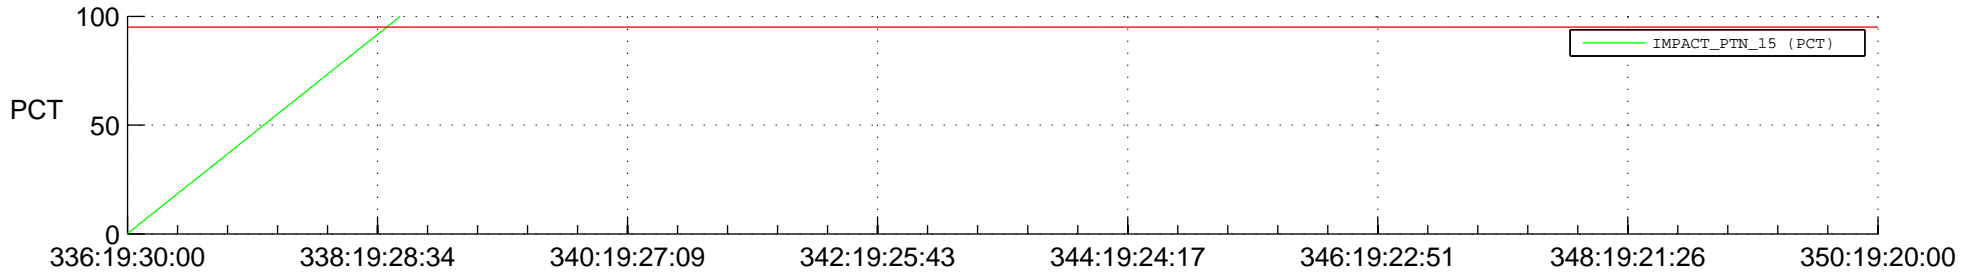

IMPACT_Percent_Full_Prediction