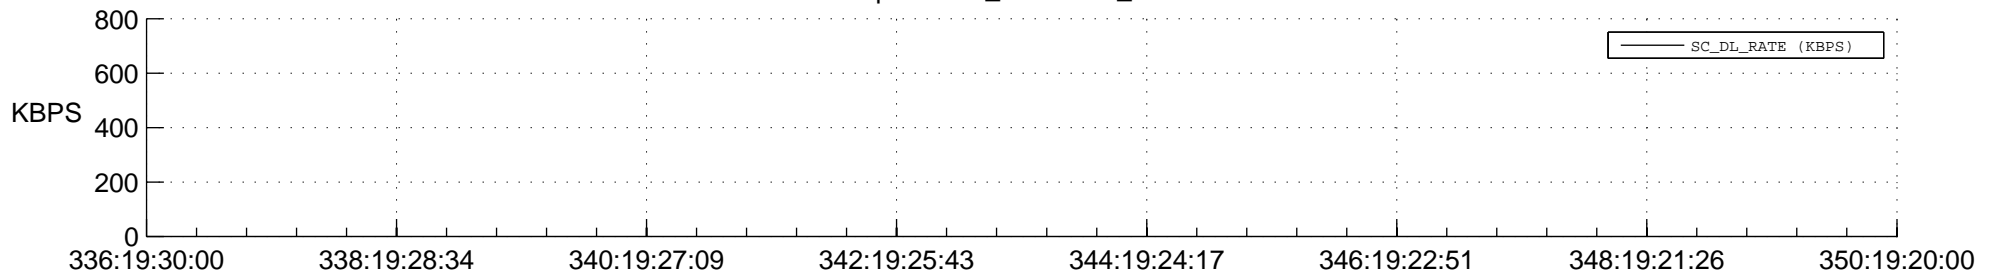

## Spacecraft\_DownLink\_Rate

Ground Time (2015:336:19:30:00.000 -2015:350:19:20:00.000)