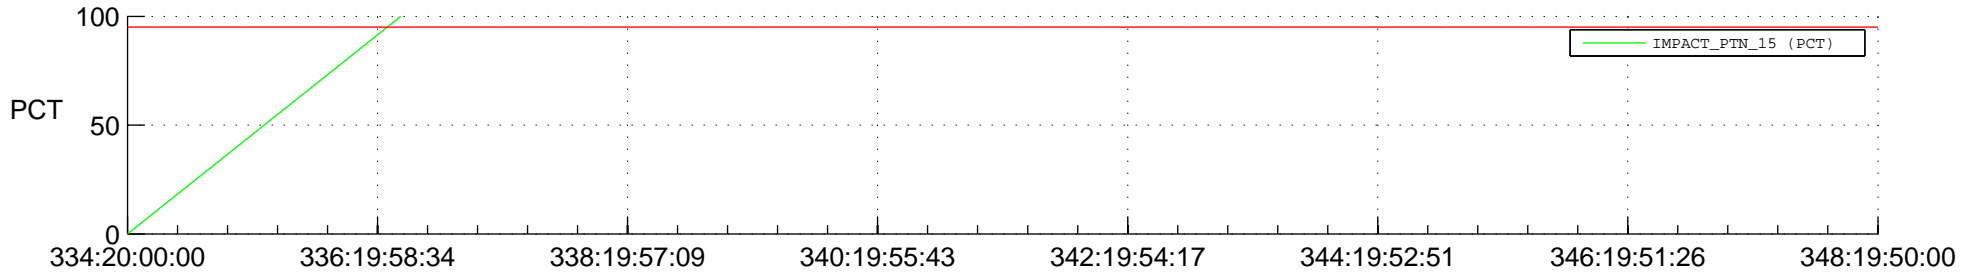

STEREO BEHIND SSR PCT Full Prediction

SWAVES_Percent_Full_Prediction

IMPACT_Percent_Full_Prediction

PLASTIC_Percent_Full_Prediction

Spacecraft_DownLink_Rate

Ground Time (2015:334:20:00:00.000 -2015:348:19:50:00.000)