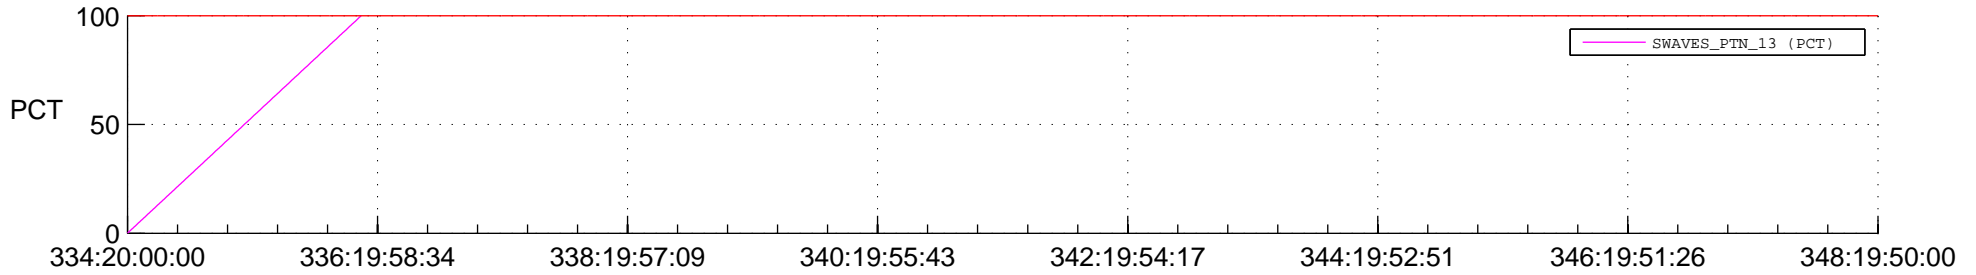

STEREO BEHIND SSR PCT Full Prediction

SWAVES_Percent_Full_Prediction

IMPACT_Percent_Full_Prediction

PLASTIC_Percent_Full_Prediction

Spacecraft_DownLink_Rate

Ground Time (2015:334:20:00:00.000 -2015:348:19:50:00.000)