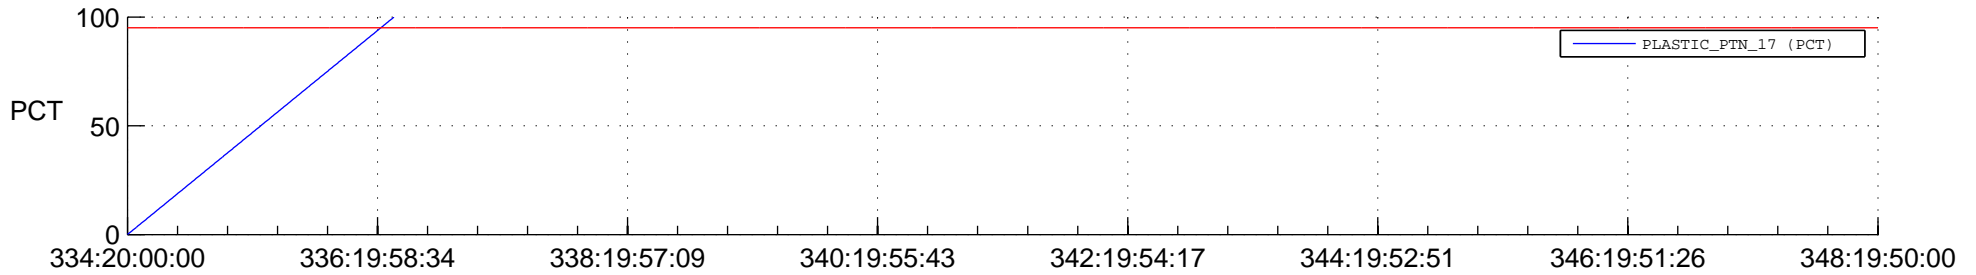

STEREO BEHIND SSR PCT Full Prediction

SWAVES_Percent_Full_Prediction

IMPACT_Percent_Full_Prediction

PLASTIC_Percent_Full_Prediction

Spacecraft_DownLink_Rate

Ground Time (2015:334:20:00:00.000 -2015:348:19:50:00.000)