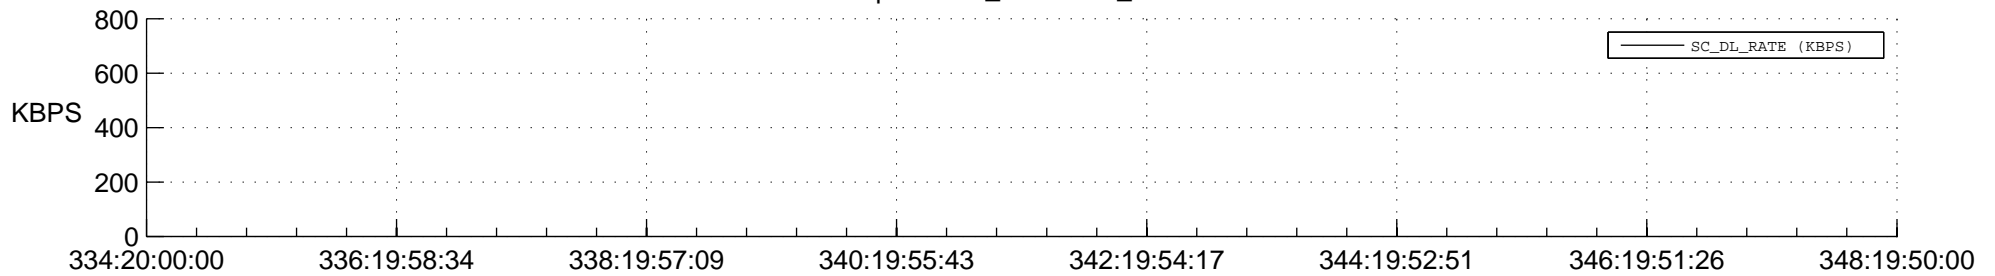

STEREO BEHIND SSR PCT Full Prediction

SWAVES_Percent_Full_Prediction

IMPACT_Percent_Full_Prediction

PLASTIC_Percent_Full_Prediction

Spacecraft_DownLink_Rate

Ground Time (2015:334:20:00:00.000 -2015:348:19:50:00.000)