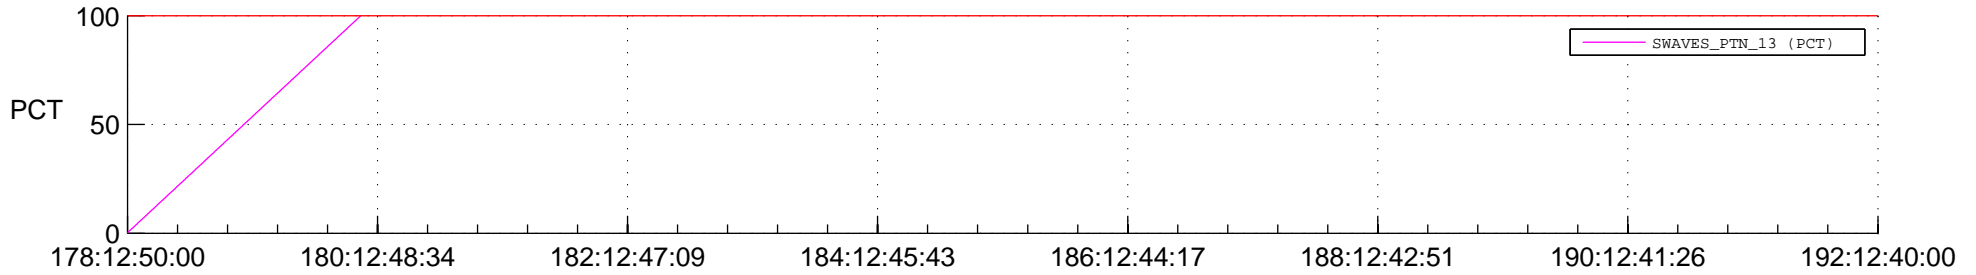

STEREO BEHIND SSR PCT Full Prediction

SWAVES_Percent_Full_Prediction

IMPACT_Percent_Full_Prediction

PLASTIC_Percent_Full_Prediction

Spacecraft_DownLink_Rate

Ground Time (2015:178:12:50:00.000 -2015:192:12:40:00.000)