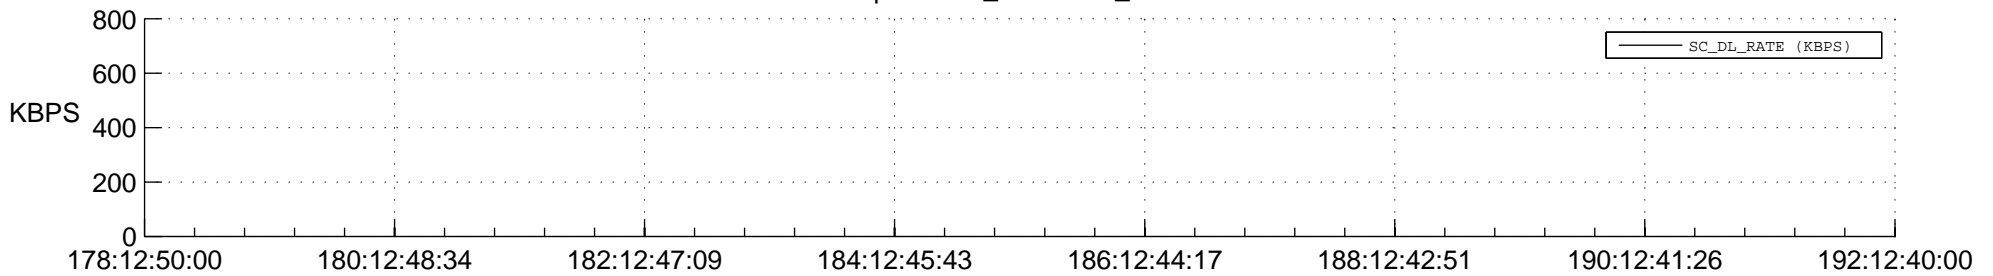

STEREO BEHIND SSR PCT Full Prediction

SWAVES_Percent_Full_Prediction

IMPACT_Percent_Full_Prediction

PLASTIC_Percent_Full_Prediction

Spacecraft_DownLink_Rate

Ground Time (2015:178:12:50:00.000 -2015:192:12:40:00.000)