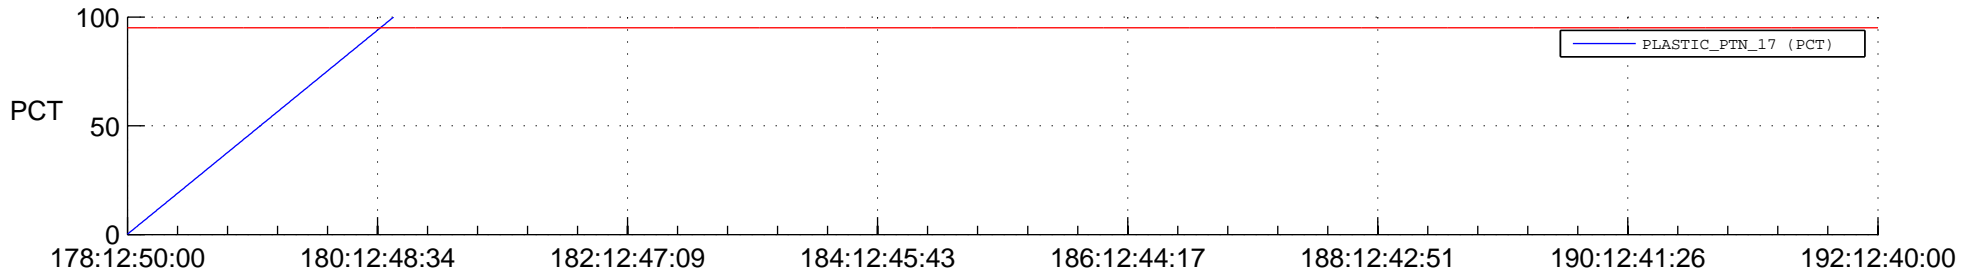

STEREO BEHIND SSR PCT Full Prediction

SWAVES_Percent_Full_Prediction

IMPACT_Percent_Full_Prediction

PLASTIC_Percent_Full_Prediction

Spacecraft_DownLink_Rate

Ground Time (2015:178:12:50:00.000 -2015:192:12:40:00.000)