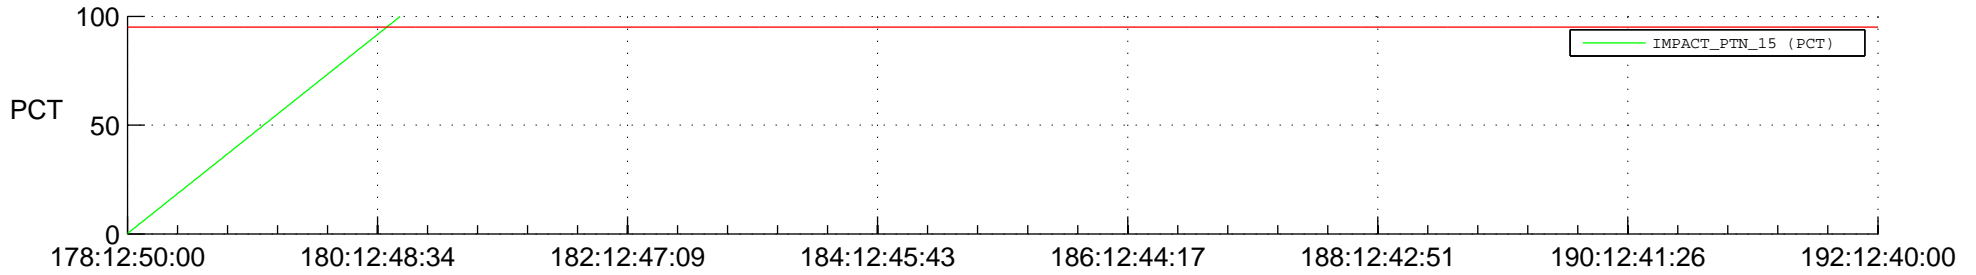

STEREO BEHIND SSR PCT Full Prediction

SWAVES_Percent_Full_Prediction

IMPACT_Percent_Full_Prediction

PLASTIC_Percent_Full_Prediction

Spacecraft_DownLink_Rate

Ground Time (2015:178:12:50:00.000 -2015:192:12:40:00.000)