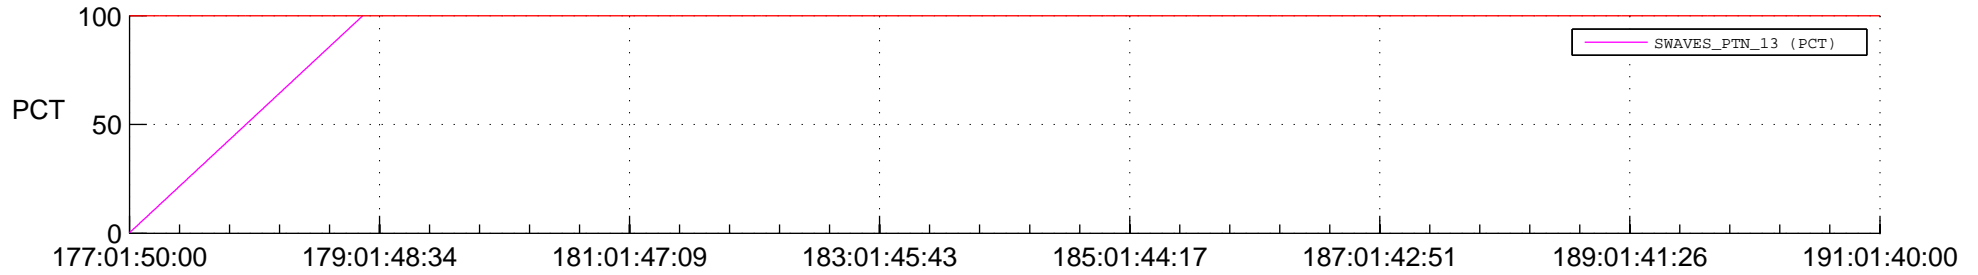

STEREO BEHIND SSR PCT Full Prediction

SWAVES_Percent_Full_Prediction

IMPACT_Percent_Full_Prediction

PLASTIC_Percent_Full_Prediction

Spacecraft_DownLink_Rate

Ground Time (2015:177:01:50:00.000 -2015:191:01:40:00.000)