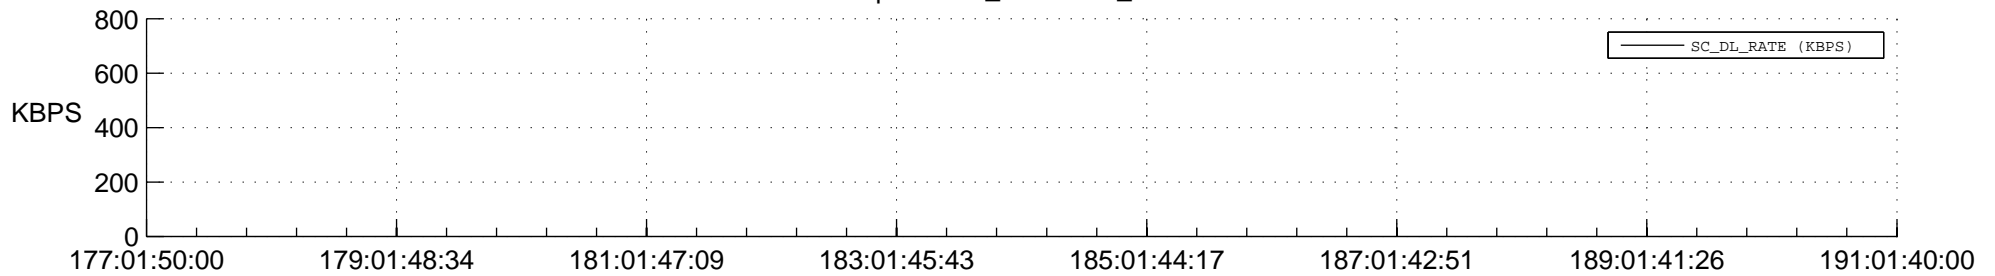

STEREO BEHIND SSR PCT Full Prediction

SWAVES_Percent_Full_Prediction

IMPACT_Percent_Full_Prediction

PLASTIC_Percent_Full_Prediction

Spacecraft_DownLink_Rate

Ground Time (2015:177:01:50:00.000 -2015:191:01:40:00.000)