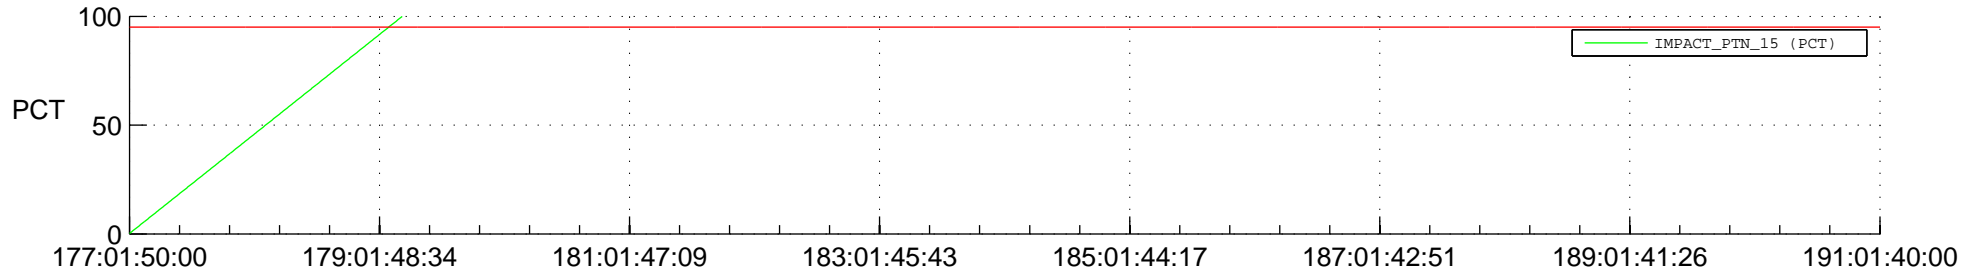

STEREO BEHIND SSR PCT Full Prediction

SWAVES_Percent_Full_Prediction

IMPACT_Percent_Full_Prediction

PLASTIC_Percent_Full_Prediction

Spacecraft_DownLink_Rate

Ground Time (2015:177:01:50:00.000 -2015:191:01:40:00.000)