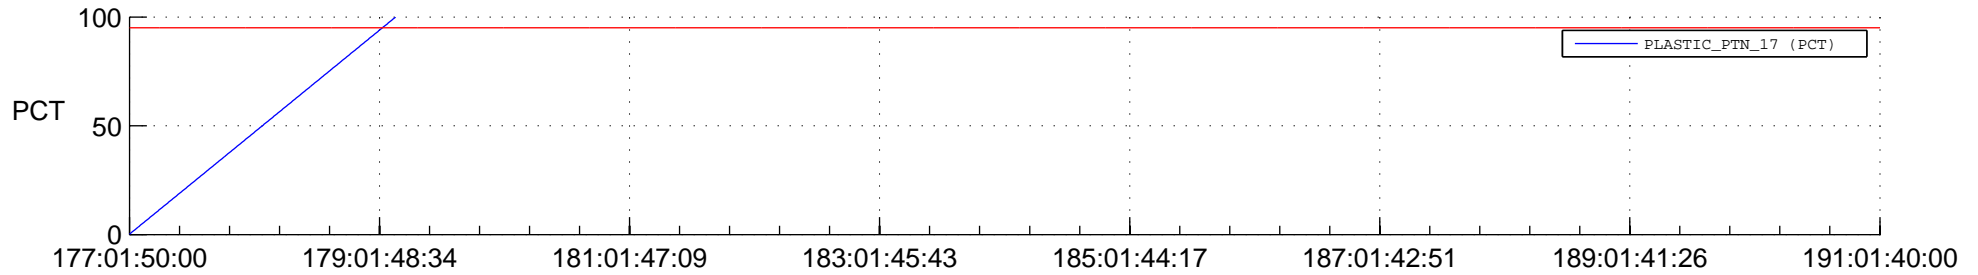

STEREO BEHIND SSR PCT Full Prediction

SWAVES_Percent_Full_Prediction

IMPACT_Percent_Full_Prediction

PLASTIC_Percent_Full_Prediction

Spacecraft_DownLink_Rate

Ground Time (2015:177:01:50:00.000 -2015:191:01:40:00.000)