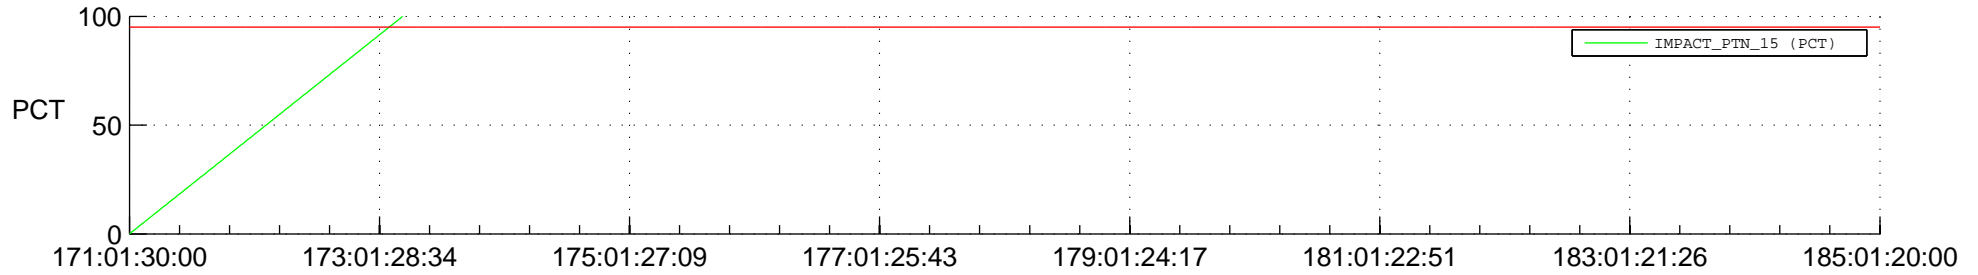

STEREO BEHIND SSR PCT Full Prediction

SWAVES_Percent_Full_Prediction

IMPACT_Percent_Full_Prediction

PLASTIC_Percent_Full_Prediction

Spacecraft_DownLink_Rate