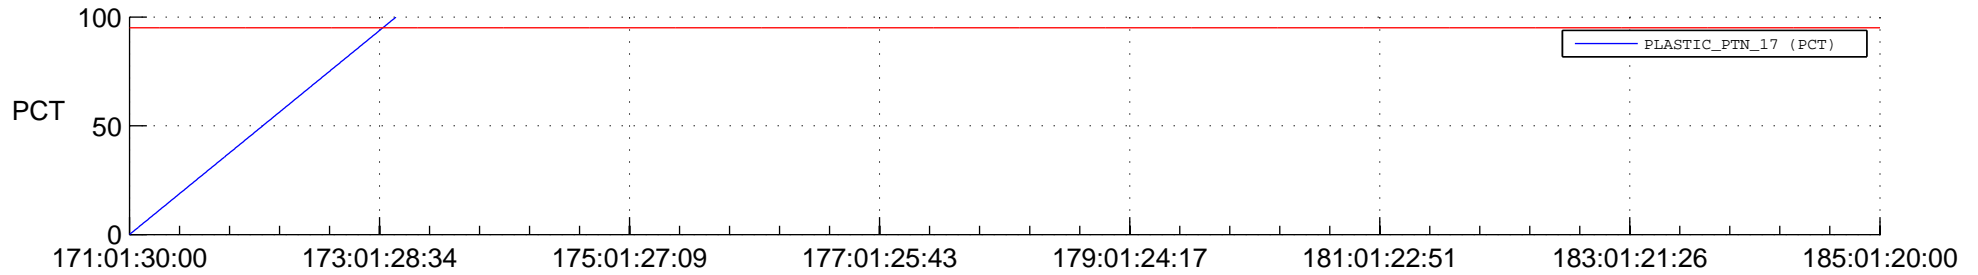

STEREO BEHIND SSR PCT Full Prediction

SWAVES_Percent_Full_Prediction

IMPACT_Percent_Full_Prediction

PLASTIC_Percent_Full_Prediction

Spacecraft_DownLink_Rate