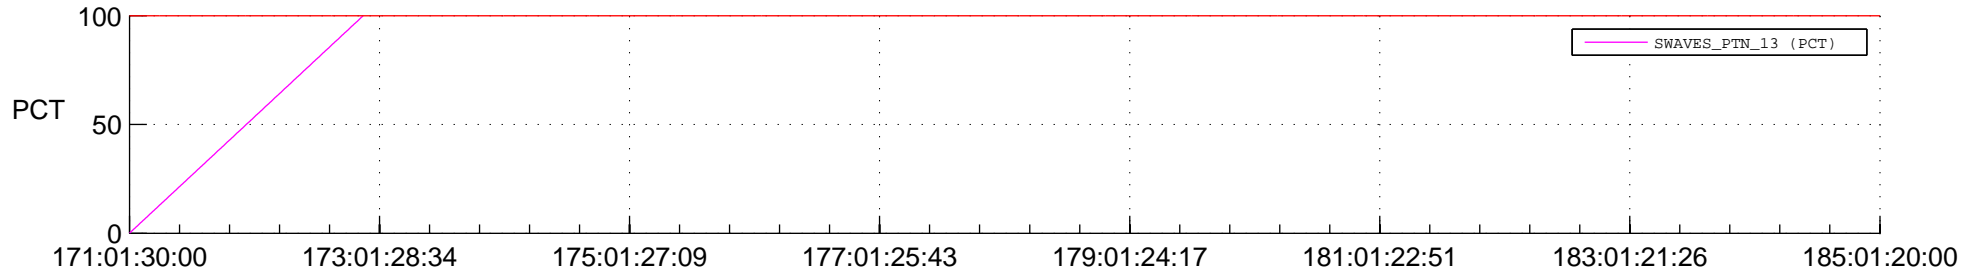

STEREO BEHIND SSR PCT Full Prediction

SWAVES_Percent_Full_Prediction

IMPACT_Percent_Full_Prediction

PLASTIC_Percent_Full_Prediction

Spacecraft_DownLink_Rate