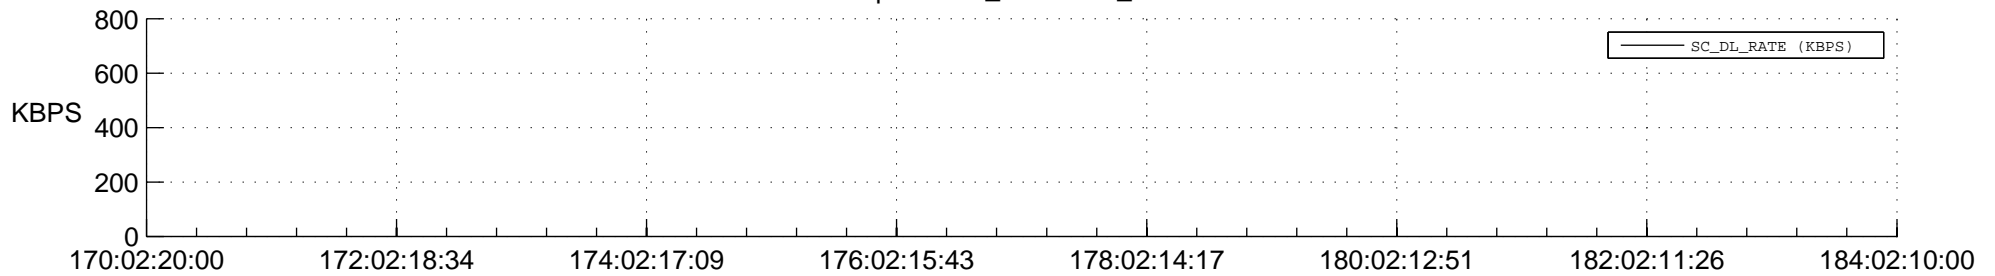

STEREO BEHIND SSR PCT Full Prediction

SWAVES_Percent_Full_Prediction

IMPACT_Percent_Full_Prediction

PLASTIC_Percent_Full_Prediction

Spacecraft_DownLink_Rate

Ground Time (2015:170:02:20:00.000 - 2015:184:02:10:00.000)