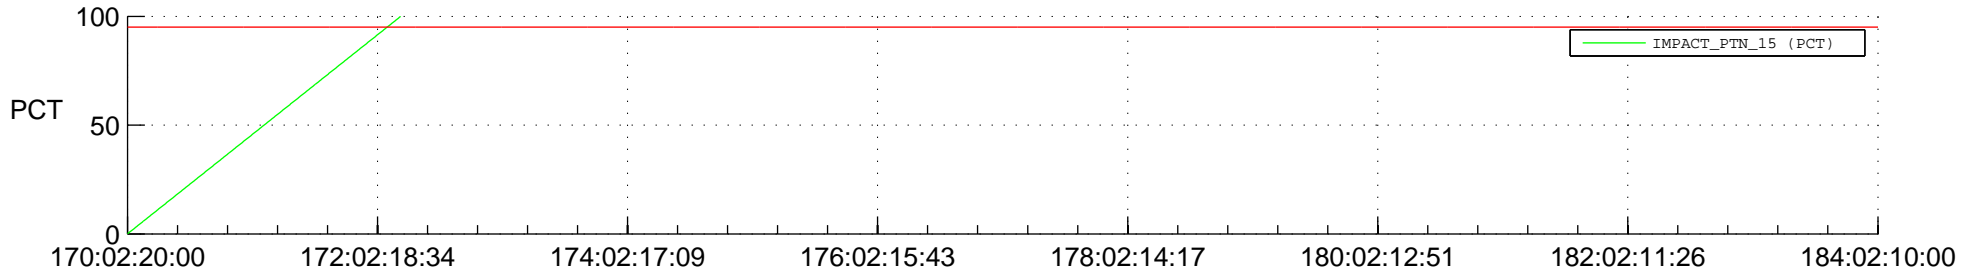

STEREO BEHIND SSR PCT Full Prediction

SWAVES_Percent_Full_Prediction

IMPACT_Percent_Full_Prediction

PLASTIC_Percent_Full_Prediction

Spacecraft_DownLink_Rate

Ground Time (2015:170:02:20:00.000 - 2015:184:02:10:00.000)