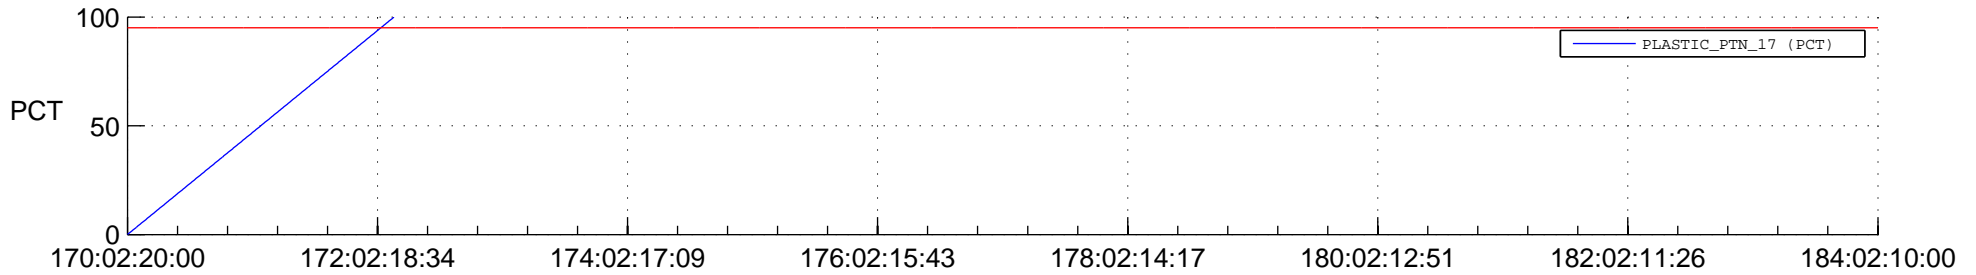

STEREO BEHIND SSR PCT Full Prediction

SWAVES_Percent_Full_Prediction

IMPACT_Percent_Full_Prediction

PLASTIC_Percent_Full_Prediction

Spacecraft_DownLink_Rate

Ground Time (2015:170:02:20:00.000 - 2015:184:02:10:00.000)