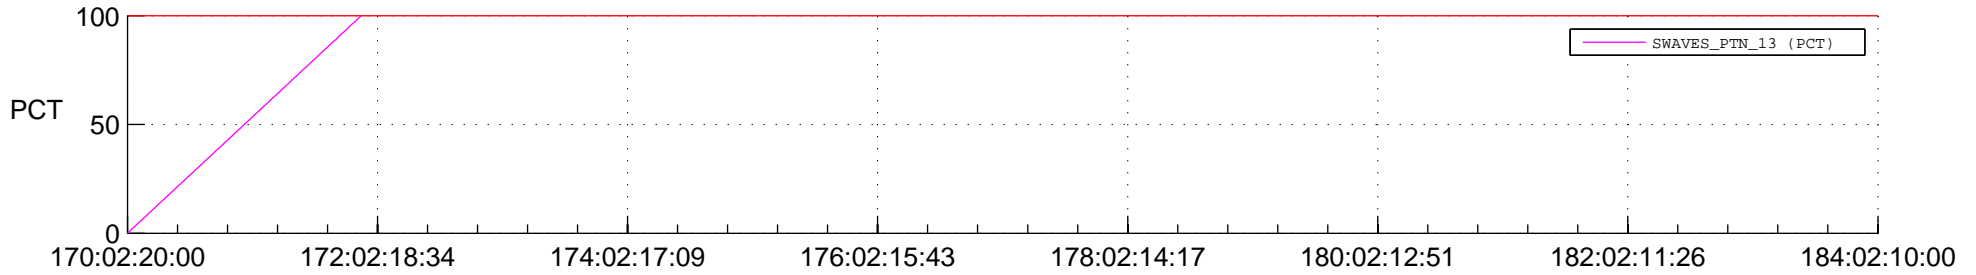

STEREO BEHIND SSR PCT Full Prediction

SWAVES_Percent_Full_Prediction

IMPACT_Percent_Full_Prediction

PLASTIC_Percent_Full_Prediction

Spacecraft_DownLink_Rate

Ground Time (2015:170:02:20:00.000 - 2015:184:02:10:00.000)